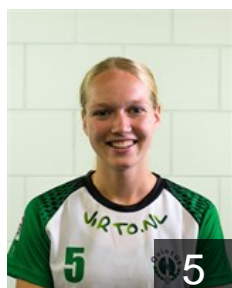

CLUB COMPETITIONS - DELEGATION LIST

Women's European Cup - Challenge Cup 2017/18

 NED H.V. Quintus - Players

 NED

De Bakker Susan

Position: Wing
Place of birth: Wateringen
Date of birth: 12.11.1996
Height: 174 cm

 NED

De Vos Esther

Position: Goalkeeper
Place of birth: Dordrecht
Date of birth: 09.11.1995
Height: 180 cm

 NED

Grift Cynthia

Position: Back
Place of birth: Delft
Date of birth: 29.06.1992
Height: 178 cm

 NED

Hage Daisy

Position: Wing
Place of birth: 's-Gravenhage
Date of birth: 02.03.1993
Height: 174 cm

 NED

Hildebrand Chiara

Position: Back
Place of birth: 's-Gravenhage
Date of birth: 05.11.1994
Height: 180 cm