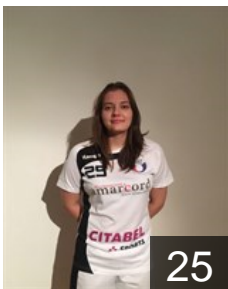

## Lisarelli Mara Odile

Position: Right Wing  
Place of birth: Dudelange  
Date of birth: 08.11.1989  
Height: 173 cm

## Schaffener Claudine

Position: Left Wing  
Place of birth: Luxembourg  
Date of birth: 14.07.1992  
Height: 166 cm

 LUX

## Scheuer Lisa

Position: Line Player  
Place of birth: Niederkorn  
Date of birth: 01.09.1995  
Height: 174 cm

 LUX

## Schong Cathy

Position: Left Wing  
Place of birth: Luxembourg  
Date of birth: 14.06.2000  
Height: 170 cm

 LUX