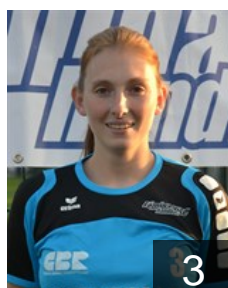

 BEL

Dubuc Coraline

Position: Centre Back
Place of birth: LIEGE
Date of birth: 22.11.1994
Height: 156 cm

 BEL

Hoge Alix

Position: Left Wing
Place of birth: Liège
Date of birth: 08.12.1989
Height: 173 cm

 BEL

Jolly Maude

Position: Left Back
Place of birth: Oupeye
Date of birth: 09.10.1990
Height: 170 cm

 BEL

Lardinois Louise

Position: Line Player
Place of birth: PONTOISE
Date of birth: 26.08.1999
Height: 178 cm

 BEL

Leonaers Kristien

Position: Left Back
Place of birth: GENT
Date of birth: 27.05.1994
Height: 173 cm

 BEL

Maes Juliette

Position: Centre Back
Place of birth: OUPEE
Date of birth: 04.02.2000
Height: -

 BEL