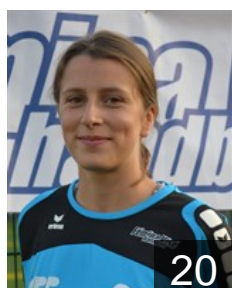

Delle Vedove Aline

Position: Goalkeeper
Place of birth: LIEGE
Date of birth: 03.02.1993
Height: 172 cm

 BEL

Dubuc Celine

Position: Centre Back
Place of birth: LIEGE
Date of birth: 23.08.1988
Height: 170 cm

 BEL

Dubuc Coraline

Position: Centre Back
Place of birth: LIEGE
Date of birth: 22.11.1994
Height: 156 cm

 BEL

Hoge Alix

Position: Left Wing
Place of birth: Liège
Date of birth: 08.12.1989
Height: 173 cm

 BEL

Jolly Maude

Position: Left Back
Place of birth: Oupeye
Date of birth: 09.10.1990
Height: 170 cm

 BEL

Lardinois Louise

Position: Line Player
Place of birth: PONTOISE
Date of birth: 26.08.1999
Height: 178 cm