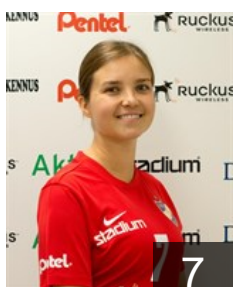

CLUB COMPETITIONS - DELEGATION LIST

Women's European Cup - Challenge Cup 2017/18

 FIN HIFK - Players

 FIN

Ax Kathlen

Position: Right Wing
Place of birth: Helsinki
Date of birth: 15.02.1993
Height: 164 cm

 FIN

 FIN

Gostowski Petra

Position: Left Wing
Place of birth: Helsinki
Date of birth: 26.09.1997
Height: 169 cm

 FIN

Hilli Johanna

Position: Centre Back
Place of birth: Espoo
Date of birth: 14.05.1994
Height: 170 cm

 FIN

Holopainen Ella

Position: Line Player
Place of birth: Helsinki
Date of birth: 22.03.1997
Height: 178 cm

 FIN

Jääskeläinen Annamari

Position: Back
Place of birth: Helsinki
Date of birth: 13.10.1983
Height: 165 cm

 FIN

Jäntti Inka

Position: Right Back
Place of birth: Helsinki
Date of birth: 15.07.1991
Height: 166 cm

 FIN

Jäntti Sara

Position: Right Wing
Place of birth: Helsinki
Date of birth: 21.05.1987
Height: 160 cm