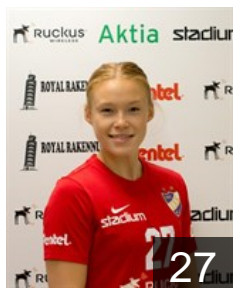

CLUB COMPETITIONS - DELEGATION LIST

Women's European Cup - Challenge Cup 2017/18

 FIN HIFK - Players

 FIN

Ax Kathlen

Position: Right Wing
Place of birth: Helsinki
Date of birth: 15.02.1993
Height: 164 cm

 FIN

Cainberg Linda

Position: Left Back
Place of birth: Vantaa
Date of birth: 10.07.1986
Height: 176 cm

 FIN

Felixson Katarina

Position: Line Player
Place of birth: Helsinki
Date of birth: 11.10.2000
Height: 175 cm

 FIN

Gostowski Petra

Position: Left Wing
Place of birth: Helsinki
Date of birth: 26.09.1997
Height: 169 cm

 FIN

Hilli Johanna

Position: Centre Back
Place of birth: Espoo
Date of birth: 14.05.1994
Height: 170 cm

 FIN

Holopainen Ella

Position: Line Player
Place of birth: Helsinki
Date of birth: 22.03.1997
Height: 178 cm

 FIN

Jääskeläinen Annamari

Position: Back
Place of birth: Helsinki
Date of birth: 13.10.1983
Height: 165 cm