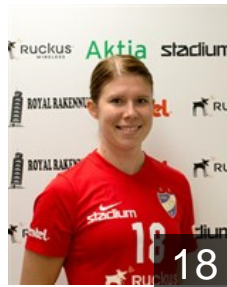

CLUB COMPETITIONS - DELEGATION LIST

Women's European Cup - Challenge Cup 2017/18

 FIN HIFK - Players

 FIN

Ax Kathlen

Position: Right Wing
Place of birth: Helsinki
Date of birth: 15.02.1993
Height: 164 cm

 FIN

Cainberg Linda

Position: Left Back
Place of birth: Vantaa
Date of birth: 10.07.1986
Height: 176 cm

 FIN

Felixson Katarina

Position: Line Player
Place of birth: Helsinki
Date of birth: 11.10.2000
Height: 175 cm