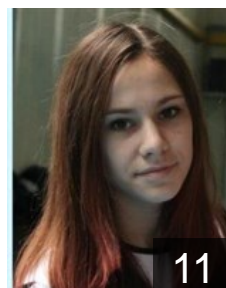

 MDA

Bondarenco Cristina

Position: Goalkeeper
Place of birth: Chisinau
Date of birth: 11.06.1988
Height: 175 cm

 MDA

Bondarenco Ecaterina

Position: Right Back
Place of birth: Tiraspol
Date of birth: 13.05.1998
Height: 180 cm

 MDA

Cabac Anastasia

Position: Line Player
Place of birth: Chisinau
Date of birth: 10.11.1998
Height: 175 cm

 MDA

Caraman Ana

Position: Goalkeeper
Place of birth: Chisinau
Date of birth: 17.06.1998
Height: 172 cm