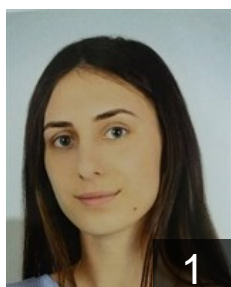

 MDA

Bondarenco Cristina

Position: Goalkeeper
Place of birth: Chisinau
Date of birth: 11.06.1988
Height: 175 cm

 MDA

Bondarenco Ecaterina

Position: Right Back
Place of birth: Tiraspol
Date of birth: 13.05.1998
Height: 180 cm

 MDA

Cabac Anastasia

Position: Line Player
Place of birth: Chisinau
Date of birth: 10.11.1998
Height: 175 cm

 MDA

Caraman Ana

Position: Goalkeeper
Place of birth: Chisinau
Date of birth: 17.06.1998
Height: 172 cm

 MDA

Darii Tatiana

Position: Left Back
Place of birth: Balti
Date of birth: 15.11.1996
Height: 189 cm

 MDA

Demeaniuc Lidia

Position: Left Back
Place of birth: Chisinau
Date of birth: 27.04.1989
Height: 180 cm