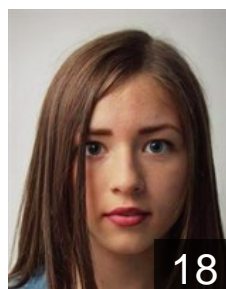

 MDA

Sclearenco Alexandra

Position: Left Wing
Place of birth: Ialoveni
Date of birth: 19.10.2002
Height: -

 MDA

Stihi Paula

Position: Centre Back
Place of birth: Chisinau
Date of birth: 13.11.2002
Height: 167 cm

 MDA

Stratulat Madalina

Position: Centre Back
Place of birth: Chisinau
Date of birth: 31.07.1999
Height: 174 cm

 MDA

Tataru Viorica

Position: Left Wing
Place of birth: Chisinau
Date of birth: 18.10.1998
Height: 164 cm