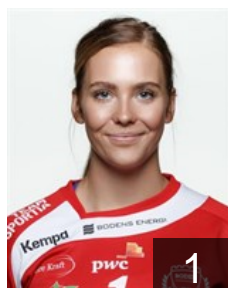

CLUB COMPETITIONS - DELEGATION LIST

Women's European Cup - Challenge Cup 2017/18

 SWE Boden Handboll IF - Players

 SWE

Bergdahl Carin

Position: Right Back
Place of birth: Boden
Date of birth: 11.09.1987
Height: 170 cm

 FRA

Daquin Laurine

Position: Left Back
Place of birth: Schoelcher
Date of birth: 13.01.1991
Height: 176 cm

 DEN

Elm Christina

Position: Goalkeeper
Place of birth: Greve
Date of birth: 16.06.1995
Height: 187 cm

 DEN

Hansen Sofie Svarrer

Position: Goalkeeper
Place of birth: Esbjerg
Date of birth: 21.03.1995
Height: 183 cm

 SWE

Hansson Lisa

Position: Left Wing
Place of birth: Boden
Date of birth: 20.09.1994
Height: 172 cm