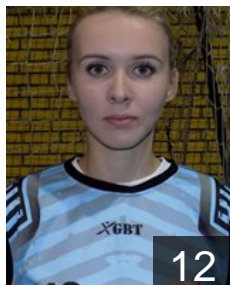

 BIH

Latifovic Adnana

Position: Left Back
Place of birth: Zenica
Date of birth: 03.08.2000
Height: 174 cm

 BIH

Macak Ajna

Position: Wing
Place of birth: Zenica
Date of birth: 21.04.2000
Height: -

 BIH

Mehanovic Ilma

Position: Wing
Place of birth: Zenica
Date of birth: 24.06.2001
Height: 168 cm

 BIH

Merdanovic Ernada

Position: Back
Place of birth: Zavidovici
Date of birth: 17.08.1988
Height: 168 cm

CLUB COMPETITIONS - DELEGATION LIST

Women's European Cup - Challenge Cup 2017/18

 BIH ZRK Krivaja - Players

 BIH

Mujanovic Majda

Position: Goalkeeper
Place of birth: Doboj
Date of birth: 08.04.1990
Height: 175 cm

 BIH

Music Lejla

Position: Line Player
Place of birth: Zenica
Date of birth: 19.02.1999
Height: -