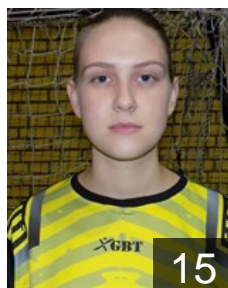

Position: Wing
Place of birth: Zenica
Date of birth: 24.06.2001
Height: 168 cm

 BIH

Merdanovic Ernada

Position: Back
Place of birth: Zavidovici
Date of birth: 17.08.1988
Height: 168 cm

CLUB COMPETITIONS - DELEGATION LIST

Women's European Cup - Challenge Cup 2017/18

 BIH ZRK Krivaja - Players

 BIH

Mujanovic Majda

Position: Goalkeeper
Place of birth: Doboj
Date of birth: 08.04.1990
Height: 175 cm

 BIH

Music Lejla

Position: Line Player
Place of birth: Zenica
Date of birth: 19.02.1999
Height: -

 BIH

Novalic Dzenana

Position: Wing
Place of birth: Zenica
Date of birth: 17.02.2000
Height: 159 cm

 BIH

Sabanovic Nerina

Position: Back
Place of birth: Zenica
Date of birth: 01.03.2000
Height: 180 cm

 BIH

Sabic Erna