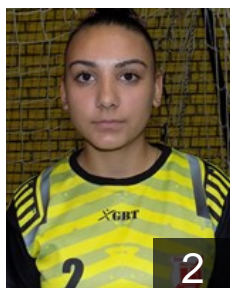

Position: Wing
Place of birth: Zenica
Date of birth: 24.06.2001
Height: 168 cm

 BIH

Merdanovic Ernada

Position: Back
Place of birth: Zavidovici
Date of birth: 17.08.1988
Height: 168 cm

CLUB COMPETITIONS - DELEGATION LIST

Women's European Cup - Challenge Cup 2017/18

 BIH ZRK Krivaja - Players

 BIH

Mujanovic Majda

Position: Goalkeeper
Place of birth: Doboj
Date of birth: 08.04.1990
Height: 175 cm

 BIH

Music Lejla

Position: Line Player
Place of birth: Zenica
Date of birth: 19.02.1999
Height: -

 BIH

Novalic Dzenana

Position: Wing
Place of birth: Zenica
Date of birth: 17.02.2000
Height: 159 cm

 BIH

Sabanovic Nerina

Position: Back
Place of birth: Zenica
Date of birth: 01.03.2000
Height: 180 cm

 BIH

Sabic Erna