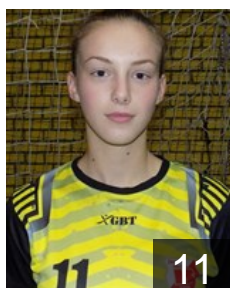

 BIH

Ignjic Dragana

Position: Line Player
Place of birth: Prnjavor
Date of birth: 15.02.1993
Height: 175 cm

 BIH

Kukic Dragana

Position: Right Wing
Place of birth: Banja Luka
Date of birth: 08.02.1984
Height: 170 cm

 BIH

Latifovic Adnana

Position: Left Back
Place of birth: Zenica
Date of birth: 03.08.2000
Height: 174 cm

 BIH

Macak Ajna

Position: Wing
Place of birth: Zenica
Date of birth: 21.04.2000
Height: -

 BIH

Mehanovic Ilma

Position: Wing
Place of birth: Zenica
Date of birth: 24.06.2001
Height: 168 cm

 BIH

Merdanovic Ernada

Position: Back
Place of birth: Zavidovici
Date of birth: 17.08.1988
Height: 168 cm

CLUB COMPETITIONS - DELEGATION LIST