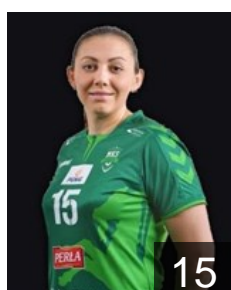

 BLR

Nestsiaruk Valiantsina

Position: Centre Back
Place of birth: Brest
Date of birth: 30.05.1988
Height: 170 cm

 POL

Nocun Dagmara

Position: Left Wing
Place of birth: Kolno
Date of birth: 02.01.1996
Height: 166 cm

 MKD

Petkovska Elena

Position: Right Wing
Place of birth: Skopje
Date of birth: 25.11.1996
Height: 163 cm

CLUB COMPETITIONS - DELEGATION LIST

Women's European Cup - Challenge Cup 2017/18

 POL PGE MKS EI-Volt Lublin - Players

 POL
Repelewska Krystsina
Position: Right Back
Place of birth: Minsk
Date of birth: 07.01.1981
Height: 176 cm

 POL
Rola Malgorzata
Position: Wing
Place of birth: Lukow
Date of birth: 07.01.1983
Height: 170 cm

 POL
Rosiak Aleksandra
Position: Left Back
Place of birth: Lubin
Date of birth: 07.07.1997
Height: 177 cm

 POL
Skrzyniarz Kamila
Position: Centre Back
Place of birth: Kielce
Date of birth: 20.11.1984
Height: 175 cm