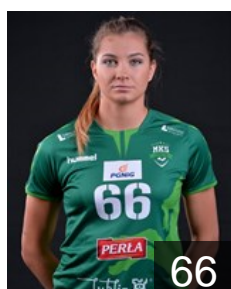

 POL

Matuszczyk Sylwia

Position: Line Player
Place of birth: Zory
Date of birth: 11.06.1992
Height: 172 cm

 BLR

Mihdaliyova Alesia

Position: Right Back
Place of birth: Orsza
Date of birth: 22.01.1985
Height: 177 cm

 BLR

Nestsiaruk Valiantsina

Position: Centre Back
Place of birth: Brest
Date of birth: 30.05.1988
Height: 170 cm

 POL

Nocun Dagmara

Position: Left Wing
Place of birth: Kolno
Date of birth: 02.01.1996
Height: 166 cm

 MKD

Petkovska Elena

Position: Right Wing
Place of birth: Skopje
Date of birth: 25.11.1996
Height: 163 cm

CLUB COMPETITIONS - DELEGATION LIST

Women's European Cup - Challenge Cup 2017/18

 POL PGE MKS EI-Volt Lublin - Players

 POL
Repelewska Krystsina
Position: Right Back
Place of birth: Minsk
Date of birth: 07.01.1981
Height: 176 cm

 POL
Rola Malgorzata
Position: Wing
Place of birth: Lukow
Date of birth: 07.01.1983
Height: 170 cm