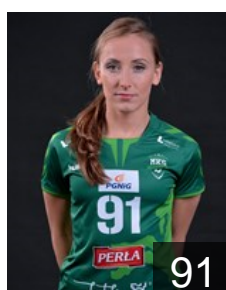

POL
Zalesny Aleksandra
Position: Right Wing
Place of birth: Swiebodzice
Date of birth: 10.12.1991
Height: 167 cm

TEAM OFFICIALS

POL
Lis Robert

Date of birth: 10.12.1973

POL
Puchacz Izabela

Date of birth: 23.07.1974