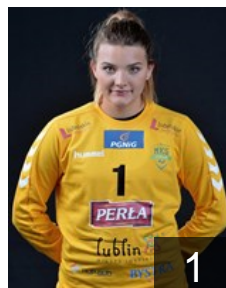

 CRO

Besen Gabrijela

Position: Goalkeeper
Place of birth:
Date of birth: 06.12.1994
Height: 179 cm

 POL

Drabik Joanna

Position: Line Player
Place of birth: Wloszczowa
Date of birth: 28.10.1993
Height: 180 cm

 POL

Gawlik Weronika

Position: Goalkeeper
Place of birth: Gliwice
Date of birth: 20.10.1986
Height: 180 cm

 POL

Gega Marta

Position: Left Back
Place of birth: Bielawa
Date of birth: 16.04.1986
Height: 184 cm

 POL

Januchta Aleksandra

Position: Goalkeeper
Place of birth: Kielce
Date of birth: 31.01.1996
Height: 173 cm

 POL

Kowalska Agnieszka

Position: Left Wing
Place of birth: Jelenia Gora
Date of birth: 17.01.1988
Height: 171 cm

 POL

Matuszczyk Sylwia

Position: Line Player
Place of birth: Zory
Date of birth: 11.06.1992
Height: 172 cm

 BLR

Mihdaliyova Alesia

Position: Right Back
Place of birth: Orsza
Date of birth: 22.01.1985
Height: 177 cm