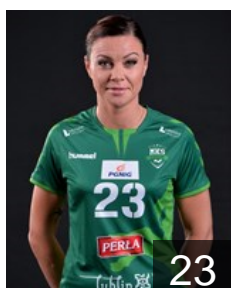

 POL

Gawlik Weronika

Position: Goalkeeper
Place of birth: Gliwice
Date of birth: 20.10.1986
Height: 180 cm

 POL

Gega Marta

Position: Left Back
Place of birth: Bielawa
Date of birth: 16.04.1986
Height: 184 cm

 POL

Januchta Aleksandra

Position: Goalkeeper
Place of birth: Kielce
Date of birth: 31.01.1996
Height: 173 cm

 POL

Kowalska Agnieszka

Position: Left Wing
Place of birth: Jelenia Gora
Date of birth: 17.01.1988
Height: 171 cm

 POL

Matuszczyk Sylwia

Position: Line Player
Place of birth: Zory
Date of birth: 11.06.1992
Height: 172 cm

 BLR

Mihdaliyova Alesia

Position: Right Back
Place of birth: Orsza
Date of birth: 22.01.1985
Height: 177 cm

 BLR

Nestsiaruk Valiantsina

Position: Centre Back
Place of birth: Brest
Date of birth: 30.05.1988
Height: 170 cm

 POL

Nocun Dagmara

Position: Left Wing
Place of birth: Kolno
Date of birth: 02.01.1996
Height: 166 cm