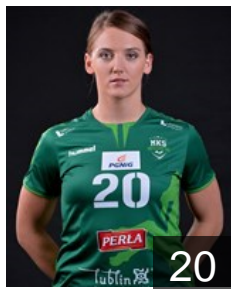

CLUB COMPETITIONS - DELEGATION LIST

Women's European Cup - Challenge Cup 2017/18

 POL PGE MKS EI-Volt Lublin - Players

 POL

Achruk Kinga

Position: Centre Back
Place of birth: Pulawy
Date of birth: 09.01.1989
Height: 181 cm

 CRO

Besen Gabrijela

Position: Goalkeeper
Place of birth:
Date of birth: 06.12.1994
Height: 179 cm

 POL

Drabik Joanna

Position: Line Player
Place of birth: Wloszczowa
Date of birth: 28.10.1993
Height: 180 cm

 POL

Gawlik Weronika

Position: Goalkeeper
Place of birth: Gliwice
Date of birth: 20.10.1986
Height: 180 cm

 POL

Gega Marta

Position: Left Back
Place of birth: Bielawa
Date of birth: 16.04.1986
Height: 184 cm