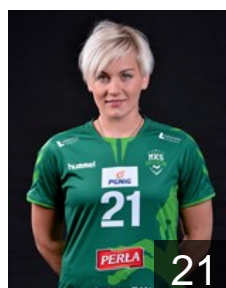

 POL

Gawlik Weronika

Position: Goalkeeper
Place of birth: Gliwice
Date of birth: 20.10.1986
Height: 180 cm

 POL

Gega Marta

Position: Left Back
Place of birth: Bielawa
Date of birth: 16.04.1986
Height: 184 cm

 POL

Januchta Aleksandra

Position: Goalkeeper
Place of birth: Kielce
Date of birth: 31.01.1996
Height: 173 cm

 POL

Kowalska Agnieszka

Position: Left Wing
Place of birth: Jelenia Gora
Date of birth: 17.01.1988
Height: 171 cm

 POL

Matuszczyk Sylwia

Position: Line Player
Place of birth: Zory
Date of birth: 11.06.1992
Height: 172 cm

 BLR

Mihdaliyova Alesia

Position: Right Back
Place of birth: Orsza
Date of birth: 22.01.1985
Height: 177 cm

 BLR

Nestsiaruk Valiantsina

Position: Centre Back
Place of birth: Brest
Date of birth: 30.05.1988
Height: 170 cm

 POL

Nocun Dagmara

Position: Left Wing
Place of birth: Kolno
Date of birth: 02.01.1996
Height: 166 cm