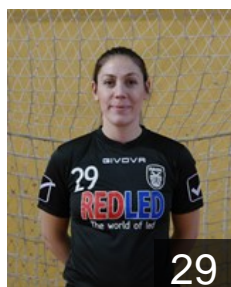

 MKD

Serafimovska Mateja

Position: Goalkeeper
Place of birth: Skopje
Date of birth: 11.10.1996
Height: -

 MKD

Stojkovska Simona

Position: Right Back
Place of birth: Bitola
Date of birth: 02.11.1993
Height: 180 cm