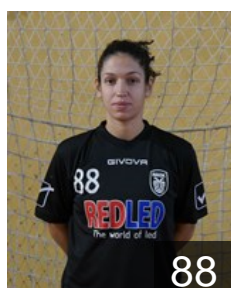

CLUB COMPETITIONS - DELEGATION LIST

Women's European Cup - Challenge Cup 2017/18

 GRE A.C. PAOK - Players

 GRE
Chatziparasidou Maria
Position: Centre Back
Place of birth: Giannitsa
Date of birth: 06.06.1995
Height: 170 cm

 ROU
Ciobanu Cristina Elena
Position: Left Back
Place of birth: ROMAN
Date of birth: 14.04.1982
Height: 178 cm

 GRE
Gkatziou Vasiliki
Position: Right Wing
Place of birth: Kastoria
Date of birth: 08.10.1997
Height: 172 cm

 DEN
Jurisic Neda
Position: Centre Back
Place of birth: Horsens
Date of birth: 16.05.1995
Height: 173 cm

 GRE
Kavazopoulou Christina
Position: Goalkeeper
Place of birth: Thessaloniki
Date of birth: 13.09.1998
Height: 170 cm

 GRE
Kritzali Vasileia Kyriaki
Position: Line Player
Place of birth: Thessaloniki
Date of birth: 03.05.2000
Height: -

 GRE
Mastaka Elisavet
Position: Line Player
Place of birth: Thessaloniki
Date of birth: 28.03.1988
Height: 178 cm