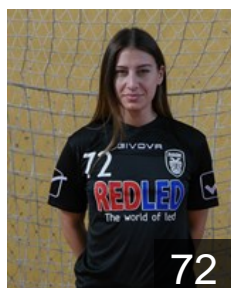

CLUB COMPETITIONS - DELEGATION LIST

Women's European Cup - Challenge Cup 2017/18

 GRE A.C. PAOK - Players

 GRE
Chatziparasidou Maria
Position: Centre Back
Place of birth: Giannitsa
Date of birth: 06.06.1995
Height: 170 cm

 ROU
Ciobanu Cristina Elena
Position: Left Back
Place of birth: ROMAN
Date of birth: 14.04.1982
Height: 178 cm

 GRE
Gkatziou Vasiliki
Position: Right Wing
Place of birth: Kastoria
Date of birth: 08.10.1997
Height: 172 cm