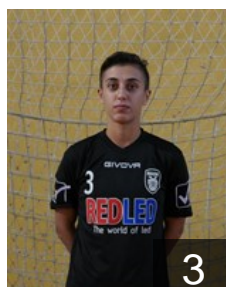

GRE

Tsaousidou Eleni

Position: Left Wing
Place of birth: Veroia
Date of birth: 22.10.1997
Height: 172 cm

TEAM OFFICIALS

GRE

Tzouvaras Christos

Date of birth: 25.08.1966