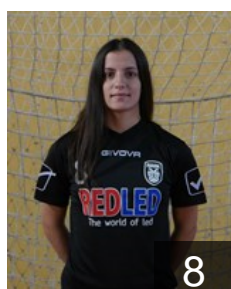

CLUB COMPETITIONS - DELEGATION LIST

Women's European Cup - Challenge Cup 2017/18

 GRE A.C. PAOK - Players

 GRE
Chatziparasidou Maria
Position: Centre Back
Place of birth: Giannitsa
Date of birth: 06.06.1995
Height: 170 cm

 ROU
Ciobanu Cristina Elena
Position: Left Back
Place of birth: ROMAN
Date of birth: 14.04.1982
Height: 178 cm

 GRE
Gkatziou Vasiliki
Position: Right Wing
Place of birth: Kastoria
Date of birth: 08.10.1997
Height: 172 cm