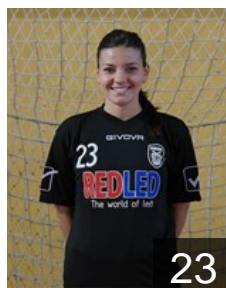

 GRE
Prokopidou Eleni
Position: Left Wing
Place of birth: TIFLIDA
Date of birth: 22.11.1990
Height: 170 cm

CLUB COMPETITIONS - DELEGATION LIST

Women's European Cup - Challenge Cup 2017/18

 GRE A.C. PAOK - Players

 GRE

Samolada Evgenia

Position: Right Back
Place of birth: Thessaloniki
Date of birth: 31.01.2000
Height: -

 GRE

Selemidou Danai

Position: Left Wing
Place of birth: Thessaloniki
Date of birth: 09.02.1999
Height: -

 MKD

Serafimovska Mateja

Position: Goalkeeper
Place of birth: Skopje
Date of birth: 11.10.1996
Height: -

 MKD

Stojkovska Simona

Position: Right Back
Place of birth: Bitola
Date of birth: 02.11.1993
Height: 180 cm