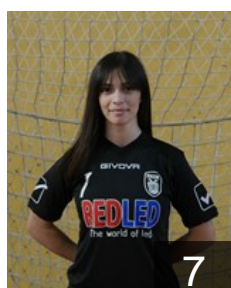

GRE
Panagiotidou Anastasia
Position: Left Wing
Place of birth: Giannitsa
Date of birth: 14.11.1998
Height: -