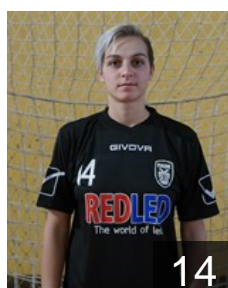

 ROU
Ciobanu Cristina Elena
Position: Left Back
Place of birth: ROMAN
Date of birth: 14.04.1982
Height: 178 cm

 GRE
Gkatziou Vasiliki
Position: Right Wing
Place of birth: Kastoria
Date of birth: 08.10.1997
Height: 172 cm

 DEN
Jurisic Neda
Position: Centre Back
Place of birth: Horsens
Date of birth: 16.05.1995
Height: 173 cm

 GRE
Kavazopoulou Christina
Position: Goalkeeper
Place of birth: Thessaloniki
Date of birth: 13.09.1998
Height: 170 cm

 GRE
Kritzali Vasileia Kyriaki
Position: Line Player
Place of birth: Thessaloniki
Date of birth: 03.05.2000
Height: -

 GRE
Mastaka Elisavet
Position: Line Player
Place of birth: Thessaloniki
Date of birth: 28.03.1988
Height: 178 cm

 GRE
Mournou Eleni
Position: Left Back
Place of birth: Veroia
Date of birth: 31.07.1994
Height: 174 cm

 MKD
Nikolic Marija
Position: Line Player
Place of birth: Skopje
Date of birth: 06.12.1993
Height: 184 cm