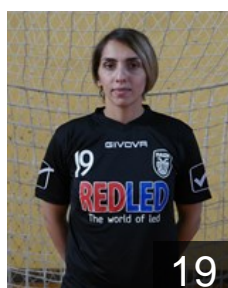

 GRE
Kritzali Vasileia Kyriaki
Position: Line Player
Place of birth: Thessaloniki
Date of birth: 03.05.2000
Height: -

 GRE
Mastaka Elisavet
Position: Line Player
Place of birth: Thessaloniki
Date of birth: 28.03.1988
Height: 178 cm

 GRE
Mournou Eleni
Position: Left Back
Place of birth: Veroia
Date of birth: 31.07.1994
Height: 174 cm

 MKD
Nikolic Marija
Position: Line Player
Place of birth: Skopje
Date of birth: 06.12.1993
Height: 184 cm

 GRE
Noula Myrto Maria
Position: Right Back
Place of birth: Ioannina
Date of birth: 15.08.1989
Height: 171 cm

 GRE
Panagiotidou Anastasia
Position: Left Wing
Place of birth: Giannitsa
Date of birth: 14.11.1998
Height: -