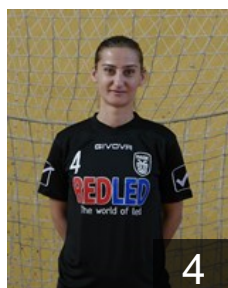

CLUB COMPETITIONS - DELEGATION LIST

Women's European Cup - Challenge Cup 2017/18

 GRE A.C. PAOK - Players

 GRE
Chatziparasidou Maria
Position: Centre Back
Place of birth: Giannitsa
Date of birth: 06.06.1995
Height: 170 cm

 ROU
Ciobanu Cristina Elena
Position: Left Back
Place of birth: ROMAN
Date of birth: 14.04.1982
Height: 178 cm

 GRE
Gkatziou Vasiliki
Position: Right Wing
Place of birth: Kastoria
Date of birth: 08.10.1997
Height: 172 cm

 DEN
Jurisic Neda
Position: Centre Back
Place of birth: Horsens
Date of birth: 16.05.1995
Height: 173 cm

 GRE
Kavazopoulou Christina
Position: Goalkeeper
Place of birth: Thessaloniki
Date of birth: 13.09.1998
Height: 170 cm