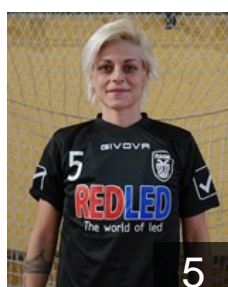

 DEN
Jurisic Neda
Position: Centre Back
Place of birth: Horsens
Date of birth: 16.05.1995
Height: 173 cm

 GRE
Kavazopoulou Christina
Position: Goalkeeper
Place of birth: Thessaloniki
Date of birth: 13.09.1998
Height: 170 cm

 GRE
Kritzali Vasileia Kyriaki
Position: Line Player
Place of birth: Thessaloniki
Date of birth: 03.05.2000
Height: -

 GRE
Mastaka Elisavet
Position: Line Player
Place of birth: Thessaloniki
Date of birth: 28.03.1988
Height: 178 cm

 GRE
Mournou Eleni
Position: Left Back
Place of birth: Veroia
Date of birth: 31.07.1994
Height: 174 cm

 MKD
Nikolic Marija
Position: Line Player
Place of birth: Skopje
Date of birth: 06.12.1993
Height: 184 cm