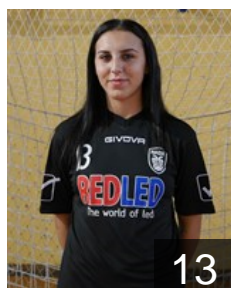

CLUB COMPETITIONS - DELEGATION LIST

Women's European Cup - Challenge Cup 2017/18

GRE A.C. PAOK - Players

GRE

Samolada Evgenia

Position: Right Back
Place of birth: Thessaloniki
Date of birth: 31.01.2000
Height: -