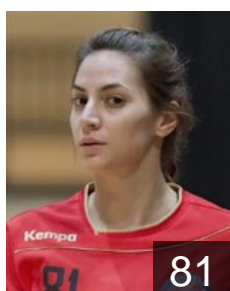

## Baikova Anna

Position: Goalkeeper  
Place of birth: Riga  
Date of birth: 18.03.1992  
Height: 166 cm

ESP

## Casquero Alonso Beatriz

Position: Line Player  
Place of birth: Valladolid  
Date of birth: 22.06.1992  
Height: -

ITA

## Di Pastena Ilaria

Position: Left Wing  
Place of birth: Rome  
Date of birth: 16.05.1991  
Height: 165 cm

CZE