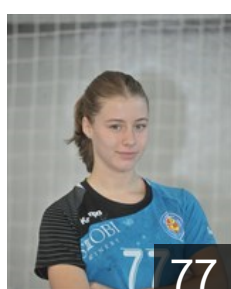

## Bozhinovska Ana Marija

Position: Centre Back  
Place of birth: Skopje  
Date of birth: 03.01.2000  
Height: -

 MKD

## Brunchevikj Ismail Aida

Position: Line Player  
Place of birth: Skopje  
Date of birth: 08.02.2000  
Height: -

 MKD

## Damcheska Biljana

Position: Left Wing  
Place of birth: Skopje  
Date of birth: 03.02.2001  
Height: -

 MKD