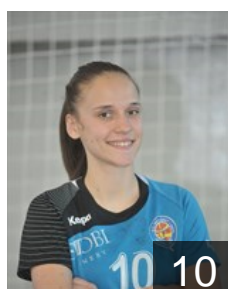

## Aleksoska Mila

Position: Line Player  
Place of birth: Skopje  
Date of birth: 29.01.2001  
Height: -

 MKD

## Angelovska Vanja

Position: Left Back  
Place of birth: Skopje  
Date of birth: 03.11.1998  
Height: 170 cm

 MKD

## Arsenievska Meri

Position: Left Back  
Place of birth: Delchevo  
Date of birth: 08.07.1998  
Height: -

 MKD