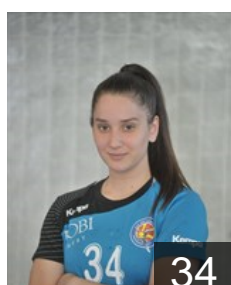

## Stefanovska Sara

Position: Centre Back  
Place of birth: Skopje  
Date of birth: 25.09.1998  
Height: 180 cm

 MKD

## Tasevska Marija

Position: Left Wing  
Place of birth: Skopje  
Date of birth: 28.08.2000  
Height: -

 MKD