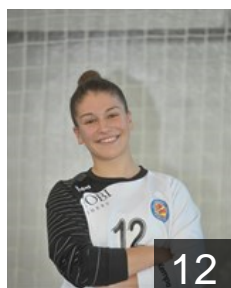

CLUB COMPETITIONS - DELEGATION LIST

Women's European Cup - Challenge Cup 2017/18

MKD WHC Metalurg - Players

MKD

Krkacheva Teodora

Position: Goalkeeper
Place of birth: Skopje
Date of birth: 27.06.2000
Height: 172 cm