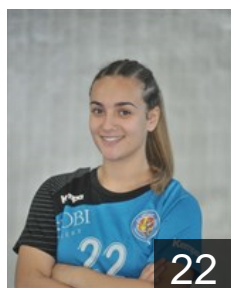

CLUB COMPETITIONS - DELEGATION LIST

Women's European Cup - Challenge Cup 2017/18

MKD WHC Metalurg - Players

MKD

Aleksoska Mila

Position: Line Player
Place of birth: Skopje
Date of birth: 29.01.2001
Height: -