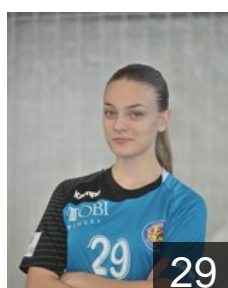

## Arsenievska Meri

Position: Left Back  
Place of birth: Delchevo  
Date of birth: 08.07.1998  
Height: -

 MKD

## Bozhinovska Ana Marija

Position: Centre Back  
Place of birth: Skopje  
Date of birth: 03.01.2000  
Height: -

 MKD

## Brunchevikj Ismail Aida

Position: Line Player  
Place of birth: Skopje  
Date of birth: 08.02.2000  
Height: -

 MKD

## Damcheska Biljana

Position: Left Wing  
Place of birth: Skopje  
Date of birth: 03.02.2001  
Height: -

 MKD