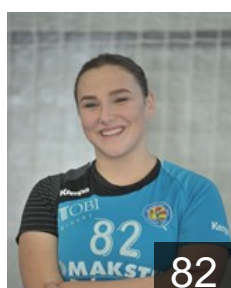

## Angelovska Vanja

Position: Left Back  
Place of birth: Skopje  
Date of birth: 03.11.1998  
Height: 170 cm

 MKD

## Arsenievska Meri

Position: Left Back  
Place of birth: Delchevo  
Date of birth: 08.07.1998  
Height: -

 MKD

## Bozhinovska Ana Marija

Position: Centre Back  
Place of birth: Skopje  
Date of birth: 03.01.2000  
Height: -

 MKD

## Brunchevikj Ismail Aida

Position: Line Player  
Place of birth: Skopje  
Date of birth: 08.02.2000  
Height: -

 MKD