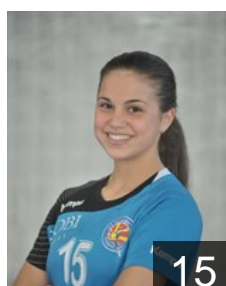

MKD

Tasevska Marija

Position: Left Wing
Place of birth: Skopje
Date of birth: 28.08.2000
Height: -