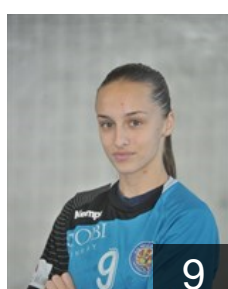

## Brunchevikj Ismail Aida

Position: Line Player  
Place of birth: Skopje  
Date of birth: 08.02.2000  
Height: -

 MKD

## Damcheska Biljana

Position: Left Wing  
Place of birth: Skopje  
Date of birth: 03.02.2001  
Height: -

 MKD

## Gajikj Marija

Position: Right Wing  
Place of birth: Struga  
Date of birth: 24.09.1998  
Height: -

 MKD

## Gligorjadis Vaska

Position: Right Wing  
Place of birth: Skopje  
Date of birth: 20.07.1999  
Height: 168 cm

 MKD