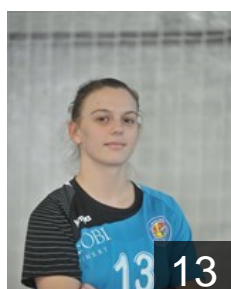

## Krkacheva Teodora

Position: Goalkeeper  
Place of birth: Skopje  
Date of birth: 27.06.2000  
Height: 172 cm

 MKD

## Mileska Angela

Position: Centre Back  
Place of birth: Skopje  
Date of birth: 20.09.2000  
Height: 168 cm

 MKD