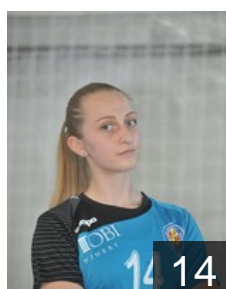

## Mileska Angela

Position: Centre Back  
Place of birth: Skopje  
Date of birth: 20.09.2000  
Height: 168 cm

 MKD

## Milevska Anastasija

Position: Centre Back  
Place of birth: Skopje  
Date of birth: 24.04.1998  
Height: 168 cm

 MKD