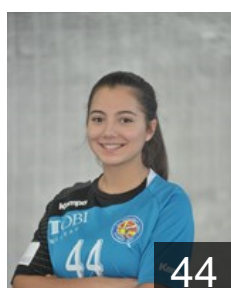

## Mileska Angela

Position: Centre Back  
Place of birth: Skopje  
Date of birth: 20.09.2000  
Height: 168 cm

 MKD

## Milevska Anastasija

Position: Centre Back  
Place of birth: Skopje  
Date of birth: 24.04.1998  
Height: 168 cm

 MKD

## Naumovska Dragana

Position: Right Back  
Place of birth: Skopje  
Date of birth: 31.01.2001  
Height: 171 cm

 MKD