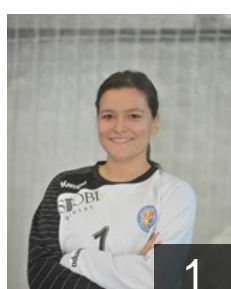

## Gligorjadis Vaska

Position: Right Wing  
Place of birth: Skopje  
Date of birth: 20.07.1999  
Height: 168 cm

 MKD

## Gramatova Pena

Position: Left Wing  
Place of birth: Veles  
Date of birth: 03.02.1999  
Height: -

 MKD

## Guguljanova Marija

Position: Right Back  
Place of birth: Strumica  
Date of birth: 11.11.1999  
Height: -

 MKD