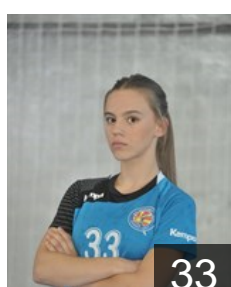

## Damcheska Biljana

Position: Left Wing  
Place of birth: Skopje  
Date of birth: 03.02.2001  
Height: -

 MKD

## Gajikj Marija

Position: Right Wing  
Place of birth: Struga  
Date of birth: 24.09.1998  
Height: -

 MKD

## Gligorjadis Vaska

Position: Right Wing  
Place of birth: Skopje  
Date of birth: 20.07.1999  
Height: 168 cm

 MKD

## Gramatova Pena

Position: Left Wing  
Place of birth: Veles  
Date of birth: 03.02.1999  
Height: -

 MKD