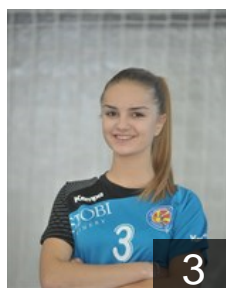

## Kalajdjievska Jana

Position: Left Back  
Place of birth: Struga  
Date of birth: 28.12.2000  
Height: -

# CLUB COMPETITIONS - DELEGATION LIST

Women's European Cup - Challenge Cup 2017/18

 MKD WHC Metalurg - Players

 MKD

## Krkacheva Teodora

Position: Goalkeeper  
Place of birth: Skopje  
Date of birth: 27.06.2000  
Height: 172 cm

 MKD

## Mileska Angela

Position: Centre Back  
Place of birth: Skopje  
Date of birth: 20.09.2000  
Height: 168 cm

 MKD