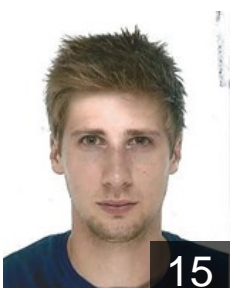

99

 BEL

Dubuc Lucas

Position: Left Wing
Place of birth: Liège
Date of birth: 07.02.1998
Height: 180 cm
Weight: 69 kg

10

 SLO

Flajs Matej

Position: Right Back
Place of birth: Celje
Date of birth: 04.04.1989
Height: 190 cm
Weight: 90 kg

21

 BEL

Gava Sebastien

Position: Left Wing
Place of birth: Rocourt
Date of birth: 14.01.1995
Height: 177 cm
Weight: 73 kg

7

 BEL

Geradon Stephane

Position: Centre Back
Place of birth: Rocourt
Date of birth: 13.05.1992
Height: 192 cm
Weight: 81 kg

15

 BEL

Glesner Florian

Position: Centre Back
Place of birth: Rocourt
Date of birth: 26.08.1992
Height: 189 cm
Weight: 86 kg

8

CLUB COMPETITIONS - DELEGATION LIST

Men's European Cup - Challenge Cup 2017/18

 BEL HC Vise BM - Players