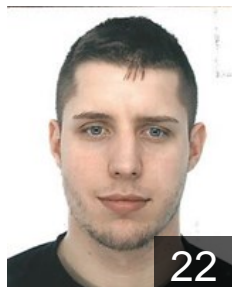

CLUB COMPETITIONS - DELEGATION LIST

Men's European Cup - Challenge Cup 2017/18

BEL HC Vise BM - Players

BEL

Vancosen Yves

Position: Line Player
Place of birth: Liège
Date of birth: 22.05.1991
Height: 197 cm
Weight: 101 kg