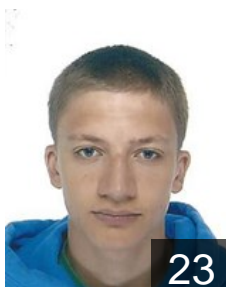

61

 BEL

Majeau Jerome

Position: Right Back
Place of birth: Liège
Date of birth: 20.03.1996
Height: 197 cm
Weight: 85 kg

24

 BEL

Marchal Louis

Position: Right Back
Place of birth: Liège
Date of birth: 13.04.1998
Height: 185 cm
Weight: 78 kg

23

 BEL

Massat Martin

Position: Centre Back
Place of birth: Verviers
Date of birth: 14.05.1998
Height: 188 cm
Weight: 72 kg

14

 BEL

Mormont Thomas

Position: Line Player
Place of birth: Liège
Date of birth: 10.12.1998
Height: 187 cm
Weight: 87 kg