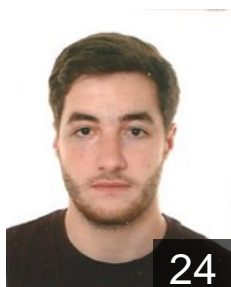

61

 BEL

Majeau Jerome

Position: Right Back
Place of birth: Liège
Date of birth: 20.03.1996
Height: 197 cm
Weight: 85 kg

24

 BEL

Marchal Louis

Position: Right Back
Place of birth: Liège
Date of birth: 13.04.1998
Height: 185 cm
Weight: 78 kg