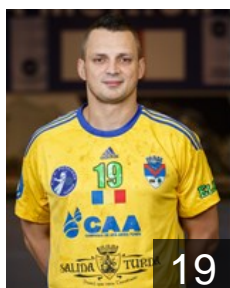

 ROU

Ghita Radu Cristian

Position: Right Back
Place of birth: Bacau
Date of birth: 22.11.1990
Height: 189 cm
Weight: 92 kg

 ROU

Iancu Dragos

Position: Line Player
Place of birth: Piatra Neamt
Date of birth: 05.08.1988
Height: 195 cm
Weight: 98 kg

 ROU

Ignat Lucian Marian

Position: Left Wing
Place of birth: Neukirschen
Date of birth: 05.06.1990
Height: 190 cm
Weight: 90 kg

 ROU

Irimus Ionut Adrian

Position: Goalkeeper
Place of birth: Baia Mare
Date of birth: 22.08.1987
Height: 200 cm
Weight: 112 kg

 ROU

Laslo Alexandru

Position: Centre Back
Place of birth: Cluj-Napoca
Date of birth: 10.04.1996
Height: 197 cm
Weight: 86 kg

 ROU

Lazar Radu Alexandru

Position: Left Back
Place of birth: Turda
Date of birth: 19.09.1987
Height: 201 cm
Weight: 105 kg

 ROU

Marian Raul Ironim

Position: Centre Back
Place of birth: Sighisoara
Date of birth: 16.06.1979
Height: 179 cm
Weight: 83 kg

CLUB COMPETITIONS - DELEGATION LIST

Men's European Cup - Challenge Cup 2017/18