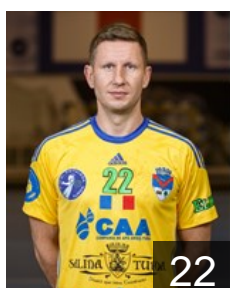

 ROU

Pop Daniel

Position: Right Wing
Place of birth: Turda
Date of birth: 10.02.2000
Height: 187 cm
Weight: 76 kg

 ROU

Rotaru Ionut Catalin

Position: Centre Back
Place of birth: Adjud
Date of birth: 31.01.1986
Height: 183 cm
Weight: 85 kg

 SRB

Savic Nenad

Position: Line Player
Place of birth: Novi Sad
Date of birth: 28.06.1981
Height: 187 cm
Weight: 106 kg

 ROU

Stamate Iulian

Position: Line Player
Place of birth: Moreni
Date of birth: 23.05.1983
Height: 199 cm
Weight: 112 kg

 ROU

Stef Radu Ionut

Position: Line Player
Place of birth: Cluj-Napoca
Date of birth: 22.06.1981
Height: 182 cm
Weight: 92 kg

 ROU

Szoke Marius Alin

Position: Centre Back
Place of birth: Sfantu Gheorghe
Date of birth: 21.01.1993
Height: 188 cm
Weight: 88 kg