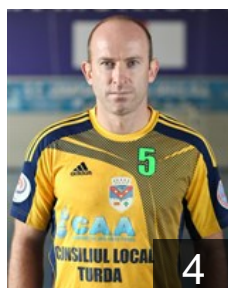

 ROU

Ignat Lucian Marian

Position: Left Wing
Place of birth: Neukirschen
Date of birth: 05.06.1990
Height: 190 cm
Weight: 90 kg

 ROU

Irimus Ionut Adrian

Position: Goalkeeper
Place of birth: Baia Mare
Date of birth: 22.08.1987
Height: 200 cm
Weight: 112 kg

 ROU

Laslo Alexandru

Position: Centre Back
Place of birth: Cluj-Napoca
Date of birth: 10.04.1996
Height: 197 cm
Weight: 86 kg

 ROU

Lazar Radu Alexandru

Position: Left Back
Place of birth: Turda
Date of birth: 19.09.1987
Height: 201 cm
Weight: 105 kg

 ROU

Marian Raul Ironim

Position: Centre Back
Place of birth: Sighisoara
Date of birth: 16.06.1979
Height: 179 cm
Weight: 83 kg

CLUB COMPETITIONS - DELEGATION LIST

Men's European Cup - Challenge Cup 2017/18