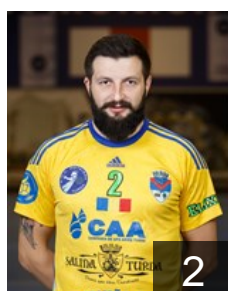

 ROU

Asoltanei Mihai Alexandru

Position: Left Wing
Place of birth: Vaslui
Date of birth: 14.09.1989
Height: 186 cm
Weight: 85 kg

 ROU

Bulgaria Vlad

Position: Right Wing
Place of birth: Turda
Date of birth: 21.02.2000
Height: 185 cm
Weight: 78 kg

 ROU

Cintec Georgica

Position: Left Back
Place of birth: Botosani
Date of birth: 22.04.1990
Height: 193 cm
Weight: 98 kg

 ROU

Fleser Dragos-Bogdan

Position: Goalkeeper
Place of birth: Turda
Date of birth: 23.02.1998
Height: 196 cm
Weight: 90 kg