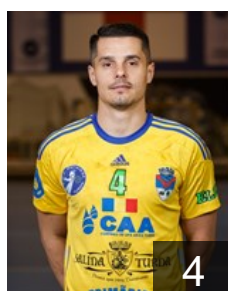

 ROU

Marian Raul Ironim

Position: Centre Back
Place of birth: Sighisoara
Date of birth: 16.06.1979
Height: 179 cm
Weight: 83 kg

CLUB COMPETITIONS - DELEGATION LIST

Men's European Cup - Challenge Cup 2017/18

 ROU AHC Potaissa Turda - Players

 ROU

Pavel Razvan

Position: Left Wing
Place of birth: Vaslui
Date of birth: 23.08.1987
Height: 187 cm
Weight: 85 kg

 ROU

Pintoiu Teodor

Position: Left Back
Place of birth: Turda
Date of birth: 20.09.1999
Height: -
Weight: -

 ROU

Pop Daniel

Position: Right Wing
Place of birth: Turda
Date of birth: 10.02.2000
Height: 187 cm
Weight: 76 kg

 ROU

Rotaru Ionut Catalin

Position: Centre Back
Place of birth: Adjud
Date of birth: 31.01.1986
Height: 183 cm
Weight: 85 kg

 SRB

Savic Nenad

Position: Line Player
Place of birth: Novi Sad
Date of birth: 28.06.1981
Height: 187 cm
Weight: 106 kg

 ROU

Stamate Iulian

Position: Line Player
Place of birth: Moreni
Date of birth: 23.05.1983
Height: 199 cm
Weight: 112 kg