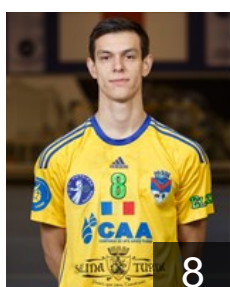

 ROU

Pop Daniel

Position: Right Wing
Place of birth: Turda
Date of birth: 10.02.2000
Height: 187 cm
Weight: 76 kg

 ROU

Rotaru Ionut Catalin

Position: Centre Back
Place of birth: Adjud
Date of birth: 31.01.1986
Height: 183 cm
Weight: 85 kg

 SRB

Savic Nenad

Position: Line Player
Place of birth: Novi Sad
Date of birth: 28.06.1981
Height: 187 cm
Weight: 106 kg

 ROU

Stamate Iulian

Position: Line Player
Place of birth: Moreni
Date of birth: 23.05.1983
Height: 199 cm
Weight: 112 kg

 ROU

Stef Radu Ionut

Position: Line Player
Place of birth: Cluj-Napoca
Date of birth: 22.06.1981
Height: 182 cm
Weight: 92 kg

 ROU

Szoke Marius Alin

Position: Centre Back
Place of birth: Sfantu Gheorghe
Date of birth: 21.01.1993
Height: 188 cm
Weight: 88 kg

 ROU

Thalmaier Roland

Position: Right Wing
Place of birth: Cluj-Napoca
Date of birth: 15.09.1996
Height: -
Weight: -

 ROU

Varo Ludovic

Position: Goalkeeper
Place of birth: Bistrita
Date of birth: 14.08.1982
Height: 205 cm
Weight: 90 kg