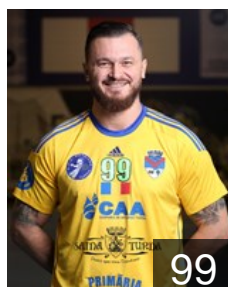

 ROU

Pop Daniel

Position: Right Wing
Place of birth: Turda
Date of birth: 10.02.2000
Height: 187 cm
Weight: 76 kg

 ROU

Rotaru Ionut Catalin

Position: Centre Back
Place of birth: Adjud
Date of birth: 31.01.1986
Height: 183 cm
Weight: 85 kg

 SRB

Savic Nenad

Position: Line Player
Place of birth: Novi Sad
Date of birth: 28.06.1981
Height: 187 cm
Weight: 106 kg

 ROU

Stamate Iulian

Position: Line Player
Place of birth: Moreni
Date of birth: 23.05.1983
Height: 199 cm
Weight: 112 kg

 ROU

Stef Radu Ionut

Position: Line Player
Place of birth: Cluj-Napoca
Date of birth: 22.06.1981
Height: 182 cm
Weight: 92 kg

 ROU

Szoke Marius Alin

Position: Centre Back
Place of birth: Sfantu Gheorghe
Date of birth: 21.01.1993
Height: 188 cm
Weight: 88 kg