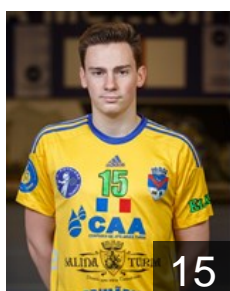

CLUB COMPETITIONS - DELEGATION LIST

Men's European Cup - Challenge Cup 2017/18

 ROU AHC Potaissa Turda - Players

 ROU

Adomnicai Cristian

Position: Right Back
Place of birth: Veresti
Date of birth: 04.11.1980
Height: 192 cm
Weight: 99 kg

 ROU

Asoltanei Mihai Alexandru

Position: Left Wing
Place of birth: Vaslui
Date of birth: 14.09.1989
Height: 186 cm
Weight: 85 kg

 ROU

Bulgaria Vlad

Position: Right Wing
Place of birth: Turda
Date of birth: 21.02.2000
Height: 185 cm
Weight: 78 kg