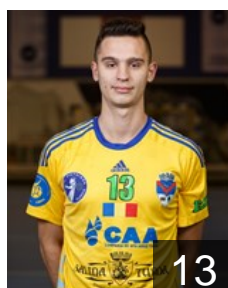

 ROU

Ghita Radu Cristian

Position: Right Back
Place of birth: Bacau
Date of birth: 22.11.1990
Height: 189 cm
Weight: 92 kg

 ROU

Iancu Dragos

Position: Line Player
Place of birth: Piatra Neamt
Date of birth: 05.08.1988
Height: 195 cm
Weight: 98 kg

 ROU

Ignat Lucian Marian

Position: Left Wing
Place of birth: Neukirschen
Date of birth: 05.06.1990
Height: 190 cm
Weight: 90 kg

 ROU

Irimus Ionut Adrian

Position: Goalkeeper
Place of birth: Baia Mare
Date of birth: 22.08.1987
Height: 200 cm
Weight: 112 kg

 ROU

Laslo Alexandru

Position: Centre Back
Place of birth: Cluj-Napoca
Date of birth: 10.04.1996
Height: 197 cm
Weight: 86 kg

 ROU

Lazar Radu Alexandru

Position: Left Back
Place of birth: Turda
Date of birth: 19.09.1987
Height: 201 cm
Weight: 105 kg

 ROU

Marian Raul Ironim

Position: Centre Back
Place of birth: Sighisoara
Date of birth: 16.06.1979
Height: 179 cm
Weight: 83 kg

CLUB COMPETITIONS - DELEGATION LIST

Men's European Cup - Challenge Cup 2017/18