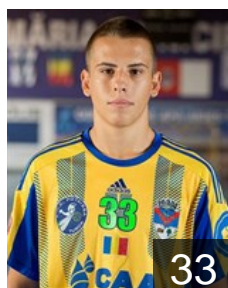

 ROU

Ignat Lucian Marian

Position: Left Wing
Place of birth: Neukirschen
Date of birth: 05.06.1990
Height: 190 cm
Weight: 90 kg

 ROU

Irimus Ionut Adrian

Position: Goalkeeper
Place of birth: Baia Mare
Date of birth: 22.08.1987
Height: 200 cm
Weight: 112 kg

 ROU

Laslo Alexandru

Position: Centre Back
Place of birth: Cluj-Napoca
Date of birth: 10.04.1996
Height: 197 cm
Weight: 86 kg

 ROU

Lazar Radu Alexandru

Position: Left Back
Place of birth: Turda
Date of birth: 19.09.1987
Height: 201 cm
Weight: 105 kg

 ROU

Marian Raul Ironim

Position: Centre Back
Place of birth: Sighisoara
Date of birth: 16.06.1979
Height: 179 cm
Weight: 83 kg

CLUB COMPETITIONS - DELEGATION LIST

Men's European Cup - Challenge Cup 2017/18

 ROU AHC Potaissa Turda - Players

 ROU

Pavel Razvan

Position: Left Wing
Place of birth: Vaslui
Date of birth: 23.08.1987
Height: 187 cm
Weight: 85 kg

 ROU

Pintoiu Teodor

Position: Left Back
Place of birth: Turda
Date of birth: 20.09.1999
Height: -
Weight: -