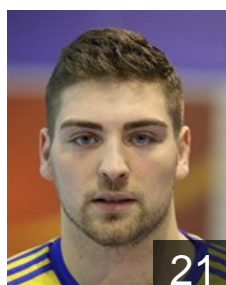

 MDA

Zacaciurin Roman

Position: Centre Back
Place of birth: Chisinau
Date of birth: 22.06.1992
Height: 188 cm
Weight: 86 kg

CLUB COMPETITIONS - DELEGATION LIST

Men's European Cup - Challenge Cup 2017/18

 ROU AHC Potaissa Turda - Players

Left Club

SRB

Arsenic Nikola

Position: Centre Back
Place of birth: Novi Sad
Date of birth: 30.11.1996
Height: 192 cm
Weight: 87 kg
Left Club on 01.02.2018

ROU

Huta Stefan Mihail

Position: Line Player
Place of birth: Baia Mare
Date of birth: 21.01.1995
Height: 185 cm
Weight: 100 kg
Left Club on 23.01.2018