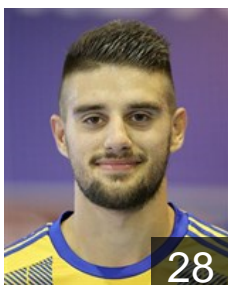

 ROU

Thalmaier Roland

Position: Right Wing
Place of birth: Cluj-Napoca
Date of birth: 15.09.1996
Height: -
Weight: -

 ROU

Varo Ludovic

Position: Goalkeeper
Place of birth: Bistrita
Date of birth: 14.08.1982
Height: 205 cm
Weight: 90 kg

 MDA

Zacaciurin Roman

Position: Centre Back
Place of birth: Chisinau
Date of birth: 22.06.1992
Height: 188 cm
Weight: 86 kg

CLUB COMPETITIONS - DELEGATION LIST

Men's European Cup - Challenge Cup 2017/18

 ROU AHC Potaissa Turda - Players

Left Club

SRB

Arsenic Nikola

Position: Centre Back
Place of birth: Novi Sad
Date of birth: 30.11.1996
Height: 192 cm
Weight: 87 kg
Left Club on 01.02.2018

ROU

Huta Stefan Mihail

Position: Line Player
Place of birth: Baia Mare
Date of birth: 21.01.1995
Height: 185 cm
Weight: 100 kg
Left Club on 23.01.2018