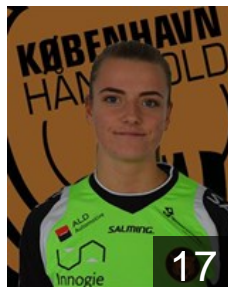

CLUB COMPETITIONS - DELEGATION LIST

Women's European Cup - EHF Cup 2017/18

 DEN København Håndbold - Players

 SWE

Alm Jenny

Position: Left Back
Place of birth: Bäve
Date of birth: 10.04.1989
Height: 184 cm

 DEN

Andersen Martine

Position: Goalkeeper
Place of birth: Odsherred
Date of birth: 16.11.1999
Height: 174 cm

 DEN

Bidstrup Mia Rej

Position: Centre Back
Place of birth: VALBY
Date of birth: 02.02.1990
Height: 169 cm

 NOR

Bjoernsen Line

Position: Right Wing
Place of birth: Stavanger
Date of birth: 03.07.1992
Height: 179 cm

 SWE

Blomstrand Hanna

Position: Right Back
Place of birth: Falun
Date of birth: 25.08.1996
Height: 173 cm