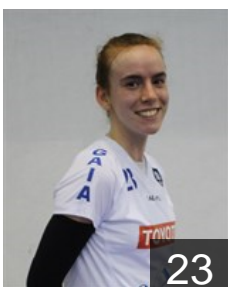

POR

Resende Patricia

Position: Right Wing
Place of birth: Porto
Date of birth: 02.08.1997
Height: 177 cm