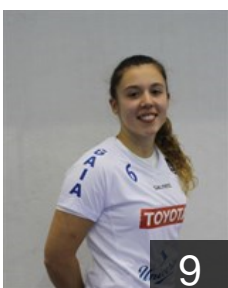

## Rocha Maria

Position: Goalkeeper  
Place of birth: Porto  
Date of birth: 28.04.1999  
Height: 163 cm

 POR

## Rocha Mariana

Position: Right Back  
Place of birth: Porto  
Date of birth: 07.03.2000  
Height: -

 POR

## Rodrigues Sabino Bebiana

Position: Wing  
Place of birth: Porto  
Date of birth: 15.11.1986  
Height: 173 cm

 POR