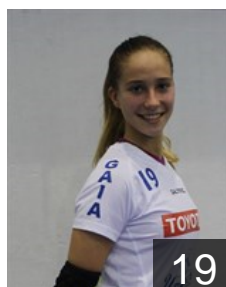

## Barbosa Filipa

Position: Centre Back  
Place of birth: Porto  
Date of birth: 05.02.2000  
Height: 161 cm

 POR

## Cerqueira Bruna

Position: Goalkeeper  
Place of birth: Porto  
Date of birth: 27.05.1999  
Height: 169 cm

 POR

## Costa Melissa

Position: Left Wing  
Place of birth: V.N. Gaia  
Date of birth: 27.07.1992  
Height: 172 cm

 POR

## Costa Sara

Position: Left Wing  
Place of birth: Vila Nova de Gaia  
Date of birth: 16.01.1997  
Height: 166 cm

 POR