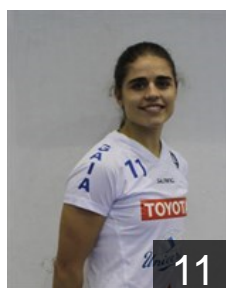

POR

Santiago Sandra

Position: Left Back
Place of birth: Porto
Date of birth: 03.05.1996
Height: -