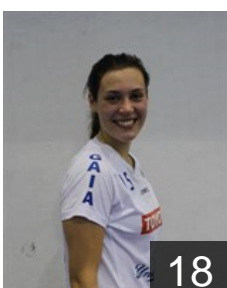

## Ferreira Jessica

Position: Goalkeeper  
Place of birth: Funchal  
Date of birth: 11.10.1996  
Height: -

 POR

## Figueiredo Beatriz

Position: Right Back  
Place of birth: Porto  
Date of birth: 19.07.2000  
Height: -

 POR

## Fontes Filipa

Position: Left Wing  
Place of birth: Miragaia-Porto  
Date of birth: 30.04.1988  
Height: 165 cm

 POR

## Gante Ana

Position: Right Back  
Place of birth: Marrazes  
Date of birth: 21.01.1995  
Height: 168 cm

 POR