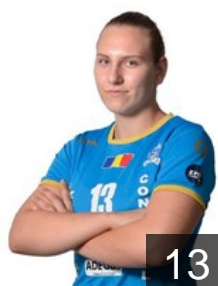

CLUB COMPETITIONS - DELEGATION LIST

Women's European Cup - EHF Cup 2017/18

 ROU SCM Craiova - Players

 ROU

Ardean Elisei Valentina Neli

Position: Left Wing
Place of birth: Focsani
Date of birth: 05.06.1982
Height: 171 cm

 ROU

Florianu Florina Cristina

Position: Left Back
Place of birth: Slatina
Date of birth: 29.09.1989
Height: 184 cm

 MNE

Klikovac Bobana

Position: Line Player
Place of birth: Cetinje
Date of birth: 19.07.1995
Height: 181 cm

 ROU

Lung Cristina Daniela

Position: Goalkeeper
Place of birth: CRAIOVA
Date of birth: 04.01.2000
Height: -

 SRB

Nikolic Zeljka

Position: Right Wing
Place of birth: Priboj
Date of birth: 12.07.1991
Height: 164 cm

 ROU

Popescu Aura Teodora

Position: Line Player
Place of birth: CRAIOVA
Date of birth: 07.11.1998
Height: 175 cm

 ROU

Pricopi Dana Andreea

Position: Centre Back
Place of birth: Brasov
Date of birth: 20.02.1994
Height: 173 cm