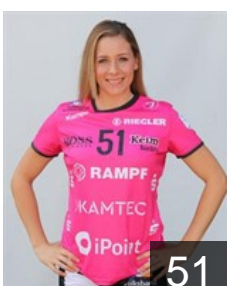

NED

Jankovic Jasmina

Position: Goalkeeper
Place of birth: Doboij
Date of birth: 06.12.1986
Height: 168 cm

SWE

Karlsson Stina

Position: Left Wing
Place of birth: Jönköping
Date of birth: 04.07.1994
Height: 173 cm

POL

Kobylinska Monika

Position: Right Back
Place of birth: Zary
Date of birth: 09.04.1995
Height: 177 cm

HUN

Korsos Dorina

Position: Left Wing
Place of birth: Kecskemét
Date of birth: 03.09.1995
Height: 168 cm

GER

Minevskaja Ewgenija

Position: Left Back
Place of birth: Minsk
Date of birth: 31.10.1992
Height: 183 cm

SRB

Obradovic Marija

Position: Left Back
Place of birth: Beograd
Date of birth: 06.08.1992
Height: 176 cm