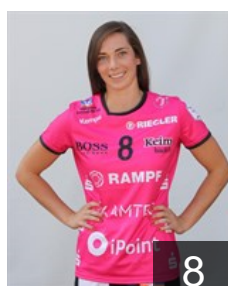

NED

Jankovic Jasmina

Position: Goalkeeper
Place of birth: Doboij
Date of birth: 06.12.1986
Height: 168 cm

SWE

Karlsson Stina

Position: Left Wing
Place of birth: Jönköping
Date of birth: 04.07.1994
Height: 173 cm