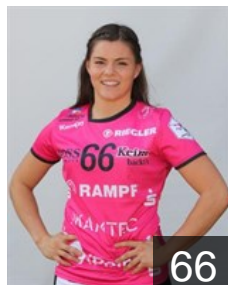

CLUB COMPETITIONS - DELEGATION LIST

Women's European Cup - EHF Cup 2017/18

 GER TUSSIES Metzingen - Players

NED

Amega Delaila

Position: Centre Back
Place of birth: Heerhugowaard
Date of birth: 21.09.1997
Height: 169 cm