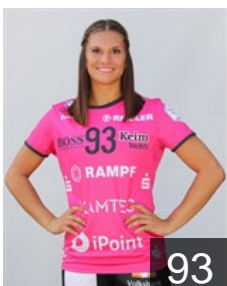

GER

Behnke Julia

Position: Line Player
Place of birth: Mannheim
Date of birth: 28.03.1993
Height: 180 cm