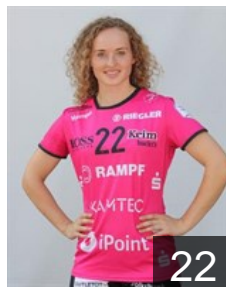

GER

Minevskaja Ewgenija

Position: Left Back
Place of birth: Minsk
Date of birth: 31.10.1992
Height: 183 cm

SRB

Obradovic Marija

Position: Left Back
Place of birth: Beograd
Date of birth: 06.08.1992
Height: 176 cm

GER

Roch Isabell

Position: Goalkeeper
Place of birth: Erlenbach/Main
Date of birth: 26.07.1990
Height: 175 cm

CLUB COMPETITIONS - DELEGATION LIST

Women's European Cup - EHF Cup 2017/18

 GER TUSSIES Metzingen - Players

 NED

Vollebregt Kelly

Position: Right Wing
Place of birth: Delft
Date of birth: 01.01.1995
Height: 165 cm

 GER

Weigel Maren

Position: Right Back
Place of birth: Stuttgart
Date of birth: 22.05.1994
Height: -