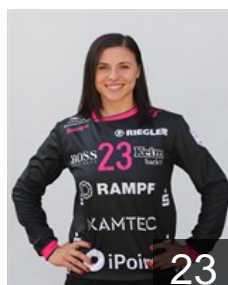

GER

Großmann Ina

Position: Left Wing
Place of birth: Holzgerlingen
Date of birth: 21.08.1990
Height: -

GER

Ingenpaß Annika

Position: Line Player
Place of birth: Kempen
Date of birth: 08.08.1996
Height: 177 cm

NED

Jankovic Jasmina

Position: Goalkeeper
Place of birth: Doboij
Date of birth: 06.12.1986
Height: 168 cm

SWE

Karlsson Stina

Position: Left Wing
Place of birth: Jönköping
Date of birth: 04.07.1994
Height: 173 cm