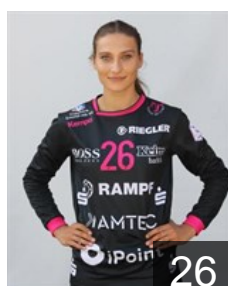

POL

Kobylinska Monika

Position: Right Back
Place of birth: Zary
Date of birth: 09.04.1995
Height: 177 cm

HUN

Korsos Dorina

Position: Left Wing
Place of birth: Kecskemét
Date of birth: 03.09.1995
Height: 168 cm

GER

Minevskaja Ewgenija

Position: Left Back
Place of birth: Minsk
Date of birth: 31.10.1992
Height: 183 cm

SRB

Obradovic Marija

Position: Left Back
Place of birth: Beograd
Date of birth: 06.08.1992
Height: 176 cm