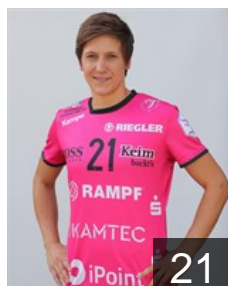

GER

Großmann Ina

Position: Left Wing
Place of birth: Holzgerlingen
Date of birth: 21.08.1990
Height: -