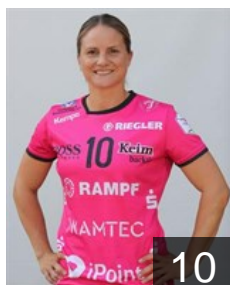

 NED

Vollebregt Kelly

Position: Right Wing
Place of birth: Delft
Date of birth: 01.01.1995
Height: 165 cm

 GER

Weigel Maren

Position: Right Back
Place of birth: Stuttgart
Date of birth: 22.05.1994
Height: -

 GER

Zapf Marlene

Position: Right Wing
Place of birth: Landau
Date of birth: 06.01.1990
Height: 170 cm

Left Club

 GER

Loerper Anna

Position: Centre Back
Place of birth: Kempen
Date of birth: 18.11.1984
Height: 165 cm