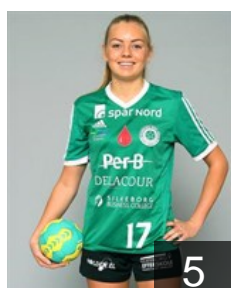

 DEN
Lyksborg Louise Knak
Position: Right Wing
Place of birth: Hillerød
Date of birth: 17.01.1988
Height: 168 cm

 DEN
Nielsen Hougard L.
Position: Left Back
Place of birth: Aarhus
Date of birth: 09.04.2000
Height: 170 cm

 DEN
Okkels Anna Sophie
Position: Left Back
Place of birth: Aarhus
Date of birth: 23.03.1990
Height: 178 cm

 DEN
Ostergaard Sofie Brems
Position: Right Wing
Place of birth: Herning
Date of birth: 25.07.2000
Height: 172 cm

 NOR
Skogrand Stine
Position: Right Back
Place of birth: Bergen
Date of birth: 03.03.1993
Height: 175 cm

 NOR
Wahlquist Hege Bakken
Position: Left Wing
Place of birth: Lærdal
Date of birth: 07.08.1992
Height: 175 cm

 DEN
Ytting Pedersen Emilie
Position: Left Wing
Place of birth: Silkebo
Date of birth: 02.08.1999
Height: 180 cm

TEAM OFFICIALS

 DEN
Andreasen Jakob

Date of birth: 16.01.1976