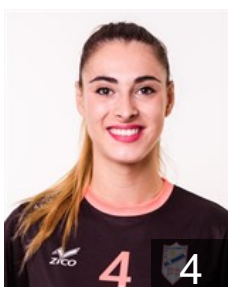

 **ARG**

**Mendoza Luciana**

Position: Right Back  
Place of birth: Buenos Aires  
Date of birth: 14.03.1990  
Height: 171 cm

 **ESP**

**Pombal Martinez Marta**

Position: Line Player  
Place of birth: Oia  
Date of birth: 18.03.1999  
Height: 169 cm

 **BRA**

**Romero Moraes Gabriela**

Position: Centre Back  
Place of birth: SAO PAULO  
Date of birth: 25.03.1996  
Height: 168 cm

 **ESP**

**Sempere Herrera Africa**

Position: Back  
Place of birth: Torrellano  
Date of birth: 25.09.1992  
Height: 168 cm