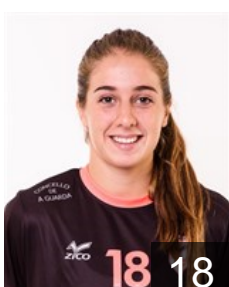

 **POR**

**Cerqueira Rodrigues A.**

Position: Right Wing  
Place of birth: CAMINHA  
Date of birth: 08.10.1990  
Height: 165 cm

 **ESP**

**Doiro Rodriguez Estela**

Position: Line Player  
Place of birth: LA GUARDIA  
Date of birth: 28.12.1990  
Height: 162 cm

 **ESP**

**Egozkue Extremado Naiara**

Position: Left Wing  
Place of birth: Pamplona  
Date of birth: 21.10.1983  
Height: 173 cm

 **ESP**

**Espiñeira Sanchez Anthia**

Position: Centre Back  
Place of birth: VIGO  
Date of birth: 27.11.1996  
Height: -

 **ESP**

**Gomez Suau Carla**

Position: Back  
Place of birth: SANT ANTONI  
Date of birth: 30.01.1991  
Height: 180 cm

 **ESP**

**Gutierrez Bermejo Jennifer**

Position: Left Wing  
Place of birth: Horgen  
Date of birth: 20.02.1995  
Height: -