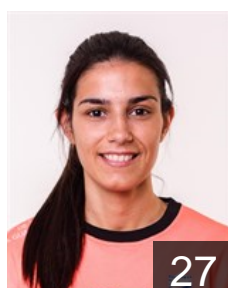

 **ESP**

**Egozkue Extremado Naiara**

Position: Left Wing  
Place of birth: Pamplona  
Date of birth: 21.10.1983  
Height: 173 cm

 **ESP**

**Espiñeira Sanchez Anthia**

Position: Centre Back  
Place of birth: VIGO  
Date of birth: 27.11.1996  
Height: -

 **ESP**

**Hernandez Ruz Ines**

Position: Line Player  
Place of birth: ALMERIA  
Date of birth: 30.08.1986  
Height: 172 cm

 **BLR**

**Kurchankova Alesia**

Position: Line Player  
Place of birth: BELARUS  
Date of birth: 04.07.1980  
Height: 167 cm

 **ESP**

**Lorenzo Raquel**

Position: Goalkeeper  
Place of birth: A Guarda  
Date of birth: 27.10.1993  
Height: 170 cm