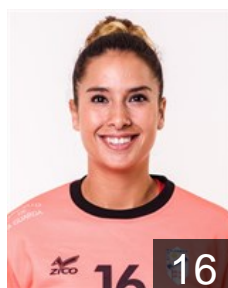

# CLUB COMPETITIONS - DELEGATION LIST

Women's European Cup - EHF Cup 2017/18

 **ESP** Club Balonmán Atlético Guardes - Players

 **ESP**

**Carratu Santoro Marisol**

Position: Goalkeeper  
Place of birth: Buenos Aires  
Date of birth: 15.07.1986  
Height: 175 cm

 **ESP**

**Carrera Fernandez Estela**

Position: Goalkeeper  
Place of birth: Elda  
Date of birth: 08.10.1991  
Height: -

 **ESP**

**Castell Rebeca**

Position: Line Player  
Place of birth: CASTELLON DE  
Date of birth: 20.04.1994  
Height: 172 cm