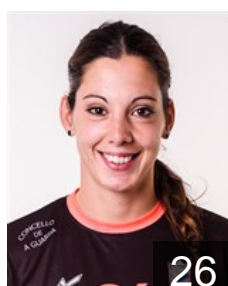

 **ESP**

**Egozkue Extremado Naiara**

Position: Left Wing  
Place of birth: Pamplona  
Date of birth: 21.10.1983  
Height: 173 cm

 **ESP**

**Espiñeira Sanchez Anthia**

Position: Centre Back  
Place of birth: VIGO  
Date of birth: 27.11.1996  
Height: -

 **ESP**

**Gomez Suau Carla**

Position: Back  
Place of birth: SANT ANTONI  
Date of birth: 30.01.1991  
Height: 180 cm

 **ESP**

**Gutierrez Bermejo Jennifer**

Position: Left Wing  
Place of birth: Horgen  
Date of birth: 20.02.1995  
Height: -