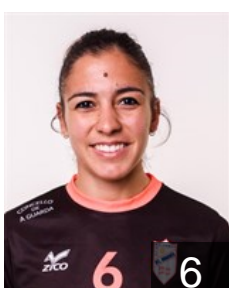

# CLUB COMPETITIONS - DELEGATION LIST

Women's European Cup - EHF Cup 2017/18

 **ESP** Club Balonmán Atlético Guardes - Players

 **ESP**

**Carratu Santoro Marisol**

Position: Goalkeeper  
Place of birth: Buenos Aires  
Date of birth: 15.07.1986  
Height: 175 cm

 **ESP**

**Carrera Fernandez Estela**

Position: Goalkeeper  
Place of birth: Elda  
Date of birth: 08.10.1991  
Height: -

 **ESP**

**Castell Rebeca**

Position: Line Player  
Place of birth: CASTELLON DE  
Date of birth: 20.04.1994  
Height: 172 cm

 **POR**

**Cerqueira Rodrigues A.**

Position: Right Wing  
Place of birth: CAMINHA  
Date of birth: 08.10.1990  
Height: 165 cm

 **ESP**

**Doiro Rodriguez Estela**

Position: Line Player  
Place of birth: LA GUARDIA  
Date of birth: 28.12.1990  
Height: 162 cm

 **ESP**

**Egozkue Extremado Naiara**

Position: Left Wing  
Place of birth: Pamplona  
Date of birth: 21.10.1983  
Height: 173 cm

 **ESP**

**Espiñeira Sanchez Anthia**

Position: Centre Back  
Place of birth: VIGO  
Date of birth: 27.11.1996  
Height: -