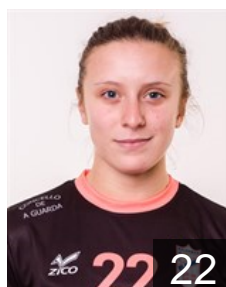

 **ARG**

**Mendoza Luciana**

Position: Right Back  
Place of birth: Buenos Aires  
Date of birth: 14.03.1990  
Height: 171 cm

 **ESP**

**Pombal Martinez Marta**

Position: Line Player  
Place of birth: Oia  
Date of birth: 18.03.1999  
Height: 169 cm

 **BRA**

**Romero Moraes Gabriela**

Position: Centre Back  
Place of birth: SAO PAULO  
Date of birth: 25.03.1996  
Height: 168 cm

 **ESP**

**Sempere Herrera Africa**

Position: Back  
Place of birth: Torrellano  
Date of birth: 25.09.1992  
Height: 168 cm