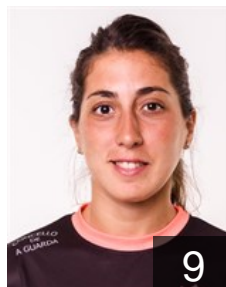

 **ESP**

**Lorenzo Raquel**

Position: Goalkeeper  
Place of birth: A Guarda  
Date of birth: 27.10.1993  
Height: 170 cm

# CLUB COMPETITIONS - DELEGATION LIST

Women's European Cup - EHF Cup 2017/18

 **ESP** Club Balonmán Atlético Guardes - Players

 **ESP**

**Mendez Garcia Marta**

Position: Left Back  
Place of birth: LEON  
Date of birth: 07.11.1994  
Height: 185 cm

 **ARG**

**Mendoza Luciana**

Position: Right Back  
Place of birth: Buenos Aires  
Date of birth: 14.03.1990  
Height: 171 cm

 **ESP**

**Pombal Martinez Marta**

Position: Line Player  
Place of birth: Oia  
Date of birth: 18.03.1999  
Height: 169 cm