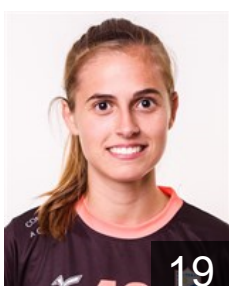

 **POR**

**Cerqueira Rodrigues A.**

Position: Right Wing  
Place of birth: CAMINHA  
Date of birth: 08.10.1990  
Height: 165 cm

 **ESP**

**Doiro Rodriguez Estela**

Position: Line Player  
Place of birth: LA GUARDIA  
Date of birth: 28.12.1990  
Height: 162 cm

 **ESP**

**Egozkue Extremado Naiara**

Position: Left Wing  
Place of birth: Pamplona  
Date of birth: 21.10.1983  
Height: 173 cm

 **ESP**

**Espiñeira Sanchez Anthia**

Position: Centre Back  
Place of birth: VIGO  
Date of birth: 27.11.1996  
Height: -