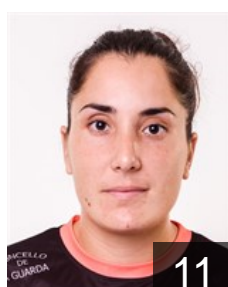

 **ESP**

**Egozkue Extremado Naiara**

Position: Left Wing  
Place of birth: Pamplona  
Date of birth: 21.10.1983  
Height: 173 cm

 **ESP**

**Espiñeira Sanchez Anthia**

Position: Centre Back  
Place of birth: VIGO  
Date of birth: 27.11.1996  
Height: -

 **ESP**

**Gomez Suau Carla**

Position: Back  
Place of birth: SANT ANTONI  
Date of birth: 30.01.1991  
Height: 180 cm

 **ESP**

**Gutierrez Bermejo Jennifer**

Position: Left Wing  
Place of birth: Horgen  
Date of birth: 20.02.1995  
Height: -

 **ESP**

**Hernandez Ruz Ines**

Position: Line Player  
Place of birth: ALMERIA  
Date of birth: 30.08.1986  
Height: 172 cm

 **BLR**

**Kurchankova Alesia**

Position: Line Player  
Place of birth: BELARUS  
Date of birth: 04.07.1980  
Height: 167 cm