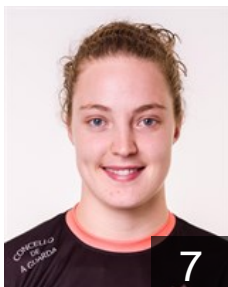

 **ESP**

**Hernandez Ruz Ines**

Position: Line Player  
Place of birth: ALMERIA  
Date of birth: 30.08.1986  
Height: 172 cm

 **BLR**

**Kurchankova Alesia**

Position: Line Player  
Place of birth: BELARUS  
Date of birth: 04.07.1980  
Height: 167 cm

 **ESP**

**Lorenzo Raquel**

Position: Goalkeeper  
Place of birth: A Guarda  
Date of birth: 27.10.1993  
Height: 170 cm

# CLUB COMPETITIONS - DELEGATION LIST

Women's European Cup - EHF Cup 2017/18

 **ESP** Club Balonmán Atlético Guardes - Players

 **ESP**

**Mendez Garcia Marta**

Position: Left Back  
Place of birth: LEON  
Date of birth: 07.11.1994  
Height: 185 cm

 **ARG**

**Mendoza Luciana**

Position: Right Back  
Place of birth: Buenos Aires  
Date of birth: 14.03.1990  
Height: 171 cm

 **ESP**

**Pombal Martinez Marta**

Position: Line Player  
Place of birth: Oia  
Date of birth: 18.03.1999  
Height: 169 cm