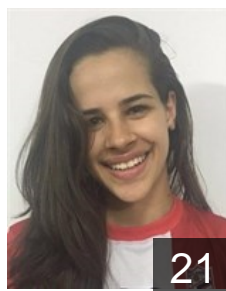

 **ARG**

**Mendoza Luciana**

Position: Right Back  
Place of birth: Buenos Aires  
Date of birth: 14.03.1990  
Height: 171 cm

 **ESP**

**Pombal Martinez Marta**

Position: Line Player  
Place of birth: Oia  
Date of birth: 18.03.1999  
Height: 169 cm