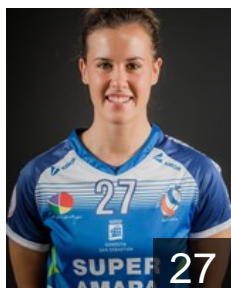

CLUB COMPETITIONS - DELEGATION LIST

Women's European Cup - EHF Cup 2017/18

 **ESP Super Amara Bera Bera - Players**

 **FRA**

Aizpuru Goux Leire Kattalin

Position: Back
Place of birth:
Date of birth: 12.09.2000
Height: -

 **ESP**

Aramendia Yerro Leyre

Position: Left Wing
Place of birth: Lerin (Navarra)
Date of birth: 23.04.1993
Height: -

 **ESP**

Arderius Martin Silvia

Position: Centre Back
Place of birth: Madrid
Date of birth: 11.07.1990
Height: 168 cm

 **ESP**

Azurmendi Arzallus Nora

Position: Left Back
Place of birth: SAN SEBASTIAN
Date of birth: 10.10.1995
Height: 179 cm

 **ESP**

Berasategui Eizaguirre Estitxu

Position: Left Back
Place of birth: Usurbil
Date of birth: 07.08.1999
Height: 181 cm