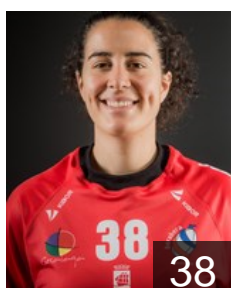

 **ESP**

Aramendia Yerro Leyre

Position: Left Wing
Place of birth: Lerin (Navarra)
Date of birth: 23.04.1993
Height: -

 **ESP**

Arderius Martin Silvia

Position: Centre Back
Place of birth: Madrid
Date of birth: 11.07.1990
Height: 168 cm

 **ESP**

Azurmendi Arzallus Nora

Position: Left Back
Place of birth: SAN SEBASTIAN
Date of birth: 10.10.1995
Height: 179 cm

 **ESP**

Berasategui Eizaguirre Estitxu

Position: Left Back
Place of birth: Usurbil
Date of birth: 07.08.1999
Height: 181 cm

 **BRA**

Cardoso de Castro Adriana

Position: Right Wing
Place of birth: FORTALEZA
Date of birth: 29.10.1990
Height: 167 cm

 **ESP**

Castellanos Soanez M.

Position: Goalkeeper
Place of birth: Ciudad Real
Date of birth: 21.07.1988
Height: 180 cm