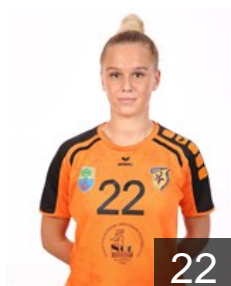

CLUB COMPETITIONS - DELEGATION LIST

Women's European Cup - EHF Cup 2017/18

 HUN ÉRD - Players

 HUN

Bernát Dorina

Position: Right Wing
Place of birth: Budapest
Date of birth: 27.02.1998
Height: 173 cm

 MNE

Bulatovic Andjela

Position: Centre Back
Place of birth: Podgorica
Date of birth: 15.01.1987
Height: 175 cm

 HUN

Domokos Dalma

Position: Right Wing
Place of birth: Budapest
Date of birth: 17.10.2000
Height: 176 cm

 FRA

Foggéa Julie

Position: Goalkeeper
Place of birth: Les Abymes
Date of birth: 28.08.1990
Height: 181 cm

 HUN

Gavai Szonja

Position: Right Wing
Place of birth: Budapest
Date of birth: 19.08.1993
Height: 170 cm

 HUN

Janurik Kinga