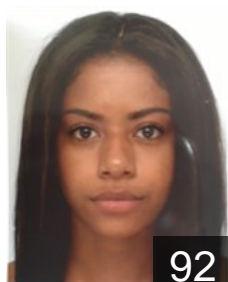

CLUB COMPETITIONS - DELEGATION LIST

Women's European Cup - EHF Cup 2017/18

FRA Paris 92 - Players

FRA

Golba Zeina

Position: Wing
Place of birth: Chatenay-Malabry
Date of birth: 01.12.1999
Height: 168 cm

92