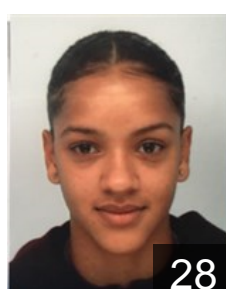

## Danguieger Deborah

Position: Goalkeeper  
Place of birth: Metz  
Date of birth: 28.04.1994  
Height: 174 cm

1

 FRA

## Deba Melvine

Position: Right Wing  
Place of birth: Paris  
Date of birth: 08.01.1998  
Height: 165 cm

84

 FRA

## Delalande Melissa

Position: Left Back  
Place of birth: Nogent-sur-Marne  
Date of birth: 11.06.1999  
Height: 172 cm

14

 FRA