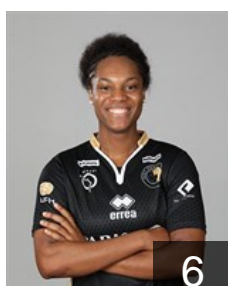

## Päkel Lila

Position: Centre Back  
Place of birth: Paris  
Date of birth: 26.03.1998  
Height: 174 cm

27

 ROU

## Pintea Crina Elena

Position: Line Player  
Place of birth: Podu Turcului  
Date of birth: 03.04.1990  
Height: 186 cm

7

 FRA