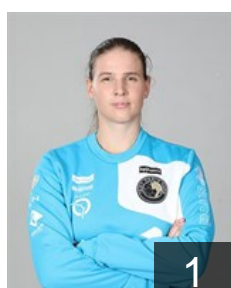

## Bulleux Chloe

Position: Right Wing  
Place of birth: Annecy  
Date of birth: 18.11.1991  
Height: 172 cm

24

 FRA

## Damiens Romane

Position: Right Back  
Place of birth: La Garenne-  
Date of birth: 02.03.1999  
Height: 177 cm

4

 FRA

## Danguieger Deborah

Position: Goalkeeper  
Place of birth: Metz  
Date of birth: 28.04.1994  
Height: 174 cm

1

 FRA