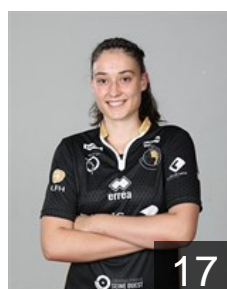

## Golba Zeina

Position: Wing  
Place of birth: Chatenay-Malabry  
Date of birth: 01.12.1999  
Height: 168 cm

92

 FRA

## Horacek Tamara

Position: Centre Back  
Place of birth: Pozega  
Date of birth: 05.11.1995  
Height: 178 cm

11

 FRA

## Lassource Deborah

Position: Back  
Place of birth: Maisons-Laffite  
Date of birth: 22.09.1999  
Height: 172 cm

22

 FRA