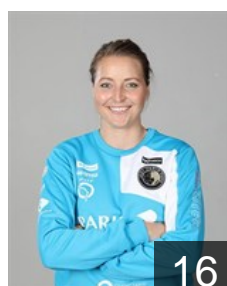

## Päkel Lila

Position: Centre Back  
Place of birth: Paris  
Date of birth: 26.03.1998  
Height: 174 cm

27

 ROU

## Pintea Crina Elena

Position: Line Player  
Place of birth: Podu Turcului  
Date of birth: 03.04.1990  
Height: 186 cm

7

 FRA

## Sercien Ugolin Oceane

Position: Left Back  
Place of birth: Cherbourg-  
Date of birth: 15.12.1997  
Height: 176 cm

6

 NOR