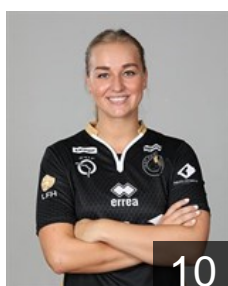

## Lefevre Louise

Position: Back  
Place of birth: Paris  
Date of birth: 20.07.1998  
Height: 178 cm

17

 CZE

## Malá Veronika

Position: Left Wing  
Place of birth: Pisek  
Date of birth: 06.05.1994  
Height: 169 cm

67

 FRA

## Mazens Alice

Position: Left Back  
Place of birth: Villiers  
Date of birth: 26.07.1998  
Height: 172 cm

19

 NOR