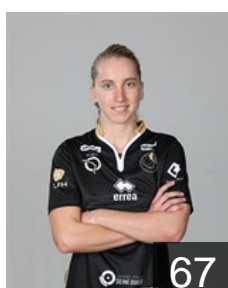

## Golba Zeina

Position: Wing  
Place of birth: Chatenay-Malabry  
Date of birth: 01.12.1999  
Height: 168 cm

92

 FRA

## Horacek Tamara

Position: Centre Back  
Place of birth: Pozega  
Date of birth: 05.11.1995  
Height: 178 cm

11

 FRA

## Lassource Deborah

Position: Back  
Place of birth: Maisons-Laffite  
Date of birth: 22.09.1999  
Height: 172 cm

22

 FRA

## Lefevre Louise

Position: Back  
Place of birth: Paris  
Date of birth: 20.07.1998  
Height: 178 cm

17

 CZE