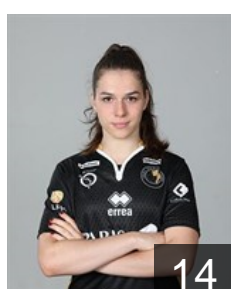

## Damiens Romane

Position: Right Back  
Place of birth: La Garenne-  
Date of birth: 02.03.1999  
Height: 177 cm

4

 FRA

## Danguieger Deborah

Position: Goalkeeper  
Place of birth: Metz  
Date of birth: 28.04.1994  
Height: 174 cm

1

 FRA

## Deba Melvine

Position: Right Wing  
Place of birth: Paris  
Date of birth: 08.01.1998  
Height: 165 cm

84

 FRA

## Delalande Melissa

Position: Left Back  
Place of birth: Nogent-sur-Marne  
Date of birth: 11.06.1999  
Height: 172 cm

14

 FRA