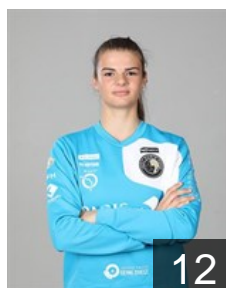

## Abbingh Lois

Position: Left Back  
Place of birth: Groningen  
Date of birth: 13.08.1992  
Height: 177 cm

18

 FRA