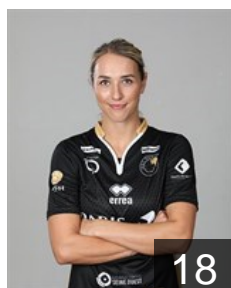

CLUB COMPETITIONS - DELEGATION LIST

Women's European Cup - EHF Cup 2017/18

FRA Paris 92 - Players

NED

Abbingh Lois

Position: Left Back
Place of birth: Groningen
Date of birth: 13.08.1992
Height: 177 cm

18