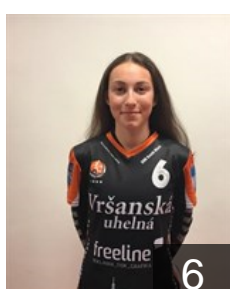

 CZE

Sipova Veronika

Position: Left Back
Place of birth: Litvínov
Date of birth: 21.03.2000
Height: 172 cm

 CZE

Striskova Adela

Position: Left Back
Place of birth: Most
Date of birth: 14.12.2000
Height: -

 CZE

Svihnosova Nikola

Position: Right Wing
Place of birth: Praha
Date of birth: 26.05.2000
Height: 166 cm

 SVK

Szarkova Simona

Position: Left Back
Place of birth: Nové Zámky
Date of birth: 02.01.1992
Height: 174 cm

 CZE

Ulbertova Adela

Position: Centre Back
Place of birth: Most
Date of birth: 25.12.2000
Height: 170 cm

 CZE

Zachova Dominika

Position: Right Wing
Place of birth: Plzen
Date of birth: 04.06.1996
Height: 175 cm