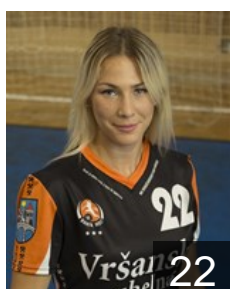

 CZE

Manakova Petra

Position: Centre Back
Place of birth: Roznov pod
Date of birth: 08.02.1989
Height: 174 cm

 CZE

Mikulaskova Veronika

Position: Centre Back
Place of birth: Olomouc
Date of birth: 16.10.2000
Height: -