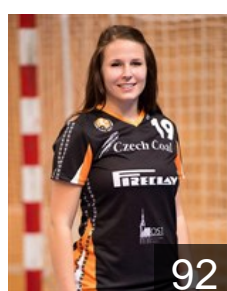

CZE
Janouskova Michaela
Position: Right Back
Place of birth: Mariánské Lázně
Date of birth: 21.11.1992
Height: 173 cm