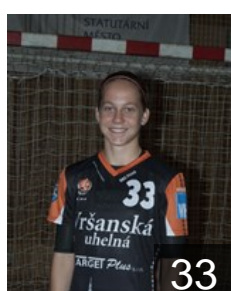

CZE
Eksteinova Tereza
Position: Right Wing
Place of birth: Plzeň
Date of birth: 11.03.1999
Height: 168 cm