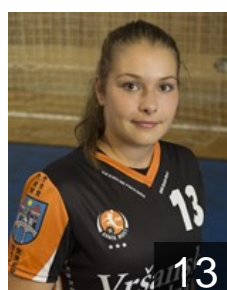

CZE
Dvorakova Veronika
Position: Left Wing
Place of birth: Cheb
Date of birth: 07.12.2000
Height: -

CZE
Eksteinova Tereza
Position: Right Wing
Place of birth: Plzeň
Date of birth: 11.03.1999
Height: 168 cm

CZE
Janouskova Michaela
Position: Right Back
Place of birth: Mariánské Lázně
Date of birth: 21.11.1992
Height: 173 cm

CZE
Jerabkova Marketa
Position: Centre Back
Place of birth: Plzeň
Date of birth: 08.02.1996
Height: 174 cm