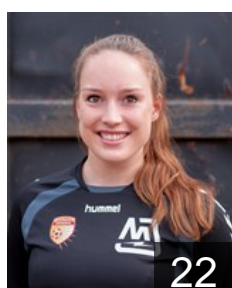

 **NED**

Bosch Lisa

Position: Left Wing
Place of birth: DALFSEN
Date of birth: 27.04.1999
Height: 165 cm

 **NED**

de Roode Sophie

Position: Centre Back
Place of birth: Dalfsen
Date of birth: 22.03.2000
Height: 165 cm

 **NED**

De Wild Nienke

Position: Right Back
Place of birth: Diemen
Date of birth: 28.03.1996
Height: 189 cm

 **NED**

Grob Evelien

Position: Goalkeeper
Place of birth: Hengelo
Date of birth: 17.12.1991
Height: 178 cm

 **NED**

Huizing Jill

Position: Left Back
Place of birth: Assen
Date of birth: 13.12.1999
Height: 166 cm

 **NED**

Janssen Ellen

Position: Goalkeeper
Place of birth: Maastricht
Date of birth: 14.08.1998
Height: 177 cm