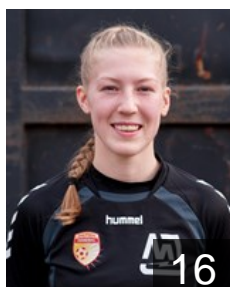

 **NED**

Pavkovic Ana

Position: Right Wing
Place of birth: Rotterdam
Date of birth: 28.10.1995
Height: -

 **NED**

Rijks Fenne

Position: Right Wing
Place of birth: Venray
Date of birth: 16.05.1996
Height: 167 cm