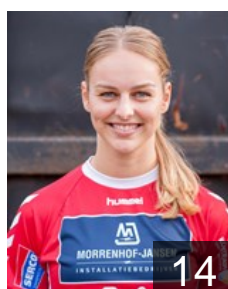

 **NED**

Bosch Lisa

Position: Left Wing
Place of birth: DALFSEN
Date of birth: 27.04.1999
Height: 165 cm

 **NED**

de Roode Sophie

Position: Centre Back
Place of birth: Dalfsen
Date of birth: 22.03.2000
Height: 165 cm

 **NED**

De Wild Nienke

Position: Right Back
Place of birth: Diemen
Date of birth: 28.03.1996
Height: 189 cm

 **NED**

Grob Evelien

Position: Goalkeeper
Place of birth: Hengelo
Date of birth: 17.12.1991
Height: 178 cm