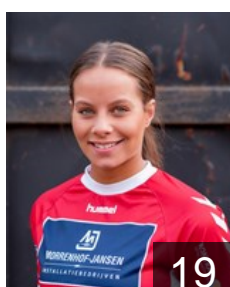

 **NED**

Van Leeuwen Roos

Position: Left Back
Place of birth: Amsterdam
Date of birth: 23.01.1997
Height: 183 cm

 **NED**

Wilmink Britte

Position: Line Player
Place of birth: Dalfsenn
Date of birth: 02.02.2000
Height: 173 cm

 **NED**

Wilsterman Nikki

Position: Left Wing
Place of birth: Alkmaar
Date of birth: 07.12.1996
Height: 170 cm

CLUB COMPETITIONS - DELEGATION LIST

Women's European Cup - EHF Cup 2017/18

 **NED** *Morrenhof Jansen Dalfsen - Team Officials*