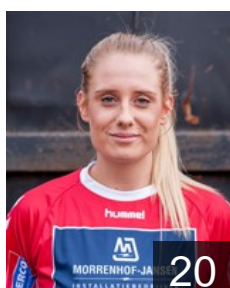

 **NED**

ten Holte Yara

Position: Goalkeeper
Place of birth: Amsterdam
Date of birth: 23.11.1999
Height: 175 cm

 **NED**

van der Horst Quinty

Position: Left Wing
Place of birth: Amsterdam
Date of birth: 31.05.1997
Height: 172 cm