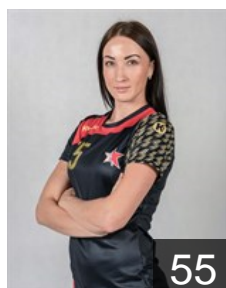

 RUS
Mironova Yulia
Position: Goalkeeper
Place of birth: Zvenigorod
Date of birth: 26.06.1998
Height: 178 cm

CLUB COMPETITIONS - DELEGATION LIST

Women's European Cup - EHF Cup 2017/18

 RUS HC Zvezda - Players

 RUS
Nikitina Irina
Position: Left Back
Place of birth: Togliatti
Date of birth: 21.03.1990
Height: 180 cm

 RUS
Nikitina Natalia
Position: Right Back
Place of birth: Alma-Ata
Date of birth: 20.01.1996
Height: 176 cm

 RUS
Osipova Nadezda
Position: Centre Back
Place of birth: Novokuznetsk
Date of birth: 08.12.1990
Height: 172 cm

 RUS
Petrenko Anastasiia
Position: Right Back
Place of birth: Togliatti
Date of birth: 15.04.1997
Height: 180 cm