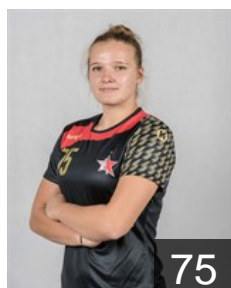

CLUB COMPETITIONS - DELEGATION LIST

Women's European Cup - EHF Cup 2017/18

 RUS HC Zvezda - Players

 RUS
Amelchenko Alena
Position: Line Player
Place of birth: St.-Petersburg
Date of birth: 07.07.1995
Height: -

 RUS
Anoshkina Evelina
Position: Goalkeeper
Place of birth: Samara
Date of birth: 26.06.1994
Height: 178 cm

 RUS
Bogdasheva Anna
Position: Right Wing
Place of birth: Moscow
Date of birth: 16.04.1993
Height: 176 cm

 RUS
Egorova Marianna
Position: Left Wing
Place of birth: Maykop
Date of birth: 06.08.1997
Height: 172 cm

 RUS
Galay Mariia
Position: Right Wing
Place of birth: Moscow
Date of birth: 09.07.1996
Height: 165 cm

 RUS
Illarionova Anastasiia
Position: Line Player
Place of birth: Istra, Moscow
Date of birth: 28.03.1999
Height: 179 cm

 RUS
Karaseva Anastasia
Position: Left Back
Place of birth: Volgograd
Date of birth: 23.12.1999
Height: 181 cm