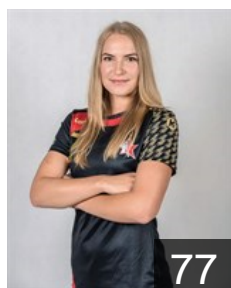

 RUS
Lesovaya Yana
Position: Centre Back
Place of birth: Istra
Date of birth: 28.12.1998
Height: 175 cm

 RUS
Listopad Anastasiia
Position: Right Back
Place of birth: Togliatti
Date of birth: 25.06.1994
Height: 177 cm

 RUS
Mironova Yulia
Position: Goalkeeper
Place of birth: Zvenigorod
Date of birth: 26.06.1998
Height: 178 cm

CLUB COMPETITIONS - DELEGATION LIST

Women's European Cup - EHF Cup 2017/18

 RUS HC Zvezda - Players