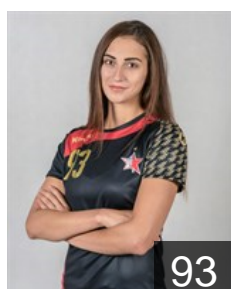

CLUB COMPETITIONS - DELEGATION LIST

Women's European Cup - EHF Cup 2017/18

 RUS HC Zvezda - Players

 RUS
Amelchenko Alena
Position: Line Player
Place of birth: St.-Petersburg
Date of birth: 07.07.1995
Height: -

 RUS
Anoshkina Evelina
Position: Goalkeeper
Place of birth: Samara
Date of birth: 26.06.1994
Height: 178 cm

 RUS
Bogdasheva Anna
Position: Right Wing
Place of birth: Moscow
Date of birth: 16.04.1993
Height: 176 cm

 RUS
Egorova Marianna
Position: Left Wing
Place of birth: Maykop
Date of birth: 06.08.1997
Height: 172 cm

 RUS
Galay Mariia
Position: Right Wing
Place of birth: Moscow
Date of birth: 09.07.1996
Height: 165 cm