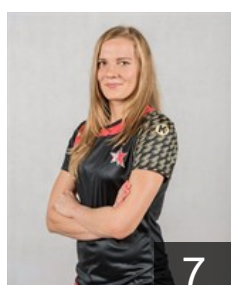

 RUS
Osipova Nadezda
Position: Centre Back
Place of birth: Novokuznetsk
Date of birth: 08.12.1990
Height: 172 cm

 RUS
Petrenko Anastasiia
Position: Right Back
Place of birth: Togliatti
Date of birth: 15.04.1997
Height: 180 cm

 RUS
Shulega Darina
Position: Goalkeeper
Place of birth: stanica
Date of birth: 03.05.1996
Height: 181 cm

 RUS
Tikhanova Serafima
Position: Goalkeeper
Place of birth: Moscow
Date of birth: 11.10.1998
Height: 183 cm

 RUS
Triobchuk Alina
Position: Right Back
Place of birth: Saint-Petersburg
Date of birth: 11.05.1999
Height: 176 cm

 RUS
Tserkovniuk Anastasia
Position: Centre Back
Place of birth: Protvino, Moscow
Date of birth: 18.09.1994
Height: 170 cm