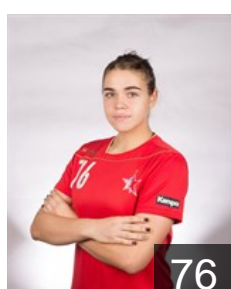

CLUB COMPETITIONS - DELEGATION LIST

Women's European Cup - EHF Cup 2017/18

 RUS HC Zvezda - Players

 RUS
Amelchenko Alena
Position: Line Player
Place of birth: St.-Petersburg
Date of birth: 07.07.1995
Height: -

 RUS
Anoshkina Evelina
Position: Goalkeeper
Place of birth: Samara
Date of birth: 26.06.1994
Height: 178 cm

 RUS
Bogdasheva Anna
Position: Right Wing
Place of birth: Moscow
Date of birth: 16.04.1993
Height: 176 cm

 RUS
Egorova Marianna
Position: Left Wing
Place of birth: Maykop
Date of birth: 06.08.1997
Height: 172 cm

 RUS
Galay Mariia
Position: Right Wing
Place of birth: Moscow
Date of birth: 09.07.1996
Height: 165 cm

 RUS
Illarionova Anastasiia
Position: Line Player
Place of birth: Istra, Moscow
Date of birth: 28.03.1999
Height: 179 cm

 RUS
Karaseva Anastasia
Position: Left Back
Place of birth: Volgograd
Date of birth: 23.12.1999
Height: 181 cm