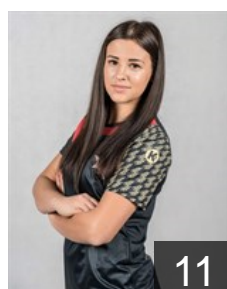

RUS
Egorova Marianna
Position: Left Wing
Place of birth: Maykop
Date of birth: 06.08.1997
Height: 172 cm