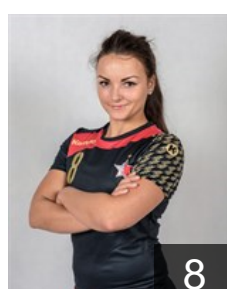

 RUS
Egorova Marianna
Position: Left Wing
Place of birth: Maykop
Date of birth: 06.08.1997
Height: 172 cm

 RUS
Galay Mariia
Position: Right Wing
Place of birth: Moscow
Date of birth: 09.07.1996
Height: 165 cm

 RUS
Illarionova Anastasiia
Position: Line Player
Place of birth: Istra, Moscow
Date of birth: 28.03.1999
Height: 179 cm

 RUS
Karaseva Anastasia
Position: Left Back
Place of birth: Volgograd
Date of birth: 23.12.1999
Height: 181 cm