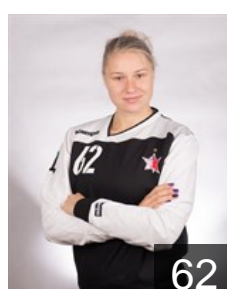

 RUS
Illarionova Anastasiia
Position: Line Player
Place of birth: Istra, Moscow
Date of birth: 28.03.1999
Height: 179 cm

 RUS
Karaseva Anastasia
Position: Left Back
Place of birth: Volgograd
Date of birth: 23.12.1999
Height: 181 cm

 RUS
Klimantceva Victoria
Position: Left Wing
Place of birth: Moscow
Date of birth: 26.09.1989
Height: 168 cm

 RUS
Kurbanova Natalia
Position: Line Player
Place of birth: Astrakhan
Date of birth: 31.01.1983
Height: 174 cm

 RUS
Lesovaya Yana
Position: Centre Back
Place of birth: Istra
Date of birth: 28.12.1998
Height: 175 cm

 RUS
Listopad Anastasiia
Position: Right Back
Place of birth: Togliatti
Date of birth: 25.06.1994
Height: 177 cm

 RUS
Mironova Yulia
Position: Goalkeeper
Place of birth: Zvenigorod
Date of birth: 26.06.1998
Height: 178 cm

CLUB COMPETITIONS - DELEGATION LIST

Women's European Cup - EHF Cup 2017/18

 RUS HC Zvezda - Players