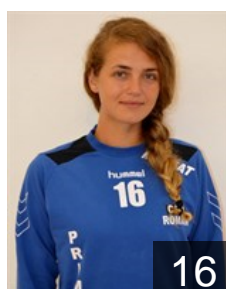

# CLUB COMPETITIONS - DELEGATION LIST

Women's European Cup - EHF Cup 2017/18

 ROU C.S.M. Roman - Players

 ROU

**Simion Greta Ionela**

Position: Line Player  
Place of birth: Bucuresti  
Date of birth: 02.03.1986  
Height: 175 cm

 ROU

**Stanciulescu Mihaela**

Position: Right Back  
Place of birth: Constanta  
Date of birth: 08.11.1988  
Height: 179 cm

 ROU

**Stoleru Carmen Dumitrita**

Position: Centre Back  
Place of birth: Piatra Neamt  
Date of birth: 11.10.1986  
Height: 173 cm

 UKR

**Tymoshenkova Viktoriya**

Position: Goalkeeper  
Place of birth: Livov  
Date of birth: 04.11.1983  
Height: 185 cm