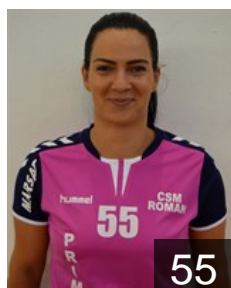

## Popescu Mihaela Diana

Position: Goalkeeper  
Place of birth: Slatina  
Date of birth: 27.03.1990  
Height: 180 cm

 ROU

## Simion Ana Maria

Position: Right Wing  
Place of birth: Slatina  
Date of birth: 05.10.1988  
Height: 170 cm

# CLUB COMPETITIONS - DELEGATION LIST

Women's European Cup - EHF Cup 2017/18

 ROU C.S.M. Roman - Players

 ROU

**Simion Greta Ionela**

Position: Line Player  
Place of birth: Bucuresti  
Date of birth: 02.03.1986  
Height: 175 cm

 ROU

**Stanciulescu Mihaela**

Position: Right Back  
Place of birth: Constanta  
Date of birth: 08.11.1988  
Height: 179 cm

 ROU

**Stoleru Carmen Dumitrita**

Position: Centre Back  
Place of birth: Piatra Neamt  
Date of birth: 11.10.1986  
Height: 173 cm