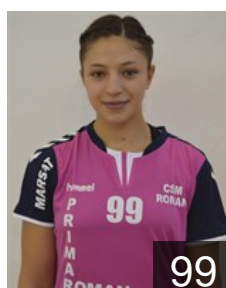

## Iovanescu A.

Position: Line Player  
Place of birth: Constanta  
Date of birth: 08.12.1987  
Height: 170 cm

 ROU

## Pislaru Ludmila Tereza

Position: Goalkeeper  
Place of birth: Roman  
Date of birth: 28.04.1982  
Height: 187 cm

 ROU

## Polocoser Anca Georgiana

Position: Left Back  
Place of birth: Suceava  
Date of birth: 01.05.1997  
Height: 180 cm

 ROU