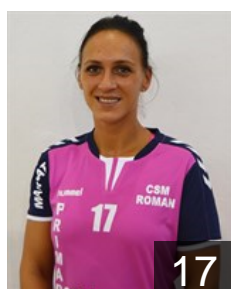

## Simion Ana Maria

Position: Right Wing  
Place of birth: Slatina  
Date of birth: 05.10.1988  
Height: 170 cm

# CLUB COMPETITIONS - DELEGATION LIST

Women's European Cup - EHF Cup 2017/18

 ROU C.S.M. Roman - Players

 ROU

**Simion Greta Ionela**

Position: Line Player  
Place of birth: Bucuresti  
Date of birth: 02.03.1986  
Height: 175 cm

 ROU

**Stanciulescu Mihaela**

Position: Right Back  
Place of birth: Constanta  
Date of birth: 08.11.1988  
Height: 179 cm

 ROU

**Stoleru Carmen Dumitrita**

Position: Centre Back  
Place of birth: Piatra Neamt  
Date of birth: 11.10.1986  
Height: 173 cm