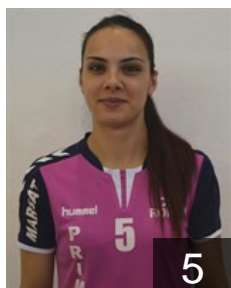

## Boljevic Jasna

Position: Right Back  
Place of birth: Podgorica  
Date of birth: 16.03.1989  
Height: 185 cm

 ROU

## Chitacu Oana Alina

Position: Right Wing  
Place of birth: Odobesti  
Date of birth: 12.08.1986  
Height: 168 cm

 ROU

## Cilici Lacramioara

Position: Left Wing  
Place of birth: Galati  
Date of birth: 16.08.1990  
Height: 169 cm

 POR