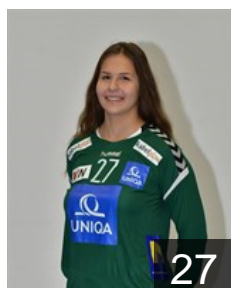

 AUT

Flöck Verena

Position: Goalkeeper
Place of birth: Vienna
Date of birth: 29.06.1992
Height: 176 cm

 AUT

Fritz-Castro Isabella

Position: Goalkeeper
Place of birth: Mödling
Date of birth: 19.11.1998
Height: 172 cm

 HUN

Hajgato Anna

Position: Goalkeeper
Place of birth: Budapest
Date of birth: 27.04.1992
Height: 170 cm

CLUB COMPETITIONS - DELEGATION LIST

Women's European Cup - EHF Cup 2017/18

 AUT Hypo Niederösterreich - Players

 AUT

Hirsch Stefanie

Position: Goalkeeper
Place of birth: Mödling
Date of birth: 25.12.1998
Height: 173 cm

 HUN

Kiss Kitti

Position: Right Wing
Place of birth: Győr
Date of birth: 13.03.1994
Height: 163 cm