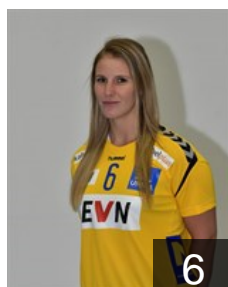

 AUT

Barisic Tatjana

Position: Left Wing
Place of birth: Schwaz
Date of birth: 23.09.1998
Height: 167 cm

 AUT

Bauer Johanna

Position: Left Wing
Place of birth: Wien
Date of birth: 13.06.1997
Height: 167 cm

 AUT

Berlini Elena

Position: Centre Back
Place of birth: Mödling
Date of birth: 31.10.1999
Height: 173 cm

 HUN

Dalnoki Klaudia Alexa

Position: Left Wing
Place of birth: Budapest
Date of birth: 27.02.1998
Height: 164 cm