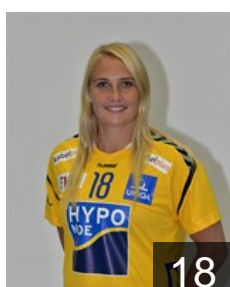

 AUT

Barisic Tatjana

Position: Left Wing
Place of birth: Schwaz
Date of birth: 23.09.1998
Height: 167 cm

 AUT

Bauer Johanna

Position: Left Wing
Place of birth: Wien
Date of birth: 13.06.1997
Height: 167 cm

 AUT

Berlini Elena

Position: Centre Back
Place of birth: Mödling
Date of birth: 31.10.1999
Height: 173 cm

 HUN

Dalnoki Klaudia Alexa

Position: Left Wing
Place of birth: Budapest
Date of birth: 27.02.1998
Height: 164 cm

 AUT

Dedic Mirela

Position: Left Wing
Place of birth: Bruck an der Mur
Date of birth: 15.12.1991
Height: 169 cm

 AUT

Draguljic Sarah

Position: Line Player
Place of birth: Linz
Date of birth: 25.01.2000
Height: 171 cm

 AUT

Dramac Isabel

Position: Left Back
Place of birth: Wien
Date of birth: 17.05.2000
Height: 164 cm

 ISL

Einarsdottir Hildigunnur

Position: Line Player
Place of birth: Reykjavik
Date of birth: 11.02.1988
Height: 180 cm