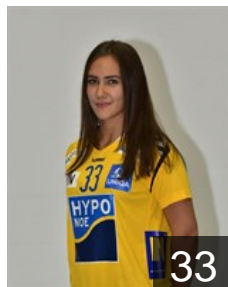

CLUB COMPETITIONS - DELEGATION LIST

Women's European Cup - EHF Cup 2017/18

 AUT Hypo Niederösterreich - Players

 AUT

Acimovic Gorica

Position: Left Back
Place of birth: Banja Luka
Date of birth: 28.02.1985
Height: 186 cm

 AUT

Barisic Tatjana

Position: Left Wing
Place of birth: Schwaz
Date of birth: 23.09.1998
Height: 167 cm

 AUT

Bauer Johanna

Position: Left Wing
Place of birth: Wien
Date of birth: 13.06.1997
Height: 167 cm