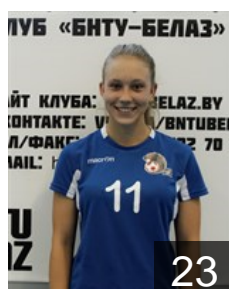

17

 BLR

Mazgo Anastasiya

Position: Left Back
Place of birth: Lepel
Date of birth: 04.01.1995
Height: 182 cm

47

 BLR

Mihailouskaya Zaryna

Position: Right Wing
Place of birth: Slutsk
Date of birth: 25.04.1999
Height: 170 cm

BLR

Safonova Alesya

Position: Goalkeeper
Place of birth: Minsk
Date of birth: 30.11.1979
Height: 184 cm

BLR

Shah Dziana

Position: Right Back
Place of birth: Oshmyani
Date of birth: 23.01.2000
Height: 180 cm

BLR

Shut Yuliya

Position: Goalkeeper
Place of birth: Gancevichi
Date of birth: 11.03.1994
Height: 183 cm

BLR

Snezhka Sniazana

Position: Back
Place of birth: Gomel
Date of birth: 15.10.2000
Height: 177 cm

BLR

Sukhamirava Hanna

Position: Back
Place of birth: Slutsk
Date of birth: 20.05.1984
Height: 175 cm

BLR

Trayan Maryia

Position: Goalkeeper
Place of birth: Lida
Date of birth: 14.05.2000
Height: 180 cm

BLR

Trayan Palina