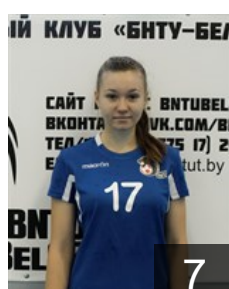

BLR

Safonova Alesya

Position: Goalkeeper
Place of birth: Minsk
Date of birth: 30.11.1979
Height: 184 cm

BLR

Shah Dziana

Position: Right Back
Place of birth: Oshmyani
Date of birth: 23.01.2000
Height: 180 cm

BLR

Shut Yuliya

Position: Goalkeeper
Place of birth: Gancevichi
Date of birth: 11.03.1994
Height: 183 cm

BLR

Snezhka Sniazana

Position: Back
Place of birth: Gomel
Date of birth: 15.10.2000
Height: 177 cm

BLR

Sukhamirava Hanna

Position: Back
Place of birth: Slutsk
Date of birth: 20.05.1984
Height: 175 cm

BLR

Trayan Maryia

Position: Goalkeeper
Place of birth: Lida
Date of birth: 14.05.2000
Height: 180 cm

BLR

Trayan Palina

Position: Back
Place of birth: Lida
Date of birth: 14.05.2000
Height: 180 cm

BLR

Zhuk Alena

Position: Line Player
Place of birth: Grodno
Date of birth: 16.04.2000
Height: 177 cm

Left Club

BLR

Nikitsina Volha