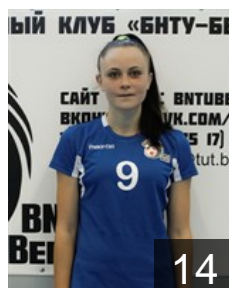

17

 BLR

Mazgo Anastasiya

Position: Left Back
Place of birth: Lepel
Date of birth: 04.01.1995
Height: 182 cm

47

 BLR

Mihailouskaya Zaryna

Position: Right Wing
Place of birth: Slutsk
Date of birth: 25.04.1999
Height: 170 cm

33

 BLR

Rudkouskaya Tatsiana

Position: Right Wing
Place of birth: Bobruisk
Date of birth: 23.01.1997
Height: -

44

CLUB COMPETITIONS - DELEGATION LIST

Women's European Cup - EHF Cup 2017/18

BLR BNTU-BelAZ Minsk Reg. - Players

BLR

Safonova Alesya

Position: Goalkeeper
Place of birth: Minsk
Date of birth: 30.11.1979
Height: 184 cm

BLR

Shah Dziana

Position: Right Back
Place of birth: Oshmyani
Date of birth: 23.01.2000
Height: 180 cm

BLR

Shut Yuliya

Position: Goalkeeper
Place of birth: Gancevichi
Date of birth: 11.03.1994
Height: 183 cm

BLR

Snezhka Sniazana

Position: Back
Place of birth: Gomel
Date of birth: 15.10.2000
Height: 177 cm

BLR