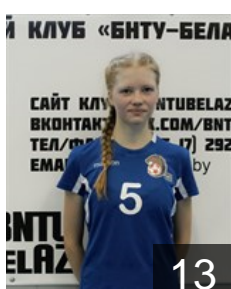

BLR

Safonova Alesya

Position: Goalkeeper
Place of birth: Minsk
Date of birth: 30.11.1979
Height: 184 cm

BLR

Shah Dziana

Position: Right Back
Place of birth: Oshmyani
Date of birth: 23.01.2000
Height: 180 cm

BLR

Shut Yuliya

Position: Goalkeeper
Place of birth: Gancevichi
Date of birth: 11.03.1994
Height: 183 cm

BLR

Snezhka Sniazana

Position: Back
Place of birth: Gomel
Date of birth: 15.10.2000
Height: 177 cm

BLR

Sukhamirava Hanna

Position: Back
Place of birth: Slutsk
Date of birth: 20.05.1984
Height: 175 cm

BLR

Trayan Maryia

Position: Goalkeeper
Place of birth: Lida
Date of birth: 14.05.2000
Height: 180 cm

BLR

Trayan Palina

Position: Back
Place of birth: Lida
Date of birth: 14.05.2000
Height: 180 cm

BLR

Zhuk Alena

Position: Line Player
Place of birth: Grodno
Date of birth: 16.04.2000
Height: 177 cm

Left Club

BLR

Nikitsina Volha