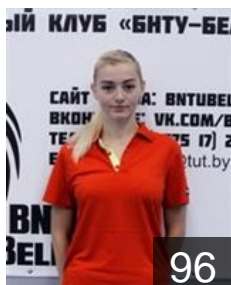

BLR

Shut Yuliya

Position: Goalkeeper
Place of birth: Gancevichi
Date of birth: 11.03.1994
Height: 183 cm

BLR

Snezhka Sniazana

Position: Back
Place of birth: Gomel
Date of birth: 15.10.2000
Height: 177 cm

BLR

Sukhamirava Hanna

Position: Back
Place of birth: Slutsk
Date of birth: 20.05.1984
Height: 175 cm

BLR

Trayan Maryia

Position: Goalkeeper
Place of birth: Lida
Date of birth: 14.05.2000
Height: 180 cm

BLR

Trayan Palina

Position: Back
Place of birth: Lida
Date of birth: 14.05.2000
Height: 180 cm

BLR

Zhuk Alena

Position: Line Player
Place of birth: Grodno
Date of birth: 16.04.2000
Height: 177 cm

Left Club

BLR

Nikitsina Volha

Position: Goalkeeper
Place of birth: Belinichi
Date of birth: 21.07.1996
Height: -

Left Club on 06.11.2017

CLUB COMPETITIONS - DELEGATION LIST

Women's European Cup - EHF Cup 2017/18

 BLR BNTU-BelAZ Minsk Reg. - Team Officials