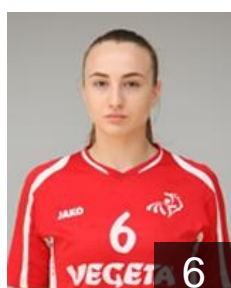

CLUB COMPETITIONS - DELEGATION LIST

Women's European Cup - EHF Cup 2017/18

 CRO HC Podravka - Players

 CRO

Papac Iva

Position: Left Back
Place of birth: ZAGREB
Date of birth: 21.11.1998
Height: 176 cm

 CRO

Pavlovic Lara

Position: Right Wing
Place of birth: KOPRIVNICA
Date of birth: 14.12.1998
Height: -

 CRO

Petika Tena

Position: Left Back
Place of birth: KOPRIVNICA
Date of birth: 16.06.2000
Height: -

 CRO

Petricevic Klara

Position: Left Wing
Place of birth: KOPRIVNICA
Date of birth: 04.09.2000
Height: 168 cm

 CRO

Popovic Elena

Position: Line Player
Place of birth: KOPRIVNICA
Date of birth: 29.05.2000
Height: -

 CRO

Toth Ana