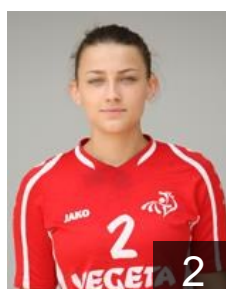

 CRO

Mrden Ivona

Position: Centre Back
Place of birth: ZAGREB
Date of birth: 29.12.1998
Height: -

 CRO

Nemaskalo Ekatarina

Position: Left Wing
Place of birth: BROVARI
Date of birth: 31.07.1989
Height: 170 cm

CLUB COMPETITIONS - DELEGATION LIST

Women's European Cup - EHF Cup 2017/18

 CRO HC Podravka - Players

 CRO

Papac Iva

Position: Left Back
Place of birth: ZAGREB
Date of birth: 21.11.1998
Height: 176 cm

 CRO

Pavlovic Lara

Position: Right Wing
Place of birth: KOPRIVNICA
Date of birth: 14.12.1998
Height: -

 CRO

Petika Tena

Position: Left Back
Place of birth: KOPRIVNICA
Date of birth: 16.06.2000
Height: -

 CRO

Petricevic Klara