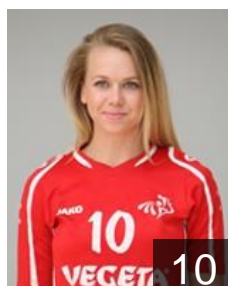

Position: Left Wing
Place of birth: KOPRIVNICA
Date of birth: 14.08.1998
Height: -

 CRO

Jukic Antonia

Position: Goalkeeper
Place of birth: Split
Date of birth: 09.05.1992
Height: 172 cm

 CRO

Kapitanovic Ivana

Position: Goalkeeper
Place of birth: Split
Date of birth: 17.09.1994
Height: 186 cm

 CRO

Karlovcan Korina

Position: Left Wing
Place of birth: ZAGREB
Date of birth: 18.10.1998
Height: -

 CRO

Krsnik Dora

Position: Centre Back
Place of birth: Zagreb
Date of birth: 19.01.1992
Height: 170 cm

 CRO

Mrden Ivona

Position: Centre Back
Place of birth: ZAGREB
Date of birth: 29.12.1998
Height: -

 CRO

Nemaskalo Ekatarina

Position: Left Wing
Place of birth: BROVARI
Date of birth: 31.07.1989
Height: 170 cm