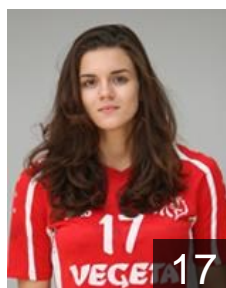

 CRO

Mrden Ivona

Position: Centre Back
Place of birth: ZAGREB
Date of birth: 29.12.1998
Height: -

 CRO

Nemaskalo Ekatarina

Position: Left Wing
Place of birth: BROVARI
Date of birth: 31.07.1989
Height: 170 cm

CLUB COMPETITIONS - DELEGATION LIST

Women's European Cup - EHF Cup 2017/18

 CRO HC Podravka - Players

 CRO

Papac Iva

Position: Left Back
Place of birth: ZAGREB
Date of birth: 21.11.1998
Height: 176 cm

 CRO

Pavlovic Lara

Position: Right Wing
Place of birth: KOPRIVNICA
Date of birth: 14.12.1998
Height: -

 CRO

Petika Tena

Position: Left Back
Place of birth: KOPRIVNICA
Date of birth: 16.06.2000
Height: -

 CRO

Petricevic Klara