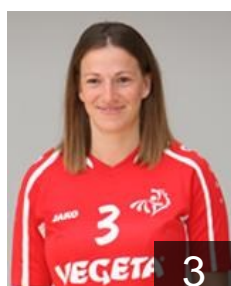

CRO

Turk Ana

Position: Right Wing
Place of birth: Jakarta
Date of birth: 29.06.1989
Height: 169 cm