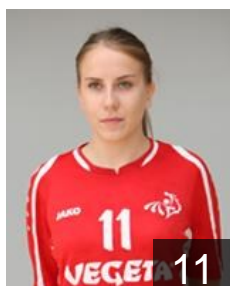

Position: Left Wing
Place of birth: KOPRIVNICA
Date of birth: 14.08.1998
Height: -

 CRO

Jukic Antonia

Position: Goalkeeper
Place of birth: Split
Date of birth: 09.05.1992
Height: 172 cm

 CRO

Kapitanovic Ivana

Position: Goalkeeper
Place of birth: Split
Date of birth: 17.09.1994
Height: 186 cm

 CRO

Karlovcan Korina

Position: Left Wing
Place of birth: ZAGREB
Date of birth: 18.10.1998
Height: -

 CRO

Krsnik Dora

Position: Centre Back
Place of birth: Zagreb
Date of birth: 19.01.1992
Height: 170 cm

 CRO

Mrden Ivona

Position: Centre Back
Place of birth: ZAGREB
Date of birth: 29.12.1998
Height: -

 CRO

Nemaskalo Ekatarina

Position: Left Wing
Place of birth: BROVARI
Date of birth: 31.07.1989
Height: 170 cm