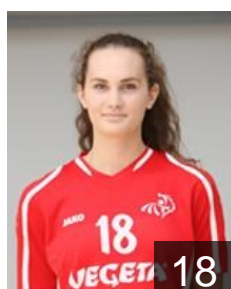

 CRO

Mrden Ivona

Position: Centre Back
Place of birth: ZAGREB
Date of birth: 29.12.1998
Height: -

 CRO

Nemaskalo Ekatarina

Position: Left Wing
Place of birth: BROVARI
Date of birth: 31.07.1989
Height: 170 cm

CLUB COMPETITIONS - DELEGATION LIST

Women's European Cup - EHF Cup 2017/18

 CRO HC Podravka - Players

 CRO

Papac Iva

Position: Left Back
Place of birth: ZAGREB
Date of birth: 21.11.1998
Height: 176 cm

 CRO

Pavlovic Lara

Position: Right Wing
Place of birth: KOPRIVNICA
Date of birth: 14.12.1998
Height: -

 CRO

Petika Tena

Position: Left Back
Place of birth: KOPRIVNICA
Date of birth: 16.06.2000
Height: -

 CRO

Petricevic Klara

Position: Left Wing
Place of birth: KOPRIVNICA
Date of birth: 04.09.2000
Height: 168 cm

 CRO

Popovic Elena

Position: Line Player
Place of birth: KOPRIVNICA
Date of birth: 29.05.2000
Height: -

 CRO

Toth Ana