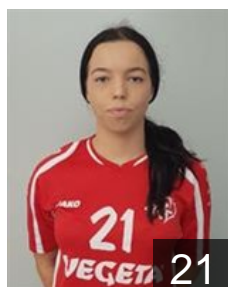

Dezic Ivana

Position: Right Back
Place of birth: VARAZDIN
Date of birth: 27.07.1994
Height: -

 CRO

Dzono Dragica

Position: Line Player
Place of birth: Mostar
Date of birth: 24.05.1987
Height: 186 cm

 CRO

Ecimovic Magdalena

Position: Goalkeeper
Place of birth: SPLIT
Date of birth: 24.07.1998
Height: 181 cm

 CRO

Franusic Lea

Position: Right Back
Place of birth: DUBROVNIK
Date of birth: 07.09.2000
Height: -

 CRO

Horvat Magdalena

Position: Left Wing
Place of birth: KOPRIVNICA
Date of birth: 14.08.1998
Height: -

 CRO

Jukic Antonia

Position: Goalkeeper
Place of birth: Split
Date of birth: 09.05.1992
Height: 172 cm

 CRO

Kapitanovic Ivana