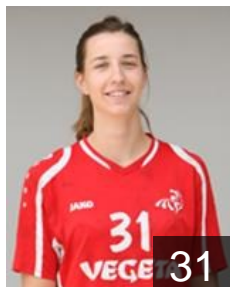

CLUB COMPETITIONS - DELEGATION LIST

Women's European Cup - EHF Cup 2017/18

 CRO HC Podravka - Players

 CRO

Debelic Ana

Position: Line Player
Place of birth: Rijeka
Date of birth: 09.01.1994
Height: 182 cm

 CRO

Dezic Ivana

Position: Right Back
Place of birth: VARAZDIN
Date of birth: 27.07.1994
Height: -

 CRO

Dzono Dragica

Position: Line Player
Place of birth: Mostar
Date of birth: 24.05.1987
Height: 186 cm

 CRO

Ecimovic Magdalena

Position: Goalkeeper
Place of birth: SPLIT
Date of birth: 24.07.1998
Height: 181 cm

 CRO

Franusic Lea

Position: Right Back
Place of birth: DUBROVNIK
Date of birth: 07.09.2000
Height: -

 CRO

Horvat Magdalena