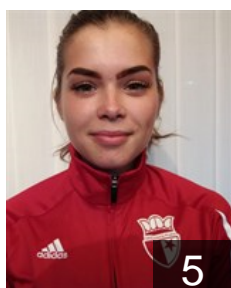

CZE

Motejllova Nikola

Position: Left Wing
Place of birth: Ustí nad Labem
Date of birth: 20.09.1997
Height: 163 cm