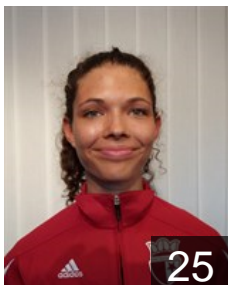

CLUB COMPETITIONS - DELEGATION LIST

Women's European Cup - EHF Cup 2017/18

CZE DHC Slavia Praha - Players

CZE

Svobodova Eva

Position: Left Wing
Place of birth: Praha
Date of birth: 29.04.1998
Height: -