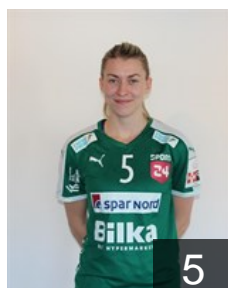

CLUB COMPETITIONS - DELEGATION LIST

Women's European Cup - EHF Cup 2017/18

 DEN Viborg HK - Players

 SWE

Daglund Hanna Karin

Position: Goalkeeper
Place of birth: Västerås
Date of birth: 03.04.1994
Height: 179 cm

 DEN

Hald Signe

Position: Line Player
Place of birth: Odense
Date of birth: 17.06.1995
Height: 179 cm

 DEN

Hansen Amalie Groen

Position: Left Wing
Place of birth: Fredericia
Date of birth: 30.10.1996
Height: 170 cm

 DEN

Haugsted Line

Position: Left Back
Place of birth: Skive
Date of birth: 11.11.1994
Height: 177 cm

 DEN

Hoeg-Poulsen Clara

Position: Centre Back
Place of birth: Viborg
Date of birth: 26.05.1998
Height: 175 cm