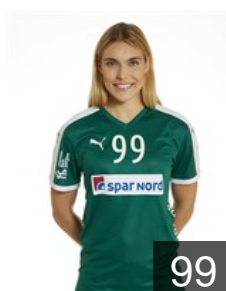

NED
Van Olphen Sanne
Position: Right Back
Place of birth: Gravenhage
Date of birth: 13.03.1989
Height: 175 cm

TEAM OFFICIALS

DEN
Pedersen Allan Heine

Date of birth: 13.01.1980