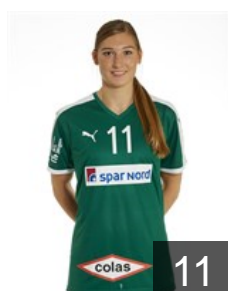

CLUB COMPETITIONS - DELEGATION LIST

Women's European Cup - EHF Cup 2017/18

 DEN Viborg HK - Players

 SWE

Daglund Hanna Karin

Position: Goalkeeper
Place of birth: Västerås
Date of birth: 03.04.1994
Height: 179 cm

 DEN

Hald Signe

Position: Line Player
Place of birth: Odense
Date of birth: 17.06.1995
Height: 179 cm

 DEN

Hansen Amalie Groen

Position: Left Wing
Place of birth: Fredericia
Date of birth: 30.10.1996
Height: 170 cm

 DEN

Haugsted Line

Position: Left Back
Place of birth: Skive
Date of birth: 11.11.1994
Height: 177 cm

 DEN

Hoeg-Poulsen Clara

Position: Centre Back
Place of birth: Viborg
Date of birth: 26.05.1998
Height: 175 cm

 DEN

Hoeg-Poulsen Marie

Position: Left Wing
Place of birth: Viborg
Date of birth: 10.12.1999
Height: 167 cm

 DEN

Hykkelbjerg Anne Kjelstrup

Position: Line Player
Place of birth: Viborg
Date of birth: 16.01.2000
Height: 175 cm