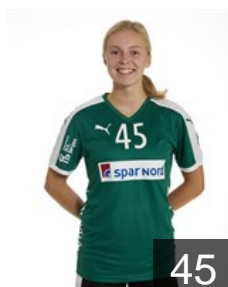

 DEN

Hald Signe

Position: Line Player
Place of birth: Odense
Date of birth: 17.06.1995
Height: 179 cm

 DEN

Hansen Amalie Groen

Position: Left Wing
Place of birth: Fredericia
Date of birth: 30.10.1996
Height: 170 cm

 DEN

Haugsted Line

Position: Left Back
Place of birth: Skive
Date of birth: 11.11.1994
Height: 177 cm

 DEN

Hoeg-Poulsen Clara

Position: Centre Back
Place of birth: Viborg
Date of birth: 26.05.1998
Height: 175 cm

 DEN

Hoeg-Poulsen Marie

Position: Left Wing
Place of birth: Viborg
Date of birth: 10.12.1999
Height: 167 cm

 DEN

Hykkelbjerg Anne Kjelstrup

Position: Line Player
Place of birth: Viborg
Date of birth: 16.01.2000
Height: 175 cm

 DEN

Jensen Line Uno

Position: Centre Back
Place of birth: Kolding
Date of birth: 19.10.1993
Height: -

 DEN

Jörgensen Kristina

Position: Left Back
Place of birth: Horsens
Date of birth: 17.01.1998
Height: 185 cm