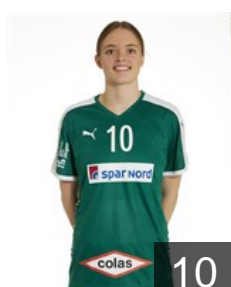

 DEN

Haugsted Line

Position: Left Back
Place of birth: Skive
Date of birth: 11.11.1994
Height: 177 cm

 DEN

Hoeg-Poulsen Clara

Position: Centre Back
Place of birth: Viborg
Date of birth: 26.05.1998
Height: 175 cm

 DEN

Hoeg-Poulsen Marie

Position: Left Wing
Place of birth: Viborg
Date of birth: 10.12.1999
Height: 167 cm

 DEN

Hykkelbjerg Anne Kjelstrup

Position: Line Player
Place of birth: Viborg
Date of birth: 16.01.2000
Height: 175 cm

 DEN

Jensen Line Uno

Position: Centre Back
Place of birth: Kolding
Date of birth: 19.10.1993
Height: -

 DEN

Jörgensen Kristina

Position: Left Back
Place of birth: Horsens
Date of birth: 17.01.1998
Height: 185 cm

 DEN

Lundgreen Nikoline Skals

Position: Right Back
Place of birth: Faaborg-Midtfyn
Date of birth: 07.01.1998
Height: 187 cm

 DEN

Nielsen Filtenborg A.

Position: Right Wing
Place of birth: Randers
Date of birth: 30.12.1998
Height: 179 cm