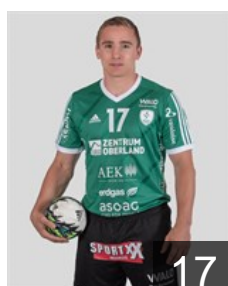

## Giovanelli Marco

Position: Right Back  
Place of birth: Frutigen  
Date of birth: 19.06.1998  
Height: -  
Weight: -

SUI

## Glatthard Viktor

Position: Line Player  
Place of birth: Meiringen  
Date of birth: 15.11.1993  
Height: 196 cm  
Weight: 94 kg

SUI