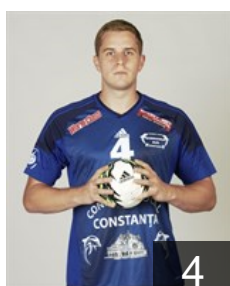

 ROU
Bologa Alexandru

Position: Left Back
Place of birth: SIGHISOARA
Date of birth: 23.06.1996
Height: 193 cm
Weight: 96 kg

 ROU
Buricea George Ionut

Position: Left Wing
Place of birth: Braila
Date of birth: 01.08.1979
Height: 179 cm
Weight: 80 kg

 SRB
Crnoglavac Nikola

Position: Right Back
Place of birth: Kraljevo
Date of birth: 22.04.1992
Height: 195 cm
Weight: 91 kg

 SRB
Cutura Dalibor

Position: Centre Back
Place of birth: Sombor
Date of birth: 14.06.1975
Height: 190 cm
Weight: 91 kg

 ROU
Ignat Sabin Iulian

Position: Centre Back
Place of birth: PIATRA NEAMT
Date of birth: 29.07.1987
Height: 191 cm
Weight: 86 kg

 BIH
Malinovic Dejan

Position: Right Back
Place of birth: Banja Luka
Date of birth: 12.04.1992
Height: 191 cm
Weight: 90 kg