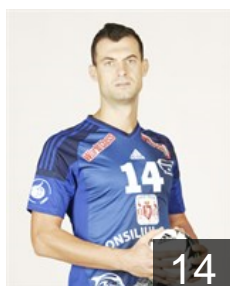

 ROU

Rohozneanu Dan Mihai

Position: Centre Back
Place of birth: Suceava
Date of birth: 17.09.1984
Height: 187 cm
Weight: 90 kg

 SRB

Sijan Dane

Position: Goalkeeper
Place of birth: Beograd
Date of birth: 05.02.1977
Height: 195 cm
Weight: 120 kg

 ROU

Soare Dragos Dumitriu

Position: Line Player
Place of birth: Ploiesti
Date of birth: 23.07.1989
Height: -
Weight: -

 ROU

Stanescu Ionut Rudi

Position: Goalkeeper
Place of birth: Brasov
Date of birth: 14.08.1979
Height: 196 cm
Weight: 103 kg

 ROU

Toma Laurentiu Mihai

Position: Right Wing
Place of birth: Ploiesti
Date of birth: 28.06.1981
Height: 194 cm
Weight: 90 kg

 ROU

Tudorancea Dumitru Bogdan

Position: Left Back
Place of birth: Navodari
Date of birth: 12.11.1992
Height: 192 cm
Weight: 95 kg

 ROU

Vasile Dan Lucian

Position: Goalkeeper
Place of birth: Bistri?a
Date of birth: 09.07.1997
Height: 189 cm
Weight: 87 kg

 SRB

Vujadinovic Predrag

Position: Left Wing
Place of birth: Vrbas
Date of birth: 12.07.1983
Height: 187 cm
Weight: 86 kg