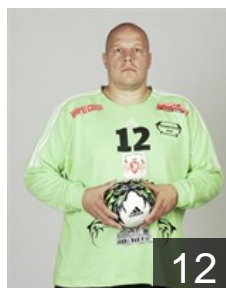

 SRB
Nikolic Zoran

Position: Line Player
Place of birth: Beograd
Date of birth: 23.02.1991
Height: 188 cm
Weight: 94 kg

CLUB COMPETITIONS - DELEGATION LIST

Men's EHF Cup 2017/2018

 ROU CSM Constanta - Players

 ROU

Nistor Ionita Ionut

Position: Right Wing
Place of birth: Bucuresti
Date of birth: 24.05.1994
Height: 184 cm
Weight: 80 kg

 MNE

Rakcevic Mladen

Position: Line Player
Place of birth: Cetinje
Date of birth: 10.02.1982
Height: 179 cm
Weight: 105 kg

 ROU

Rohozneanu Dan Mihai

Position: Centre Back
Place of birth: Suceava
Date of birth: 17.09.1984
Height: 187 cm
Weight: 90 kg

 SRB

Sijan Dane

Position: Goalkeeper
Place of birth: Beograd
Date of birth: 05.02.1977
Height: 195 cm
Weight: 120 kg