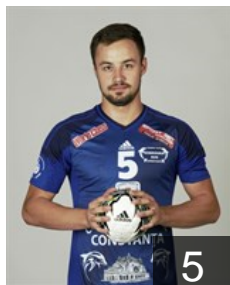

 SRB
Mladenovic Nemanja

Position: Left Back
Place of birth: Sombor
Date of birth: 04.01.1994
Height: 193 cm
Weight: 90 kg

 ROU
Moisa Bogdan Ionut

Position: Left Back
Place of birth: Bacau
Date of birth: 30.01.1993
Height: 190 cm
Weight: 88 kg

 SRB
Nikolic Zoran

Position: Line Player
Place of birth: Beograd
Date of birth: 23.02.1991
Height: 188 cm
Weight: 94 kg

CLUB COMPETITIONS - DELEGATION LIST

Men's EHF Cup 2017/2018

 ROU CSM Constanta - Players

 ROU

Nistor Ionita Ionut

Position: Right Wing
Place of birth: Bucuresti
Date of birth: 24.05.1994
Height: 184 cm
Weight: 80 kg

 MNE

Rakcevic Mladen

Position: Line Player
Place of birth: Cetinje
Date of birth: 10.02.1982
Height: 179 cm
Weight: 105 kg

 ROU

Rohozneanu Dan Mihai

Position: Centre Back
Place of birth: Suceava
Date of birth: 17.09.1984
Height: 187 cm
Weight: 90 kg

 SRB

Sijan Dane

Position: Goalkeeper
Place of birth: Beograd
Date of birth: 05.02.1977
Height: 195 cm
Weight: 120 kg