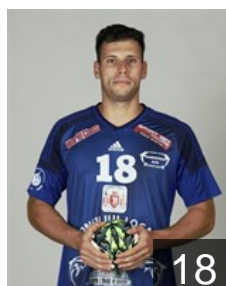

 ROU

Nistor Ionita Ionut

Position: Right Wing
Place of birth: Bucuresti
Date of birth: 24.05.1994
Height: 184 cm
Weight: 80 kg

 MNE

Rakcevic Mladen

Position: Line Player
Place of birth: Cetinje
Date of birth: 10.02.1982
Height: 179 cm
Weight: 105 kg

 ROU

Rohozneanu Dan Mihai

Position: Centre Back
Place of birth: Suceava
Date of birth: 17.09.1984
Height: 187 cm
Weight: 90 kg

 SRB

Sijan Dane

Position: Goalkeeper
Place of birth: Beograd
Date of birth: 05.02.1977
Height: 195 cm
Weight: 120 kg

 ROU

Soare Dragos Dumitriu

Position: Line Player
Place of birth: Ploiesti
Date of birth: 23.07.1989
Height: -
Weight: -

 ROU

Stanescu Ionut Rudi

Position: Goalkeeper
Place of birth: Brasov
Date of birth: 14.08.1979
Height: 196 cm
Weight: 103 kg

 ROU

Toma Laurentiu Mihai

Position: Right Wing
Place of birth: Ploiesti
Date of birth: 28.06.1981
Height: 194 cm
Weight: 90 kg

 ROU

Tudorancea Dumitru Bogdan

Position: Left Back
Place of birth: Navodari
Date of birth: 12.11.1992
Height: 192 cm
Weight: 95 kg