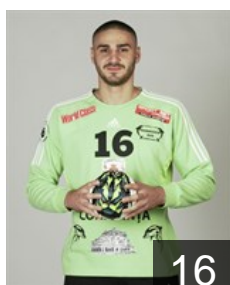

 ROU

Soare Dragos Dumitriu

Position: Line Player
Place of birth: Ploiesti
Date of birth: 23.07.1989
Height: -
Weight: -

 ROU

Stanescu Ionut Rudi

Position: Goalkeeper
Place of birth: Brasov
Date of birth: 14.08.1979
Height: 196 cm
Weight: 103 kg

 ROU

Toma Laurentiu Mihai

Position: Right Wing
Place of birth: Ploiesti
Date of birth: 28.06.1981
Height: 194 cm
Weight: 90 kg

 ROU

Tudorancea Dumitru Bogdan

Position: Left Back
Place of birth: Navodari
Date of birth: 12.11.1992
Height: 192 cm
Weight: 95 kg

 ROU

Vasile Dan Lucian

Position: Goalkeeper
Place of birth: Bistri?a
Date of birth: 09.07.1997
Height: 189 cm
Weight: 87 kg

 SRB

Vujadinovic Predrag

Position: Left Wing
Place of birth: Vrbas
Date of birth: 12.07.1983
Height: 187 cm
Weight: 86 kg