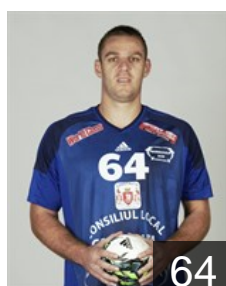

CLUB COMPETITIONS - DELEGATION LIST

Men's EHF Cup 2017/2018

 ROU CSM Constanta - Players

 ROU
Andrei Alexandru George

Position: Left Wing
Place of birth: Braila
Date of birth: 17.07.1998
Height: -
Weight: -

 ROU
Bologa Alexandru

Position: Left Back
Place of birth: SIGHISOARA
Date of birth: 23.06.1996
Height: 193 cm
Weight: 96 kg

 ROU
Buricea George Ionut

Position: Left Wing
Place of birth: Braila
Date of birth: 01.08.1979
Height: 179 cm
Weight: 80 kg

 SRB
Crnoglavac Nikola

Position: Right Back
Place of birth: Kraljevo
Date of birth: 22.04.1992
Height: 195 cm
Weight: 91 kg

 SRB
Cutura Dalibor

Position: Centre Back
Place of birth: Sombor
Date of birth: 14.06.1975
Height: 190 cm
Weight: 91 kg

 ROU
Ignat Sabin Iulian

Position: Centre Back
Place of birth: PIATRA NEAMT
Date of birth: 29.07.1987
Height: 191 cm
Weight: 86 kg

 BIH
Malinovic Dejan

Position: Right Back
Place of birth: Banja Luka
Date of birth: 12.04.1992
Height: 191 cm
Weight: 90 kg