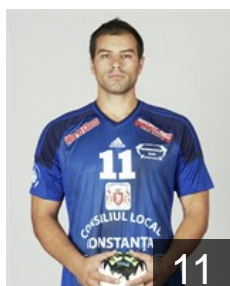

 ROU

Toma Laurentiu Mihai

Position: Right Wing
Place of birth: Ploiesti
Date of birth: 28.06.1981
Height: 194 cm
Weight: 90 kg

 ROU

Tudorancea Dumitru Bogdan

Position: Left Back
Place of birth: Navodari
Date of birth: 12.11.1992
Height: 192 cm
Weight: 95 kg

 ROU

Vasile Dan Lucian

Position: Goalkeeper
Place of birth: Bistri?a
Date of birth: 09.07.1997
Height: 189 cm
Weight: 87 kg

 SRB

Vujadinovic Predrag

Position: Left Wing
Place of birth: Vrbas
Date of birth: 12.07.1983
Height: 187 cm
Weight: 86 kg

 MNE

Vujovic Stevan

Position: Centre Back
Place of birth: Cetinje
Date of birth: 07.04.1990
Height: 190 cm
Weight: 90 kg

CLUB COMPETITIONS - DELEGATION LIST

Men`s EHF Cup 2017/2018

 ROU CSM Constanta - Team Officials