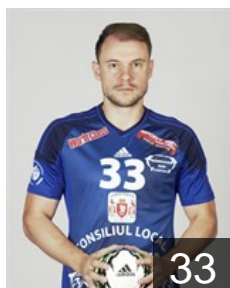

 SRB
Nikolic Zoran

Position: Line Player
Place of birth: Beograd
Date of birth: 23.02.1991
Height: 188 cm
Weight: 94 kg

CLUB COMPETITIONS - DELEGATION LIST

Men's EHF Cup 2017/2018

 ROU CSM Constanta - Players

 ROU

Nistor Ionita Ionut

Position: Right Wing
Place of birth: Bucuresti
Date of birth: 24.05.1994
Height: 184 cm
Weight: 80 kg

 MNE

Rakcevic Mladen

Position: Line Player
Place of birth: Cetinje
Date of birth: 10.02.1982
Height: 179 cm
Weight: 105 kg

 ROU

Rohozneanu Dan Mihai

Position: Centre Back
Place of birth: Suceava
Date of birth: 17.09.1984
Height: 187 cm
Weight: 90 kg

 SRB

Sijan Dane

Position: Goalkeeper
Place of birth: Beograd
Date of birth: 05.02.1977
Height: 195 cm
Weight: 120 kg