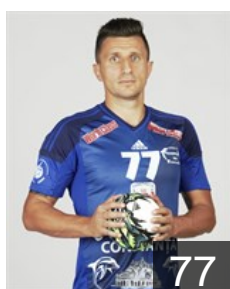

CLUB COMPETITIONS - DELEGATION LIST

Men's EHF Cup 2017/2018

 ROU CSM Constanta - Players

 ROU
Andrei Alexandru George

Position: Left Wing
Place of birth: Braila
Date of birth: 17.07.1998
Height: -
Weight: -

 ROU
Bologa Alexandru

Position: Left Back
Place of birth: SIGHISOARA
Date of birth: 23.06.1996
Height: 193 cm
Weight: 96 kg

 ROU
Buricea George Ionut

Position: Left Wing
Place of birth: Braila
Date of birth: 01.08.1979
Height: 179 cm
Weight: 80 kg

 SRB
Crnoglavac Nikola

Position: Right Back
Place of birth: Kraljevo
Date of birth: 22.04.1992
Height: 195 cm
Weight: 91 kg

 SRB
Cutura Dalibor

Position: Centre Back
Place of birth: Sombor
Date of birth: 14.06.1975
Height: 190 cm
Weight: 91 kg