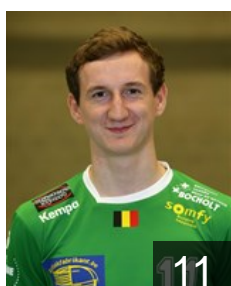

 NED

Cremers Jordi

Position: Line Player
Place of birth: Beek
Date of birth: 06.03.1990
Height: 182 cm
Weight: 85 kg

 BEL

Gijbels Stef

Position: Goalkeeper
Place of birth: Neerpelt
Date of birth: 23.07.1996
Height: 202 cm
Weight: 102 kg

 BEL

Kedziora Bartosz

Position: Centre Back
Place of birth: Glogow
Date of birth: 31.12.1990
Height: -
Weight: -

 BEL

Kedziora Damian

Position: Left Wing
Place of birth: Glogow
Date of birth: 18.05.1987
Height: -
Weight: -

 NED

Kittel Andreas

Position: Right Wing
Place of birth: Sittard
Date of birth: 12.02.1985
Height: 184 cm
Weight: 81 kg

 BEL

Koninkx Elias

Position: Right Wing
Place of birth: Overpelt
Date of birth: 22.05.1998
Height: 182 cm
Weight: 70 kg