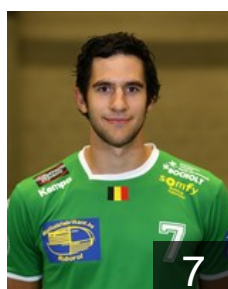

BEL

Winters Wout

Position: Centre Back
Place of birth: Neerpelt
Date of birth: 26.08.1994
Height: 184 cm
Weight: 84 kg

TEAM OFFICIALS

BEL

Lenders Bart

Date of birth: 29.07.1977