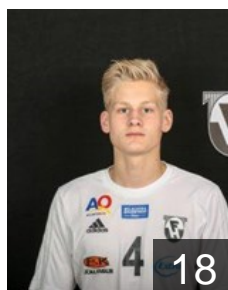

CLUB COMPETITIONS - DELEGATION LIST

Men`s EHF Cup 2017/2018

 ISL FH Hafnarfjordur - Players

 ISL
Arsaelsson Arnar Freyr
Position: Left Wing
Place of birth: Reykjavik
Date of birth: 18.08.1994
Height: 189 cm
Weight: 89 kg