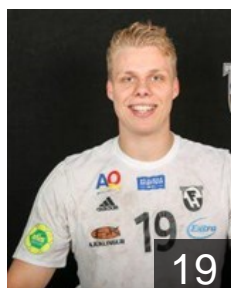

CLUB COMPETITIONS - DELEGATION LIST

Men`s EHF Cup 2017/2018

ISL FH Hafnarfjordur - Players

ISL

Olafsson Jon Bjarni

Position: Right Back
Place of birth: Reykjavik
Date of birth: 01.09.1995
Height: 200 cm
Weight: 119 kg