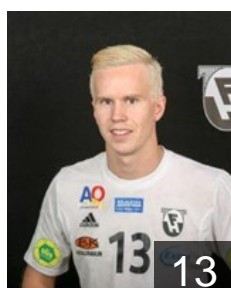

ISL
Eidsson Einar Rafn
Position: Right Back
Place of birth: Reykjavik
Date of birth: 02.11.1989
Height: 186 cm
Weight: 84 kg