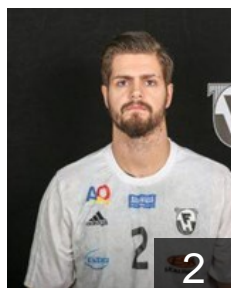

ISL
Birgisson Agust
Position: Line Player
Place of birth: Reykjavik
Date of birth: 04.08.1991
Height: 195 cm
Weight: 105 kg