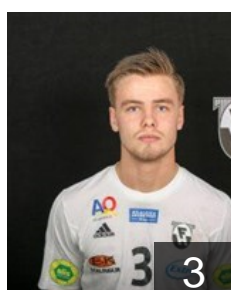

 ISL

Olafsson Jon Bjarni

Position: Right Back
Place of birth: Reykjavik
Date of birth: 01.09.1995
Height: 200 cm
Weight: 119 kg

 ISL

Petursson Bjarki

Position: Left Back
Place of birth: Reykjavik
Date of birth: 20.04.1997
Height: 188 cm
Weight: 87 kg

 ISL

Rafnsson Isak

Position: Left Back
Place of birth: Reykjavik
Date of birth: 20.04.1992
Height: 200 cm
Weight: 101 kg

 ISL

Reynisson Johann Karl

Position: Line Player
Place of birth: Hafnarfjordur
Date of birth: 14.11.1988
Height: 199 cm
Weight: 99 kg