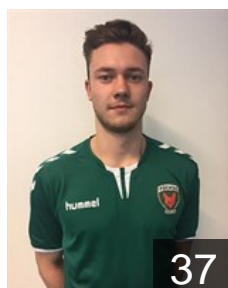

CLUB COMPETITIONS - DELEGATION LIST

Men`s EHF Cup 2017/2018

GER Füchse Berlin - Players

GER

Schmidt Erik

Position: Line Player
Place of birth: Mainz
Date of birth: 28.12.1992
Height: 204 cm
Weight: 101 kg

GER

Schröder Julius

Position: Centre Back
Place of birth: Gummersbach
Date of birth: 24.04.1998
Height: 188 cm
Weight: 84 kg

GER

Simak Frederik

Position: Left Back
Place of birth: Gengenbach
Date of birth: 24.01.1998
Height: -
Weight: -