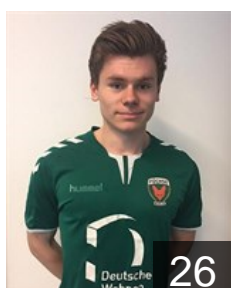

 CRO

Mandalinic Stipe

Position: Left Back
Place of birth: Split
Date of birth: 09.09.1992
Height: 195 cm
Weight: 90 kg

 GER

Matthes Tim

Position: Left Wing
Place of birth: Berlin
Date of birth: 05.05.1999
Height: -
Weight: -

 GER

Matzken Torben

Position: Centre Back
Place of birth: Mons
Date of birth: 01.02.2000
Height: 188 cm
Weight: 81 kg

 GER

Milde Oliver

Position: Left Back
Place of birth: Berlin
Date of birth: 09.07.1993
Height: 193 cm
Weight: 90 kg

 GER

Mißling Maximilian

Position: Right Back
Place of birth: Wolfsburg
Date of birth: 29.07.1998
Height: 190 cm
Weight: 90 kg

 ESP

Plaza Jimenez Ignacio

Position: Line Player
Place of birth: Ciudad Real
Date of birth: 10.01.1994
Height: 195 cm
Weight: 102 kg