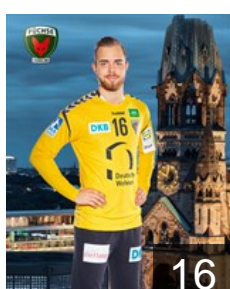

CLUB COMPETITIONS - DELEGATION LIST

Men`s EHF Cup 2017/2018

 GER Füchse Berlin - Players

 GER
Akakpo Cyrill
Position: Right Wing
Place of birth: Berlin
Date of birth: 01.10.1997
Height: 186 cm
Weight: 88 kg

 GER
Bielzer Tim
Position: Centre Back
Place of birth: Berlin
Date of birth: 07.11.1997
Height: 195 cm
Weight: 104 kg

 GER
Drux Paul
Position: Left Back
Place of birth: Gummersbach
Date of birth: 07.02.1995
Height: 192 cm
Weight: 92 kg

 ISL
Elisson Bjarki Mar
Position: Left Wing
Place of birth: Reykjavik
Date of birth: 16.05.1990
Height: 191 cm
Weight: 88 kg

 GER
Fäth Steffen
Position: Left Back
Place of birth: Frankfurt a.M.
Date of birth: 04.04.1990
Height: 194 cm
Weight: 90 kg

 GER
Fritz Fynn Ole
Position: Left Back
Place of birth: Berlin
Date of birth: 03.05.1997
Height: 194 cm
Weight: 94 kg

 GER
Genz Frederik
Position: Goalkeeper
Place of birth: Waldbröl
Date of birth: 08.03.1997
Height: 194 cm
Weight: 93 kg