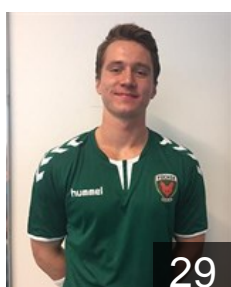

 GER

Mißling Maximilian

Position: Right Back
Place of birth: Wolfsburg
Date of birth: 29.07.1998
Height: 190 cm
Weight: 90 kg

 ESP

Plaza Jimenez Ignacio

Position: Line Player
Place of birth: Ciudad Real
Date of birth: 10.01.1994
Height: 195 cm
Weight: 102 kg

 GER

Raguse Mex

Position: Left Back
Place of birth: Berlin
Date of birth: 07.12.1999
Height: 195 cm
Weight: 91 kg

 GER

Rau Joshua

Position: Goalkeeper
Place of birth: Berlin
Date of birth: 01.11.1999
Height: 194 cm
Weight: 80 kg