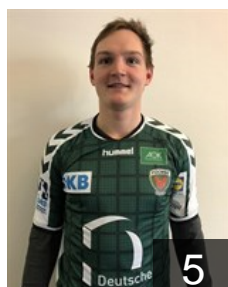

 CRO

Kopljar Marko

Position: Right Back
Place of birth: Pozega
Date of birth: 12.02.1986
Height: 210 cm
Weight: 108 kg

 DEN

Lindberg Hans

Position: Right Wing
Place of birth: Høje Taastrup
Date of birth: 01.08.1981
Height: 188 cm
Weight: 88 kg

 CRO

Mandalinic Stipe

Position: Left Back
Place of birth: Split
Date of birth: 09.09.1992
Height: 195 cm
Weight: 90 kg

 GER

Matthes Tim

Position: Left Wing
Place of birth: Berlin
Date of birth: 05.05.1999
Height: -
Weight: -

 GER

Matzken Torben

Position: Centre Back
Place of birth: Mons
Date of birth: 01.02.2000
Height: 188 cm
Weight: 81 kg

 GER

Milde Oliver

Position: Left Back
Place of birth: Berlin
Date of birth: 09.07.1993
Height: 193 cm
Weight: 90 kg