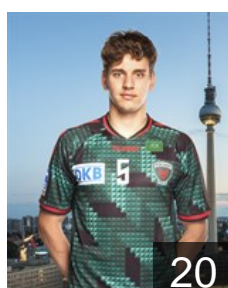

CLUB COMPETITIONS - DELEGATION LIST

Men`s EHF Cup 2017/2018

 GER Füchse Berlin - Players

 GER
Akakpo Cyrill
Position: Right Wing
Place of birth: Berlin
Date of birth: 01.10.1997
Height: 186 cm
Weight: 88 kg

 GER
Bielzer Tim
Position: Centre Back
Place of birth: Berlin
Date of birth: 07.11.1997
Height: 195 cm
Weight: 104 kg

 GER
Drux Paul
Position: Left Back
Place of birth: Gummersbach
Date of birth: 07.02.1995
Height: 192 cm
Weight: 92 kg

 ISL
Elisson Bjarki Mar
Position: Left Wing
Place of birth: Reykjavik
Date of birth: 16.05.1990
Height: 191 cm
Weight: 88 kg

 GER
Fäth Steffen
Position: Left Back
Place of birth: Frankfurt a.M.
Date of birth: 04.04.1990
Height: 194 cm
Weight: 90 kg

 GER
Fritz Fynn Ole
Position: Left Back
Place of birth: Berlin
Date of birth: 03.05.1997
Height: 194 cm
Weight: 94 kg

 GER
Genz Frederik
Position: Goalkeeper
Place of birth: Waldbröl
Date of birth: 08.03.1997
Height: 194 cm
Weight: 93 kg