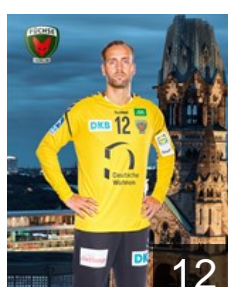

 ISL
Elisson Bjarki Mar
Position: Left Wing
Place of birth: Reykjavik
Date of birth: 16.05.1990
Height: 191 cm
Weight: 88 kg

 GER
Fäth Steffen
Position: Left Back
Place of birth: Frankfurt a.M.
Date of birth: 04.04.1990
Height: 194 cm
Weight: 90 kg

 GER
Fritz Fynn Ole
Position: Left Back
Place of birth: Berlin
Date of birth: 03.05.1997
Height: 194 cm
Weight: 94 kg

 GER
Genz Frederik
Position: Goalkeeper
Place of birth: Waldbröl
Date of birth: 08.03.1997
Height: 194 cm
Weight: 93 kg

 GER
Gerntke Erik
Position: Right Back
Place of birth: Herzberg
Date of birth: 14.05.1999
Height: 190 cm
Weight: 88 kg

 CRO
Gojun Jakov
Position: Left Back
Place of birth: Split
Date of birth: 18.04.1986
Height: 203 cm
Weight: 112 kg