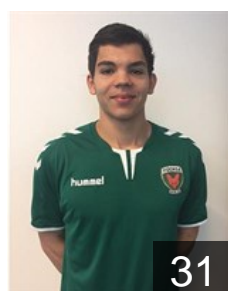

 CRO

Kopljar Marko

Position: Right Back
Place of birth: Pozega
Date of birth: 12.02.1986
Height: 210 cm
Weight: 108 kg

 DEN

Lindberg Hans

Position: Right Wing
Place of birth: Høje Taastrup
Date of birth: 01.08.1981
Height: 188 cm
Weight: 88 kg

 CRO

Mandalinic Stipe

Position: Left Back
Place of birth: Split
Date of birth: 09.09.1992
Height: 195 cm
Weight: 90 kg

 GER

Matthes Tim

Position: Left Wing
Place of birth: Berlin
Date of birth: 05.05.1999
Height: -
Weight: -