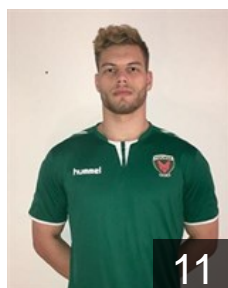

CLUB COMPETITIONS - DELEGATION LIST

Men`s EHF Cup 2017/2018

 GER Füchse Berlin - Players

 GER
Akakpo Cyrill
Position: Right Wing
Place of birth: Berlin
Date of birth: 01.10.1997
Height: 186 cm
Weight: 88 kg

 ISL
Elisson Bjarki Mar
Position: Left Wing
Place of birth: Reykjavik
Date of birth: 16.05.1990
Height: 191 cm
Weight: 88 kg

 GER
Fäth Steffen
Position: Left Back
Place of birth: Frankfurt a.M.
Date of birth: 04.04.1990
Height: 194 cm
Weight: 90 kg