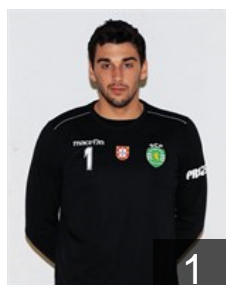

CLUB COMPETITIONS - DELEGATION LIST

VELUX EHF Champions League 2017/18

 POR Sporting Clube de Portugal - Players

 POR
Araujo Edmilson
Position: Left Back
Place of birth: Lisboa
Date of birth: 06.01.1994
Height: -
Weight: -

 CRO
Asanin Matej
Position: Goalkeeper
Place of birth: zagreb
Date of birth: 04.09.1993
Height: 206 cm
Weight: 110 kg

 POR
Bjelanovic Bosko
Position: Left Back
Place of birth: Croacia
Date of birth: 21.10.1985
Height: 195 cm
Weight: 100 kg

 BRA
Borges Felipe
Position: Left Wing
Place of birth: Sao Bernardo
Date of birth: 04.05.1985
Height: 186 cm
Weight: 88 kg

 AUT
Bozovic Janko
Position: Right Back
Place of birth: Bar
Date of birth: 14.07.1985
Height: 203 cm
Weight: 101 kg