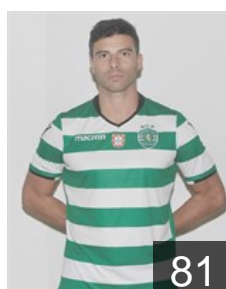

CLUB COMPETITIONS - DELEGATION LIST

VELUX EHF Champions League 2017/18

 POR Sporting Clube de Portugal - Players

 POR
Araujo Edmilson
Position: Left Back
Place of birth: Lisboa
Date of birth: 06.01.1994
Height: -
Weight: -

 CRO
Asanin Matej
Position: Goalkeeper
Place of birth: zagreb
Date of birth: 04.09.1993
Height: 206 cm
Weight: 110 kg

 POR
Bjelanovic Bosko
Position: Left Back
Place of birth: Croacia
Date of birth: 21.10.1985
Height: 195 cm
Weight: 100 kg

 BRA
Borges Felipe
Position: Left Wing
Place of birth: Sao Bernardo
Date of birth: 04.05.1985
Height: 186 cm
Weight: 88 kg

 AUT
Bozovic Janko
Position: Right Back
Place of birth: Bar
Date of birth: 14.07.1985
Height: 203 cm
Weight: 101 kg