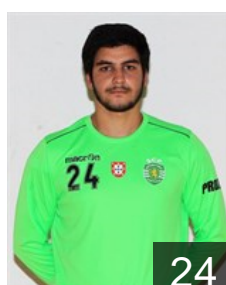

 CRO
Asanin Matej
Position: Goalkeeper
Place of birth: zagreb
Date of birth: 04.09.1993
Height: 206 cm
Weight: 110 kg

 POR
Bjelanovic Bosko
Position: Left Back
Place of birth: Croacia
Date of birth: 21.10.1985
Height: 195 cm
Weight: 100 kg

 BRA
Borges Felipe
Position: Left Wing
Place of birth: Sao Bernardo
Date of birth: 04.05.1985
Height: 186 cm
Weight: 88 kg

 AUT
Bozovic Janko
Position: Right Back
Place of birth: Bar
Date of birth: 14.07.1985
Height: 203 cm
Weight: 101 kg

 POR
Carneiro Carlos
Position: Centre Back
Place of birth: Guimaraes
Date of birth: 03.03.1982
Height: 183 cm
Weight: 83 kg

 CUB
Carol Marzo Frankis
Position: Left Back
Place of birth: Guantanamo
Date of birth: 07.09.1987
Height: 192 cm
Weight: 90 kg

 SLO
Cudic Aljosa
Position: Goalkeeper
Place of birth: Celje
Date of birth: 09.03.1988
Height: 190 cm
Weight: 94 kg

 POR
Gaspar Bruno
Position: Left Wing
Place of birth: Lisboa
Date of birth: 17.07.1998
Height: -
Weight: -