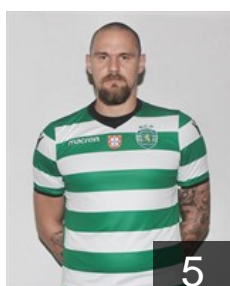

SVK
Kopco Michal
Position: Line Player
Place of birth: Kosice
Date of birth: 27.01.1988
Height: 195 cm
Weight: 115 kg