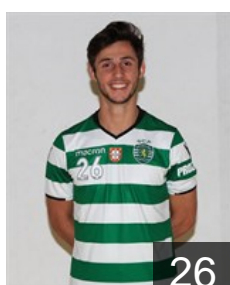

 CRO
Asanin Matej
Position: Goalkeeper
Place of birth: zagreb
Date of birth: 04.09.1993
Height: 206 cm
Weight: 110 kg

 POR
Bjelanovic Bosko
Position: Left Back
Place of birth: Croacia
Date of birth: 21.10.1985
Height: 195 cm
Weight: 100 kg

 BRA
Borges Felipe
Position: Left Wing
Place of birth: Sao Bernardo
Date of birth: 04.05.1985
Height: 186 cm
Weight: 88 kg

 AUT
Bozovic Janko
Position: Right Back
Place of birth: Bar
Date of birth: 14.07.1985
Height: 203 cm
Weight: 101 kg

 POR
Carneiro Carlos
Position: Centre Back
Place of birth: Guimaraes
Date of birth: 03.03.1982
Height: 183 cm
Weight: 83 kg

 CUB
Carol Marzo Frankis
Position: Left Back
Place of birth: Guantanamo
Date of birth: 07.09.1987
Height: 192 cm
Weight: 90 kg

 SLO
Cudic Aljosa
Position: Goalkeeper
Place of birth: Celje
Date of birth: 09.03.1988
Height: 190 cm
Weight: 94 kg

 POR
Gaspar Bruno
Position: Left Wing
Place of birth: Lisboa
Date of birth: 17.07.1998
Height: -
Weight: -