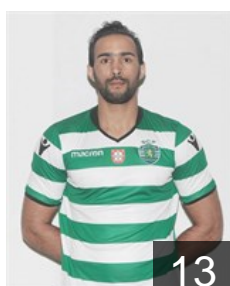

CUB
Carol Marzo Frankis
Position: Left Back
Place of birth: Guantanamo
Date of birth: 07.09.1987
Height: 192 cm
Weight: 90 kg