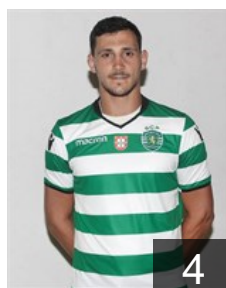

 POR
Gaspar Manuel
Position: Goalkeeper
Place of birth: Setubal
Date of birth: 09.12.1998
Height: -
Weight: -

 SVK
Kopco Michal
Position: Line Player
Place of birth: Kosice
Date of birth: 27.01.1988
Height: 195 cm
Weight: 115 kg

 SRB
Nikcevic Ivan
Position: Left Wing
Place of birth: MNE
Date of birth: 11.02.1981
Height: 181 cm
Weight: 81 kg

CLUB COMPETITIONS - DELEGATION LIST

VELUX EHF Champions League 2017/18

 POR Sporting Clube de Portugal - Players

 POR

Pedroso Claudio

Position: Right Back
Place of birth: Lisboa
Date of birth: 14.03.1986
Height: 198 cm
Weight: 87 kg

 POR

Portela Pedro

Position: Right Wing
Place of birth: Leiria
Date of birth: 06.01.1990
Height: 186 cm
Weight: 80 kg