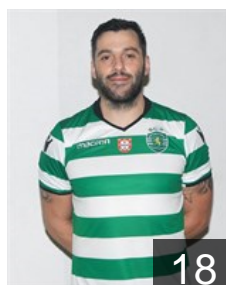

CLUB COMPETITIONS - DELEGATION LIST

VELUX EHF Champions League 2017/18

 POR Sporting Clube de Portugal - Players

 POR
Araujo Edmilson
Position: Left Back
Place of birth: Lisboa
Date of birth: 06.01.1994
Height: -
Weight: -

 CRO
Asanin Matej
Position: Goalkeeper
Place of birth: zagreb
Date of birth: 04.09.1993
Height: 206 cm
Weight: 110 kg

 POR
Bjelanovic Bosko
Position: Left Back
Place of birth: Croacia
Date of birth: 21.10.1985
Height: 195 cm
Weight: 100 kg

 BRA
Borges Felipe
Position: Left Wing
Place of birth: Sao Bernardo
Date of birth: 04.05.1985
Height: 186 cm
Weight: 88 kg

 AUT
Bozovic Janko
Position: Right Back
Place of birth: Bar
Date of birth: 14.07.1985
Height: 203 cm
Weight: 101 kg