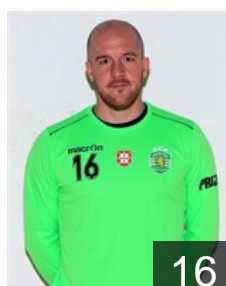

 CRO
Asanin Matej
Position: Goalkeeper
Place of birth: zagreb
Date of birth: 04.09.1993
Height: 206 cm
Weight: 110 kg

 POR
Bjelanovic Bosko
Position: Left Back
Place of birth: Croacia
Date of birth: 21.10.1985
Height: 195 cm
Weight: 100 kg

 BRA
Borges Felipe
Position: Left Wing
Place of birth: Sao Bernardo
Date of birth: 04.05.1985
Height: 186 cm
Weight: 88 kg

 AUT
Bozovic Janko
Position: Right Back
Place of birth: Bar
Date of birth: 14.07.1985
Height: 203 cm
Weight: 101 kg

 POR
Carneiro Carlos
Position: Centre Back
Place of birth: Guimaraes
Date of birth: 03.03.1982
Height: 183 cm
Weight: 83 kg

 CUB
Carol Marzo Frankis
Position: Left Back
Place of birth: Guantanamo
Date of birth: 07.09.1987
Height: 192 cm
Weight: 90 kg

 SLO
Cudic Aljosa
Position: Goalkeeper
Place of birth: Celje
Date of birth: 09.03.1988
Height: 190 cm
Weight: 94 kg

 POR
Gaspar Bruno
Position: Left Wing
Place of birth: Lisboa
Date of birth: 17.07.1998
Height: -
Weight: -