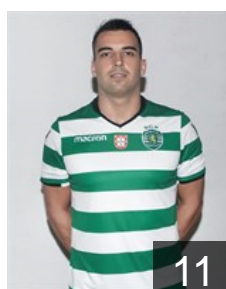

 SRB
Nikcevic Ivan
Position: Left Wing
Place of birth: MNE
Date of birth: 11.02.1981
Height: 181 cm
Weight: 81 kg

CLUB COMPETITIONS - DELEGATION LIST

VELUX EHF Champions League 2017/18

 POR Sporting Clube de Portugal - Players

 POR

Pedroso Claudio

Position: Right Back
Place of birth: Lisboa
Date of birth: 14.03.1986
Height: 198 cm
Weight: 87 kg

 POR

Portela Pedro

Position: Right Wing
Place of birth: Leiria
Date of birth: 06.01.1990
Height: 186 cm
Weight: 80 kg

 POR

Rocha Tiago

Position: Line Player
Place of birth: S. Paio Oleiros
Date of birth: 17.10.1985
Height: 196 cm
Weight: 104 kg

 ESP

Ruesga Pasarín Carlos

Position: Centre Back
Place of birth: Gijón
Date of birth: 10.03.1985
Height: 185 cm
Weight: 94 kg