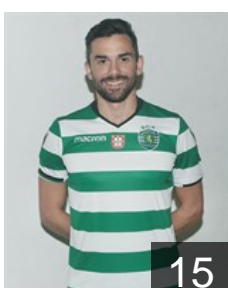

 SRB
Nikcevic Ivan
Position: Left Wing
Place of birth: MNE
Date of birth: 11.02.1981
Height: 181 cm
Weight: 81 kg

CLUB COMPETITIONS - DELEGATION LIST

VELUX EHF Champions League 2017/18

 POR Sporting Clube de Portugal - Players

 POR

Pedroso Claudio

Position: Right Back
Place of birth: Lisboa
Date of birth: 14.03.1986
Height: 198 cm
Weight: 87 kg

 POR

Portela Pedro

Position: Right Wing
Place of birth: Leiria
Date of birth: 06.01.1990
Height: 186 cm
Weight: 80 kg

 POR

Rocha Tiago

Position: Line Player
Place of birth: S. Paio Oleiros
Date of birth: 17.10.1985
Height: 196 cm
Weight: 104 kg

 ESP

Ruesga Pasarín Carlos

Position: Centre Back
Place of birth: Gijón
Date of birth: 10.03.1985
Height: 185 cm
Weight: 94 kg

 POR

Solha Pedro

Position: Left Wing
Place of birth: Porto
Date of birth: 22.11.1981
Height: 184 cm
Weight: 80 kg

 POR

Tavares Francisco

Position: Right Wing
Place of birth: Almada
Date of birth: 14.11.1996
Height: 176 cm
Weight: 72 kg