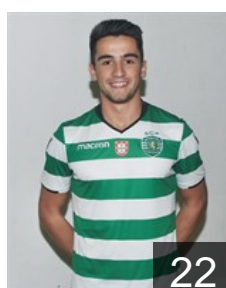

 POR

Pedroso Claudio

Position: Right Back
Place of birth: Lisboa
Date of birth: 14.03.1986
Height: 198 cm
Weight: 87 kg

 POR

Portela Pedro

Position: Right Wing
Place of birth: Leiria
Date of birth: 06.01.1990
Height: 186 cm
Weight: 80 kg

 POR

Rocha Tiago

Position: Line Player
Place of birth: S. Paio Oleiros
Date of birth: 17.10.1985
Height: 196 cm
Weight: 104 kg

 ESP

Ruesga Pasarín Carlos

Position: Centre Back
Place of birth: Gijón
Date of birth: 10.03.1985
Height: 185 cm
Weight: 94 kg

 POR

Solha Pedro

Position: Left Wing
Place of birth: Porto
Date of birth: 22.11.1981
Height: 184 cm
Weight: 80 kg

 POR

Tavares Francisco

Position: Right Wing
Place of birth: Almada
Date of birth: 14.11.1996
Height: 176 cm
Weight: 72 kg