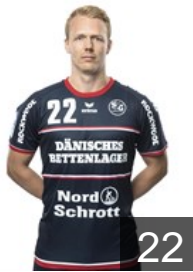

DEN

Zachariassen Anders

Position: Line Player
Place of birth: Sønderborg
Date of birth: 04.09.1991
Height: 192 cm
Weight: 96 kg