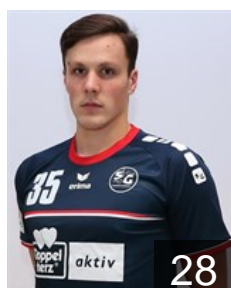

GER

Klein Jannek

Position: Right Back
Place of birth: Rendsburg
Date of birth: 25.03.1999
Height: -
Weight: -