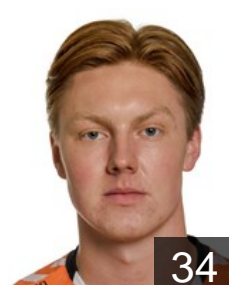

 SWE

**Lipovac Mario**

Position: Line Player  
Place of birth: Karlstad  
Date of birth: 02.11.1991  
Height: 198 cm  
Weight: 112 kg

 SWE

**Mohlin Evon**

Position: Right Back  
Place of birth: Kristianstad  
Date of birth: 30.11.2000  
Height: 199 cm  
Weight: 89 kg

 NOR

**Nilsen Stig Tore Moen**

Position: Right Back  
Place of birth: Alta  
Date of birth: 09.08.1994  
Height: 194 cm  
Weight: 91 kg

 SWE

**Nilsson Marten**

Position: Line Player  
Place of birth: Kristianstad  
Date of birth: 04.05.1998  
Height: 186 cm  
Weight: 98 kg

 SWE

**Olsson Alfred**

Position: Right Back  
Place of birth: Kristianstad  
Date of birth: 24.12.1997  
Height: 187 cm  
Weight: 85 kg

 SWE

**Persson Anton**

Position: Left Wing  
Place of birth: Kristianstad  
Date of birth: 05.06.1998  
Height: 180 cm  
Weight: 85 kg