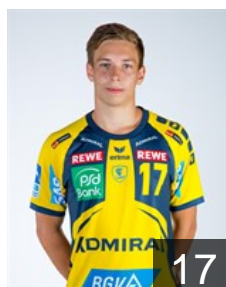

 SUI

Schmid Andre

Position: Centre Back
Place of birth: Horgen
Date of birth: 30.08.1983
Height: 190 cm
Weight: 86 kg

 SVK

Schmiedt Martin

Position: Left Wing
Place of birth: Kosice
Date of birth: 26.10.2000
Height: 186 cm
Weight: 79 kg

 ISL

Sigurdsson Gudjon Valur

Position: Left Wing
Place of birth: Reykjavik
Date of birth: 08.08.1979
Height: 187 cm
Weight: 82 kg

 MKD

Taleski Filip

Position: Left Back
Place of birth: Krusevo
Date of birth: 28.03.1996
Height: 200 cm
Weight: 86 kg