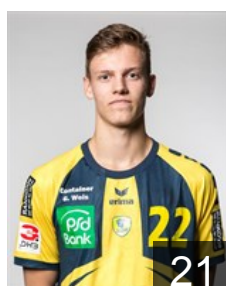

 ISL

Sigurdsson Gudjon Valur

Position: Left Wing
Place of birth: Reykjavik
Date of birth: 08.08.1979
Height: 187 cm
Weight: 82 kg

 MKD

Taleski Filip

Position: Left Back
Place of birth: Krusevo
Date of birth: 28.03.1996
Height: 200 cm
Weight: 86 kg

 SWE

Tollbring Jerry

Position: Left Wing
Place of birth: Norrtälje
Date of birth: 13.09.1995
Height: 182 cm
Weight: 82 kg

 GER

Trost Maximilian

Position: Left Back
Place of birth: Schwetzingen
Date of birth: 23.08.1995
Height: 202 cm
Weight: 100 kg