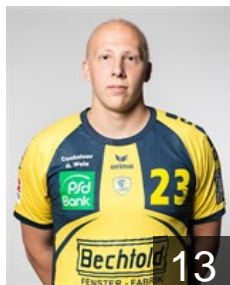

 ISL

Petersson Alexander

Position: Right Back
Place of birth: Riga
Date of birth: 02.07.1980
Height: 188 cm
Weight: 89 kg

 SRB

Radivojevic Bogdan

Position: Right Wing
Place of birth: Beograd
Date of birth: 02.03.1993
Height: 192 cm
Weight: 80 kg

 NOR

Reinkind Harald

Position: Right Back
Place of birth: Trondheim
Date of birth: 17.08.1992
Height: 195 cm
Weight: 95 kg

 SRB

Rnic Momir

Position: Left Back
Place of birth: Zrenjanin
Date of birth: 01.11.1987
Height: 196 cm
Weight: 102 kg

CLUB COMPETITIONS - DELEGATION LIST

VELUX EHF Champions League 2017/18

 GER Rhein-Neckar Löwen - Players

 GER

Röller Lars

Position: Line Player
Place of birth: Ludwigshafen
Date of birth: 24.01.1999
Height: 203 cm
Weight: 110 kg