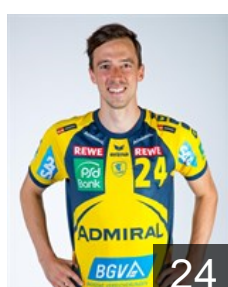

 GER

Bechtold Andre

Position: Centre Back
Place of birth: Heidelberg
Date of birth: 23.05.1980
Height: 185 cm
Weight: 90 kg

 SWE

Bliznac Kristian

Position: Left Back
Place of birth: Göteborg
Date of birth: 27.05.1983
Height: 204 cm
Weight: 104 kg

 GER

Boudgoust Pascal

Position: Goalkeeper
Place of birth: Bruchsal
Date of birth: 07.12.1992
Height: 186 cm
Weight: 82 kg

 GER

Braun Luca

Position: Right Back
Place of birth: Dieburg
Date of birth: 22.06.1999
Height: 198 cm
Weight: 94 kg

 SWE

Ekdahl du Rietz Kim

Position: Left Back
Place of birth: Lund
Date of birth: 23.07.1989
Height: 194 cm
Weight: 100 kg

 GER

Ganz Tim

Position: Right Wing
Place of birth: Kehl
Date of birth: 03.06.1997
Height: 185 cm
Weight: 85 kg

 GER

Groetzki Patrick

Position: Right Wing
Place of birth: Pforzheim
Date of birth: 04.07.1989
Height: 189 cm
Weight: 84 kg

 ESP

Guardiola Villaplana Gedeon

Position: Line Player
Place of birth: Petrer
Date of birth: 01.10.1984
Height: 200 cm
Weight: 103 kg