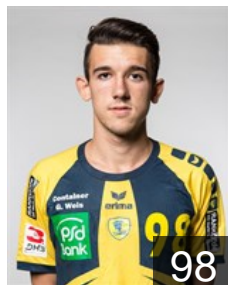

 GER

Bechtold Andre

Position: Centre Back
Place of birth: Heidelberg
Date of birth: 23.05.1980
Height: 185 cm
Weight: 90 kg

 SWE

Bliznac Kristian

Position: Left Back
Place of birth: Göteborg
Date of birth: 27.05.1983
Height: 204 cm
Weight: 104 kg

 GER

Groetzki Patrick

Position: Right Wing
Place of birth: Pforzheim
Date of birth: 04.07.1989
Height: 189 cm
Weight: 84 kg

 ESP

Guardiola Villaplana Gedeon

Position: Line Player
Place of birth: Petrer
Date of birth: 01.10.1984
Height: 200 cm
Weight: 103 kg

 GER

Jahnke Patrick

Position: Goalkeeper
Place of birth: Heidelberg
Date of birth: 16.04.1980
Height: 182 cm
Weight: 84 kg

CLUB COMPETITIONS - DELEGATION LIST

VELUX EHF Champions League 2017/18

 GER Rhein-Neckar Löwen - Players

 GER

Keller Rico

Position: Centre Back
Place of birth: Heidelberg
Date of birth: 30.07.1997
Height: 192 cm
Weight: 87 kg

 GER

Kessler Maximilian

Position: Left Wing
Place of birth: Heidelberg
Date of birth: 23.04.1998
Height: 194 cm
Weight: 85 kg