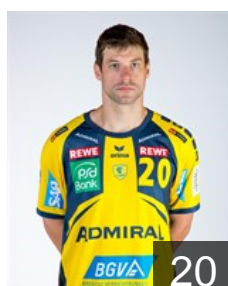

 SWE

Palicka Andreas

Position: Goalkeeper
Place of birth: N Nöbbelöv
Date of birth: 10.07.1986
Height: 189 cm
Weight: 88 kg

 GER

Pekeler Hendrik

Position: Line Player
Place of birth: Itzehoe
Date of birth: 02.07.1991
Height: 203 cm
Weight: 101 kg

 ISL

Petersson Alexander

Position: Right Back
Place of birth: Riga
Date of birth: 02.07.1980
Height: 188 cm
Weight: 89 kg

 SRB

Radivojevic Bogdan

Position: Right Wing
Place of birth: Beograd
Date of birth: 02.03.1993
Height: 192 cm
Weight: 80 kg

 NOR

Reinkind Harald

Position: Right Back
Place of birth: Trondheim
Date of birth: 17.08.1992
Height: 195 cm
Weight: 95 kg

 SRB

Rnic Momir

Position: Left Back
Place of birth: Zrenjanin
Date of birth: 01.11.1987
Height: 196 cm
Weight: 102 kg