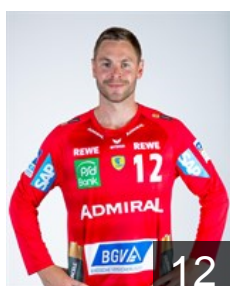

 GER

Keller Rico

Position: Centre Back
Place of birth: Heidelberg
Date of birth: 30.07.1997
Height: 192 cm
Weight: 87 kg

 GER

Kessler Maximilian

Position: Left Wing
Place of birth: Heidelberg
Date of birth: 23.04.1998
Height: 194 cm
Weight: 85 kg

 GER

Kirchenbauer Pascal

Position: Centre Back
Place of birth: Heidelberg
Date of birth: 29.02.1996
Height: 187 cm
Weight: 90 kg

 GER

Kleinlagel Kevin

Position: Right Wing
Place of birth: Heidelberg
Date of birth: 26.08.1998
Height: 186 cm
Weight: 82 kg

 DEN

Mensah Larsen Mads

Position: Centre Back
Place of birth: Holbæk
Date of birth: 12.08.1991
Height: 188 cm
Weight: 109 kg

 GER

Meyer Mattes

Position: Right Wing
Place of birth: Karlsruhe
Date of birth: 04.11.1999
Height: 178 cm
Weight: 82 kg

 SWE

Palicka Andreas

Position: Goalkeeper
Place of birth: N Nöbbelöv
Date of birth: 10.07.1986
Height: 189 cm
Weight: 88 kg

 GER

Pekeler Hendrik

Position: Line Player
Place of birth: Itzehoe
Date of birth: 02.07.1991
Height: 203 cm
Weight: 101 kg