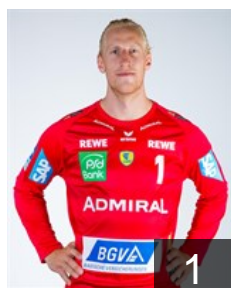

CLUB COMPETITIONS - DELEGATION LIST

VELUX EHF Champions League 2017/18

 GER Rhein-Neckar Löwen - Players

 SWE

Appelgren Mikael

Position: Goalkeeper
Place of birth: Uddevalla
Date of birth: 06.09.1989
Height: 191 cm
Weight: 100 kg

 ESP

Baena Gonzalez Rafael

Position: Line Player
Place of birth: Estepa
Date of birth: 07.11.1982
Height: 191 cm
Weight: 128 kg

 GER

Bauer Lucas

Position: Goalkeeper
Place of birth: Germersheim
Date of birth: 22.08.1995
Height: 192 cm
Weight: 95 kg