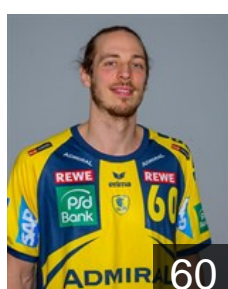

 ESP

Baena Gonzalez Rafael

Position: Line Player
Place of birth: Estepa
Date of birth: 07.11.1982
Height: 191 cm
Weight: 128 kg

 GER

Bauer Lucas

Position: Goalkeeper
Place of birth: Germersheim
Date of birth: 22.08.1995
Height: 192 cm
Weight: 95 kg

 GER

Bechtold Andre

Position: Centre Back
Place of birth: Heidelberg
Date of birth: 23.05.1980
Height: 185 cm
Weight: 90 kg

 SWE

Bliznac Kristian

Position: Left Back
Place of birth: Göteborg
Date of birth: 27.05.1983
Height: 204 cm
Weight: 104 kg

 GER

Boudgoust Pascal

Position: Goalkeeper
Place of birth: Bruchsal
Date of birth: 07.12.1992
Height: 186 cm
Weight: 82 kg

 GER

Braun Luca

Position: Right Back
Place of birth: Dieburg
Date of birth: 22.06.1999
Height: 198 cm
Weight: 94 kg

 SWE

Ekdahl du Rietz Kim

Position: Left Back
Place of birth: Lund
Date of birth: 23.07.1989
Height: 194 cm
Weight: 100 kg

 GER

Ganz Tim

Position: Right Wing
Place of birth: Kehl
Date of birth: 03.06.1997
Height: 185 cm
Weight: 85 kg