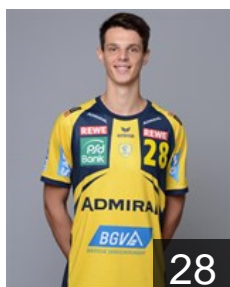

CLUB COMPETITIONS - DELEGATION LIST

VELUX EHF Champions League 2017/18

 GER Rhein-Neckar Löwen - Players

 GER

Röller Lars

Position: Line Player
Place of birth: Ludwigshafen
Date of birth: 24.01.1999
Height: 203 cm
Weight: 110 kg

 SUI

Schmid Andre

Position: Centre Back
Place of birth: Horgen
Date of birth: 30.08.1983
Height: 190 cm
Weight: 86 kg

 SVK

Schmiedt Martin

Position: Left Wing
Place of birth: Kosice
Date of birth: 26.10.2000
Height: 186 cm
Weight: 79 kg

 ISL

Sigurdsson Gudjon Valur

Position: Left Wing
Place of birth: Reykjavik
Date of birth: 08.08.1979
Height: 187 cm
Weight: 82 kg

 MKD

Taleski Filip

Position: Left Back
Place of birth: Krusevo
Date of birth: 28.03.1996
Height: 200 cm
Weight: 86 kg