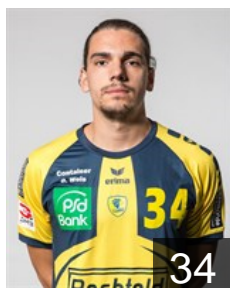

 GER

Jahnke Patrick

Position: Goalkeeper
Place of birth: Heidelberg
Date of birth: 16.04.1980
Height: 182 cm
Weight: 84 kg

CLUB COMPETITIONS - DELEGATION LIST

VELUX EHF Champions League 2017/18

 GER Rhein-Neckar Löwen - Players

 GER

Keller Rico

Position: Centre Back
Place of birth: Heidelberg
Date of birth: 30.07.1997
Height: 192 cm
Weight: 87 kg

 GER

Kessler Maximilian

Position: Left Wing
Place of birth: Heidelberg
Date of birth: 23.04.1998
Height: 194 cm
Weight: 85 kg

 GER

Kirchenbauer Pascal

Position: Centre Back
Place of birth: Heidelberg
Date of birth: 29.02.1996
Height: 187 cm
Weight: 90 kg

 GER

Kleinlagel Kevin

Position: Right Wing
Place of birth: Heidelberg
Date of birth: 26.08.1998
Height: 186 cm
Weight: 82 kg