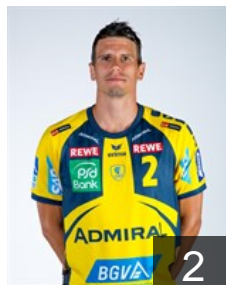

 NOR

Reinkind Harald

Position: Right Back
Place of birth: Trondheim
Date of birth: 17.08.1992
Height: 195 cm
Weight: 95 kg

 SRB

Rnic Momir

Position: Left Back
Place of birth: Zrenjanin
Date of birth: 01.11.1987
Height: 196 cm
Weight: 102 kg

CLUB COMPETITIONS - DELEGATION LIST

VELUX EHF Champions League 2017/18

 GER Rhein-Neckar Löwen - Players

 GER

Röller Lars

Position: Line Player
Place of birth: Ludwigshafen
Date of birth: 24.01.1999
Height: 203 cm
Weight: 110 kg

 SUI

Schmid Andre

Position: Centre Back
Place of birth: Horgen
Date of birth: 30.08.1983
Height: 190 cm
Weight: 86 kg

 SVK

Schmiedt Martin

Position: Left Wing
Place of birth: Kosice
Date of birth: 26.10.2000
Height: 186 cm
Weight: 79 kg