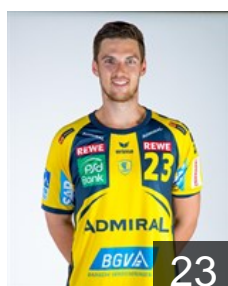

 GER

Keller Rico

Position: Centre Back
Place of birth: Heidelberg
Date of birth: 30.07.1997
Height: 192 cm
Weight: 87 kg

 GER

Kessler Maximilian

Position: Left Wing
Place of birth: Heidelberg
Date of birth: 23.04.1998
Height: 194 cm
Weight: 85 kg

 GER

Kirchenbauer Pascal

Position: Centre Back
Place of birth: Heidelberg
Date of birth: 29.02.1996
Height: 187 cm
Weight: 90 kg

 GER

Kleinlagel Kevin

Position: Right Wing
Place of birth: Heidelberg
Date of birth: 26.08.1998
Height: 186 cm
Weight: 82 kg

 DEN

Mensah Larsen Mads

Position: Centre Back
Place of birth: Holbæk
Date of birth: 12.08.1991
Height: 188 cm
Weight: 109 kg

 GER

Meyer Mattes

Position: Right Wing
Place of birth: Karlsruhe
Date of birth: 04.11.1999
Height: 178 cm
Weight: 82 kg

 SWE

Palicka Andreas

Position: Goalkeeper
Place of birth: N Nöbbelöv
Date of birth: 10.07.1986
Height: 189 cm
Weight: 88 kg

 GER

Pekeler Hendrik

Position: Line Player
Place of birth: Itzehoe
Date of birth: 02.07.1991
Height: 203 cm
Weight: 101 kg