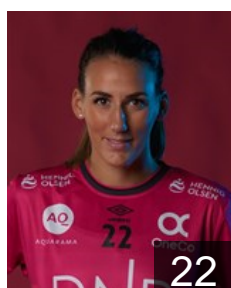

 NOR

Skaug Pernille Wang

Position: Right Wing
Place of birth: Halden
Date of birth: 29.01.1992
Height: 178 cm

 NOR

Sulland Linn Jorum

Position: Right Back
Place of birth: Oslo
Date of birth: 15.07.1984
Height: 178 cm

 NOR

Tomac Marta

Position: Centre Back
Place of birth: Trondheim
Date of birth: 20.09.1990
Height: 179 cm

TEAM OFFICIALS

 NOR

Gabrielsen Finn Kenneth

Date of birth: 09.09.1975