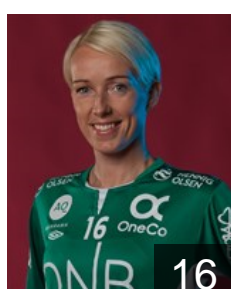

NOR
Lunde Katrine
Position: Goalkeeper
Place of birth: Kristiansand
Date of birth: 30.03.1980
Height: 181 cm