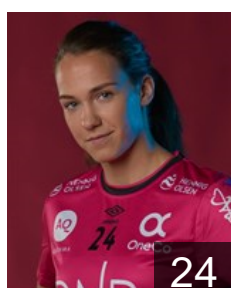

CLUB COMPETITIONS - DELEGATION LIST

WOMEN'S EHF Champions League 2017/18

WOMEN'S

NOR *Vipers Kristiansand - Players*

NOR
Arntzen Emilie Hegh
Position: Back
Place of birth: Skien
Date of birth: 01.01.1994
Height: 183 cm

NOR
Dahlum Karine Emilie
Position: Right Wing
Place of birth: Kristiansand
Date of birth: 16.12.1999
Height: 175 cm

NOR
Fagerheim Eline
Position: Goalkeeper
Place of birth: Gjøvik
Date of birth: 19.06.1998
Height: 180 cm

NOR
Hauge Sakura
Position: Goalkeeper
Place of birth: Bergen
Date of birth: 07.01.1987
Height: 174 cm

NOR
Jensen Lina Marie
Position: Back
Place of birth: Stavanger
Date of birth: 15.03.1996
Height: 182 cm