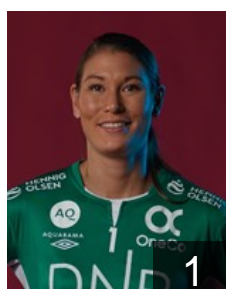

CLUB COMPETITIONS - DELEGATION LIST

WOMEN'S EHF Champions League 2017/18

WOMEN'S

NOR *Vipers Kristiansand - Players*

NOR
Arntzen Emilie Hegh
Position: Back
Place of birth: Skien
Date of birth: 01.01.1994
Height: 183 cm

NOR
Dahlum Karine Emilie
Position: Right Wing
Place of birth: Kristiansand
Date of birth: 16.12.1999
Height: 175 cm

NOR
Fagerheim Eline
Position: Goalkeeper
Place of birth: Gjøvik
Date of birth: 19.06.1998
Height: 180 cm

NOR
Hauge Sakura
Position: Goalkeeper
Place of birth: Bergen
Date of birth: 07.01.1987
Height: 174 cm

NOR
Jensen Lina Marie
Position: Back
Place of birth: Stavanger
Date of birth: 15.03.1996
Height: 182 cm