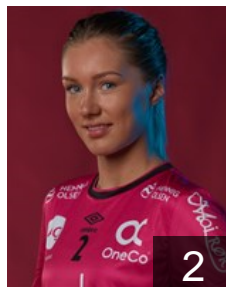

NOR

Olsen Karoline

Position: Left Wing
Place of birth: Kristiansand
Date of birth: 16.06.1998
Height: 171 cm