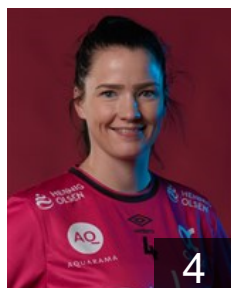

 NOR

Noersteboe Kristin

Position: Right Back
Place of birth: Bærum
Date of birth: 09.09.1990
Height: 178 cm

 NOR

Olsen Karoline

Position: Left Wing
Place of birth: Kristiansand
Date of birth: 16.06.1998
Height: 171 cm