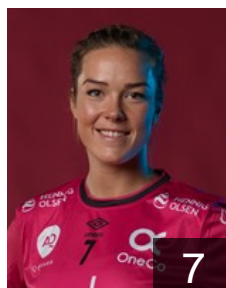

NOR

Skaar Brattset Kari

Position: Line Player
Place of birth: Fredrikstad
Date of birth: 15.02.1991
Height: 183 cm