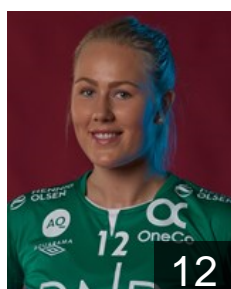

CLUB COMPETITIONS - DELEGATION LIST

WOMEN'S EHF Champions League 2017/18

WOMEN'S

NOR *Vipers Kristiansand - Players*

NOR
Arntzen Emilie Hegh
Position: Back
Place of birth: Skien
Date of birth: 01.01.1994
Height: 183 cm

NOR
Dahlum Karine Emilie
Position: Right Wing
Place of birth: Kristiansand
Date of birth: 16.12.1999
Height: 175 cm

NOR
Fagerheim Eline
Position: Goalkeeper
Place of birth: Gjøvik
Date of birth: 19.06.1998
Height: 180 cm

NOR
Hauge Sakura
Position: Goalkeeper
Place of birth: Bergen
Date of birth: 07.01.1987
Height: 174 cm

NOR
Jensen Lina Marie
Position: Back
Place of birth: Stavanger
Date of birth: 15.03.1996
Height: 182 cm