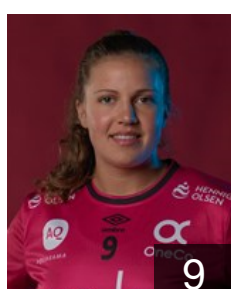

NOR
Dahlum Karine Emilie
Position: Right Wing
Place of birth: Kristiansand
Date of birth: 16.12.1999
Height: 175 cm

NOR
Fagerheim Eline
Position: Goalkeeper
Place of birth: Gjøvik
Date of birth: 19.06.1998
Height: 180 cm

NOR
Hauge Sakura
Position: Goalkeeper
Place of birth: Bergen
Date of birth: 07.01.1987
Height: 174 cm

NOR
Jensen Lina Marie
Position: Back
Place of birth: Stavanger
Date of birth: 15.03.1996
Height: 182 cm

NOR
Jonassen Vilde Kaurin
Position: Left Wing
Place of birth: Kristiansand
Date of birth: 01.09.1992
Height: -

DEN
Kristensen Mathilde
Position: Line Player
Place of birth: Viborg
Date of birth: 07.04.1993
Height: 177 cm