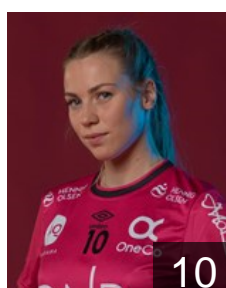

NOR
Dahlum Karine Emilie
Position: Right Wing
Place of birth: Kristiansand
Date of birth: 16.12.1999
Height: 175 cm

NOR
Fagerheim Eline
Position: Goalkeeper
Place of birth: Gjøvik
Date of birth: 19.06.1998
Height: 180 cm

NOR
Hauge Sakura
Position: Goalkeeper
Place of birth: Bergen
Date of birth: 07.01.1987
Height: 174 cm

NOR
Jensen Lina Marie
Position: Back
Place of birth: Stavanger
Date of birth: 15.03.1996
Height: 182 cm