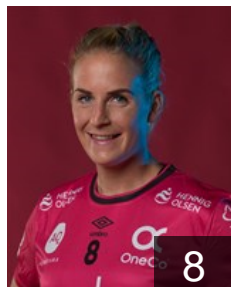

NOR
Naes Andersen S.
Position: Left Wing
Place of birth: Skien
Date of birth: 12.11.1996
Height: 175 cm

CLUB COMPETITIONS - DELEGATION LIST

WOMEN'S EHF Champions League 2017/18

WOMEN'S

 NOR *Vipers Kristiansand - Players*

 NOR

Noersteboe Kristin

Position: Right Back
Place of birth: Bærum
Date of birth: 09.09.1990
Height: 178 cm

 NOR

Olsen Karoline

Position: Left Wing
Place of birth: Kristiansand
Date of birth: 16.06.1998
Height: 171 cm