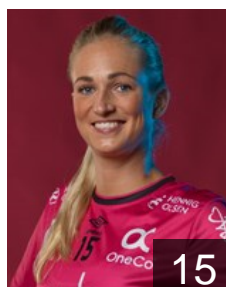

 NOR

Noersteboe Kristin

Position: Right Back
Place of birth: Bærum
Date of birth: 09.09.1990
Height: 178 cm

 NOR

Olsen Karoline

Position: Left Wing
Place of birth: Kristiansand
Date of birth: 16.06.1998
Height: 171 cm

 NOR

Refsnes Tonje

Position: Right Back
Place of birth: Kristiansand
Date of birth: 13.11.1994
Height: 170 cm

 NOR

Skaar Brattset Kari

Position: Line Player
Place of birth: Fredrikstad
Date of birth: 15.02.1991
Height: 183 cm

 NOR

Skaug Pernille Wang

Position: Right Wing
Place of birth: Halden
Date of birth: 29.01.1992
Height: 178 cm

 NOR

Sulland Linn Jorum

Position: Right Back
Place of birth: Oslo
Date of birth: 15.07.1984
Height: 178 cm