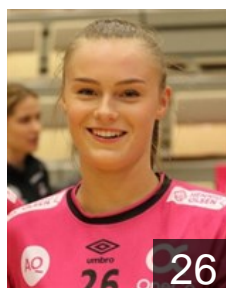

CLUB COMPETITIONS - DELEGATION LIST

WOMEN'S EHF Champions League 2017/18

WOMEN'S

NOR *Vipers Kristiansand - Players*

NOR
Arntzen Emilie Hegh
Position: Back
Place of birth: Skien
Date of birth: 01.01.1994
Height: 183 cm

NOR
Dahlum Karine Emilie
Position: Right Wing
Place of birth: Kristiansand
Date of birth: 16.12.1999
Height: 175 cm

NOR
Fagerheim Eline
Position: Goalkeeper
Place of birth: Gjøvik
Date of birth: 19.06.1998
Height: 180 cm

NOR
Hauge Sakura
Position: Goalkeeper
Place of birth: Bergen
Date of birth: 07.01.1987
Height: 174 cm

NOR
Jensen Lina Marie
Position: Back
Place of birth: Stavanger
Date of birth: 15.03.1996
Height: 182 cm