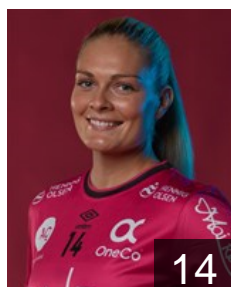

 NOR

Noersteboe Kristin

Position: Right Back
Place of birth: Bærum
Date of birth: 09.09.1990
Height: 178 cm

 NOR

Olsen Karoline

Position: Left Wing
Place of birth: Kristiansand
Date of birth: 16.06.1998
Height: 171 cm

 NOR

Refsnes Tonje

Position: Right Back
Place of birth: Kristiansand
Date of birth: 13.11.1994
Height: 170 cm

 NOR

Skaar Brattset Kari

Position: Line Player
Place of birth: Fredrikstad
Date of birth: 15.02.1991
Height: 183 cm

 NOR

Skaug Pernille Wang

Position: Right Wing
Place of birth: Halden
Date of birth: 29.01.1992
Height: 178 cm

 NOR

Sulland Linn Jorum

Position: Right Back
Place of birth: Oslo
Date of birth: 15.07.1984
Height: 178 cm