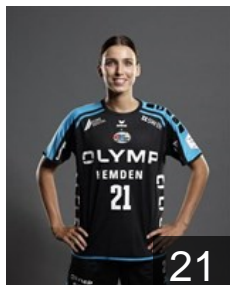

CLUB COMPETITIONS - DELEGATION LIST

WOMEN'S EHF Champions League 2017/18

WOMEN'S

GER HB Ludwigsburg - Players

DEN

Woller Fie

Position: Left Wing

Place of birth: Herning

Date of birth: 17.09.1992

Height: -

TEAM OFFICIALS