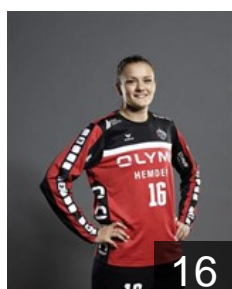

 GER

Patorra Leonie

Position: Centre Back
Place of birth: Esslingen
Date of birth: 26.07.2001
Height: 174 cm

 GER

Ridder Alina

Position: Left Wing
Place of birth: Hagen
Date of birth: 30.07.1999
Height: 176 cm

 GER

Roth Nicole

Position: Goalkeeper
Place of birth: Nürnberg
Date of birth: 08.05.1995
Height: 183 cm

 NED

Rozemalen Charris

Position: Right Back
Place of birth: Utrecht
Date of birth: 16.04.1991
Height: 176 cm