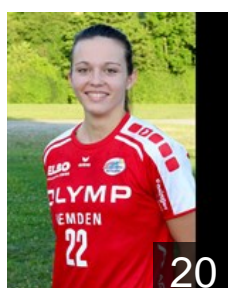

 GER

Patorra Leonie

Position: Centre Back
Place of birth: Esslingen
Date of birth: 26.07.2001
Height: 174 cm

 GER

Ridder Alina

Position: Left Wing
Place of birth: Hagen
Date of birth: 30.07.1999
Height: 176 cm

 GER

Roth Nicole

Position: Goalkeeper
Place of birth: Nürnberg
Date of birth: 08.05.1995
Height: 183 cm

 NED

Rozemalen Charris

Position: Right Back
Place of birth: Utrecht
Date of birth: 16.04.1991
Height: 176 cm

 AZE

Salamakha Valentyna

Position: Goalkeeper
Place of birth: Kirowograd
Date of birth: 23.04.1986
Height: 176 cm

 GER

Scheib Jana

Position: Right Back
Place of birth: Ludwigsburg
Date of birth: 10.10.2000
Height: 180 cm

 GER

Schulze Luisa

Position: Line Player
Place of birth: Altenburg
Date of birth: 14.09.1990
Height: 190 cm

 NED

Smeets Martine

Position: Left Wing
Place of birth: Geesteren
Date of birth: 05.05.1990
Height: 172 cm