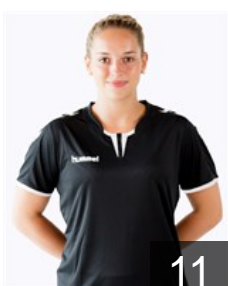

 FRA

Darleux Cleopatre

Position: Goalkeeper
Place of birth: Mulhouse
Date of birth: 01.07.1989
Height: 176 cm

 FRA

Derrien Lauryn

Position: Centre Back
Place of birth: BREST
Date of birth: 16.07.1999
Height: 166 cm

 FRA

Herbrecht Sophie

Position: Centre Back
Place of birth: MULHOUSE
Date of birth: 13.02.1982
Height: 174 cm

 SWE

Idéhn Filippa

Position: Goalkeeper
Place of birth: Sofia, Jönköping
Date of birth: 15.08.1990
Height: 183 cm

 FRA

Jarrige Eva

Position: Right Back
Place of birth: CLERMONT
Date of birth: 17.02.2000
Height: 181 cm

 FRA

Lagattu Amandine

Position: Left Wing
Place of birth: BREST
Date of birth: 10.02.1999
Height: 168 cm