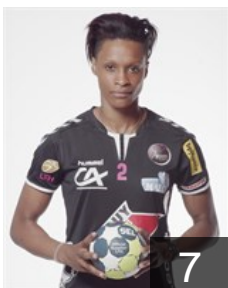

FRA

Lobe Eleme Sarah

Position: Left Back
Place of birth: TROYES
Date of birth: 02.01.1998
Height: 171 cm

FRA

Manach Elodie

Position: Centre Back
Place of birth: BREST
Date of birth: 27.02.1990
Height: 163 cm

ESP

Mangué Gonzalez Marta

Position: Left Wing
Place of birth: Las Palmas
Date of birth: 23.04.1983
Height: 170 cm

FRA

N'Gouan Astride

Position: Line Player
Place of birth: Saint Denis
Date of birth: 09.07.1991
Height: 187 cm

FRA

Pineau Allison Marie

Position: Centre Back
Place of birth: Chartres
Date of birth: 02.05.1989
Height: 181 cm

SRB

Pop-Lazic Sladana

Position: Line Player
Place of birth: Belgrade
Date of birth: 26.07.1988
Height: 178 cm