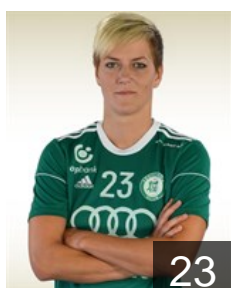

 NOR

**Mørk Nora**

Position: Back  
Place of birth: Oslo  
Date of birth: 05.04.1991  
Height: 167 cm

 NOR

**Oftedal Stine Bredal**

Position: Centre Back  
Place of birth: Oslo  
Date of birth: 25.09.1991  
Height: 168 cm

 HUN

**Pal Tamara**

Position: Centre Back  
Place of birth: Debrecen  
Date of birth: 01.09.2000  
Height: 170 cm

 HUN

**Puhalak Szidonia**

Position: Wing  
Place of birth: Szeged  
Date of birth: 05.07.1996  
Height: 177 cm

 HUN

**Szilovics Fanni**

Position: Back  
Place of birth: Pécs  
Date of birth: 18.02.2000  
Height: 179 cm

 HUN

**Tomori Zsuzsanna**

Position: Back  
Place of birth: Budapest  
Date of birth: 18.06.1987  
Height: 187 cm