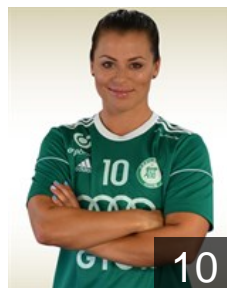

 HUN

**Imrei Reka**

Position: Wing  
Place of birth: Esztergom  
Date of birth: 21.09.1999  
Height: 160 cm

 HUN

**Kiss Eva**

Position: Goalkeeper  
Place of birth: Debrecen  
Date of birth: 10.07.1987  
Height: 189 cm

 CZE

**Knedlikova Jana**

Position: Wing  
Place of birth: Praha  
Date of birth: 22.06.1989  
Height: 167 cm

 HUN

**Moharos Vivien**

Position: Wing  
Place of birth: Tatabánya  
Date of birth: 09.06.1999  
Height: 158 cm

 NOR

**Mørk Nora**

Position: Back  
Place of birth: Oslo  
Date of birth: 05.04.1991  
Height: 167 cm

 NOR

**Oftedal Stine Bredal**

Position: Centre Back  
Place of birth: Oslo  
Date of birth: 25.09.1991  
Height: 168 cm