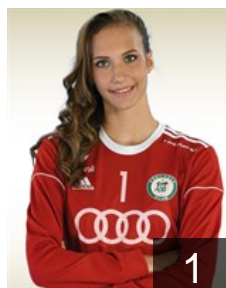

4

GER

**Althaus Anja**

Position: Line Player  
Place of birth: Magdeburg  
Date of birth: 03.09.1982  
Height: 177 cm

20

BRA

**Amorim Taleska E.**

Position: Back  
Place of birth: Blumenau  
Date of birth: 23.09.1986  
Height: 186 cm

18

HUN

**Bino Boglarka**

Position: Goalkeeper  
Place of birth: Szombathely  
Date of birth: 11.10.1999  
Height: 184 cm

1

HUN

**Bodi Bernadett**

Position: Wing  
Place of birth: Szeged  
Date of birth: 09.03.1986  
Height: 175 cm