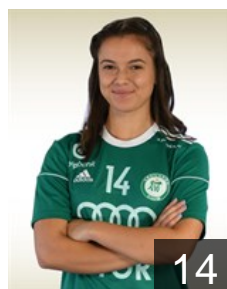

 HUN

**Imrei Reka**

Position: Wing  
Place of birth: Esztergom  
Date of birth: 21.09.1999  
Height: 160 cm

 HUN

**Kiss Eva**

Position: Goalkeeper  
Place of birth: Debrecen  
Date of birth: 10.07.1987  
Height: 189 cm

 CZE

**Knedlikova Jana**

Position: Wing  
Place of birth: Praha  
Date of birth: 22.06.1989  
Height: 167 cm

 HUN

**Moharos Vivien**

Position: Wing  
Place of birth: Tatabánya  
Date of birth: 09.06.1999  
Height: 158 cm

 NOR

**Mørk Nora**

Position: Back  
Place of birth: Oslo  
Date of birth: 05.04.1991  
Height: 167 cm

 NOR

**Oftedal Stine Bredal**

Position: Centre Back  
Place of birth: Oslo  
Date of birth: 25.09.1991  
Height: 168 cm

 HUN

**Pal Tamara**

Position: Centre Back  
Place of birth: Debrecen  
Date of birth: 01.09.2000  
Height: 170 cm

 HUN

**Puhalak Szidonia**

Position: Wing  
Place of birth: Szeged  
Date of birth: 05.07.1996  
Height: 177 cm