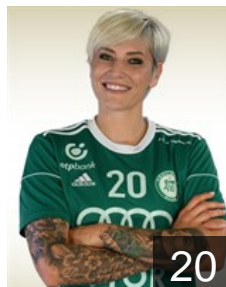

GER

Althaus Anja

Position: Line Player
Place of birth: Magdeburg
Date of birth: 03.09.1982
Height: 177 cm

20