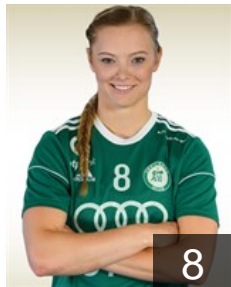

CLUB COMPETITIONS - DELEGATION LIST

WOMEN'S EHF Champions League 2017/18

WOMEN'S

HUN Györi Audi ETO KC - Players

DEN

Hansen Anne Mette

Position: Back
Place of birth: Glostrup
Date of birth: 25.08.1994
Height: 177 cm