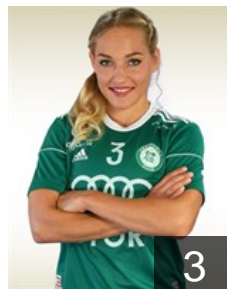

 HUN

**Imrei Reka**

Position: Wing  
Place of birth: Esztergom  
Date of birth: 21.09.1999  
Height: 160 cm

 HUN

**Kiss Eva**

Position: Goalkeeper  
Place of birth: Debrecen  
Date of birth: 10.07.1987  
Height: 189 cm