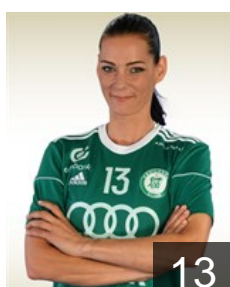

18

HUN

**Bino Boglarka**

Position: Goalkeeper  
Place of birth: Szombathely  
Date of birth: 11.10.1999  
Height: 184 cm

1

HUN

**Bodi Bernadett**

Position: Wing  
Place of birth: Szeged  
Date of birth: 09.03.1986  
Height: 175 cm

32

HUN

**Gerhath Kincső**

Position: Back  
Place of birth: Győr  
Date of birth: 20.01.2001  
Height: 177 cm

17

HUN

**Görbicz Anita**

Position: Centre Back  
Place of birth: Veszprem  
Date of birth: 13.05.1983  
Height: 173 cm

13

ESP

**Gonzalez Alvarez Mireya**

Position: Right Back  
Place of birth: Leon  
Date of birth: 18.07.1991  
Height: 178 cm

99

NOR

**Grimsbø Kari Aalvik**

Position: Goalkeeper  
Place of birth: Bergen  
Date of birth: 04.01.1985  
Height: 180 cm