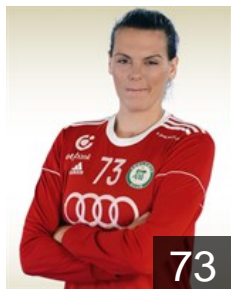

85

NED

**Groot Cornelia Nycke**

Position: Centre Back  
Place of birth: Alkmaar  
Date of birth: 04.05.1988  
Height: 170 cm

27

# CLUB COMPETITIONS - DELEGATION LIST

WOMEN'S EHF Champions League 2017/18

WOMEN'S

 HUN Györi Audi ETO KC - Players

 DEN

**Hansen Anne Mette**

Position: Back  
Place of birth: Glostrup  
Date of birth: 25.08.1994  
Height: 177 cm

 HUN

**Imrei Reka**

Position: Wing  
Place of birth: Esztergom  
Date of birth: 21.09.1999  
Height: 160 cm

 HUN

**Kiss Eva**

Position: Goalkeeper  
Place of birth: Debrecen  
Date of birth: 10.07.1987  
Height: 189 cm