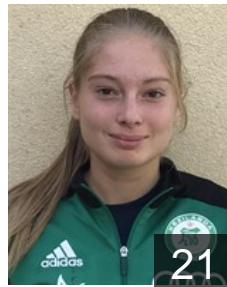

85

NED

**Groot Cornelia Nycke**

Position: Centre Back  
Place of birth: Alkmaar  
Date of birth: 04.05.1988  
Height: 170 cm

27

# CLUB COMPETITIONS - DELEGATION LIST

WOMEN'S EHF Champions League 2017/18

WOMEN'S

 HUN Györi Audi ETO KC - Players

 DEN

**Hansen Anne Mette**

Position: Back  
Place of birth: Glostrup  
Date of birth: 25.08.1994  
Height: 177 cm

 HUN

**Imrei Reka**

Position: Wing  
Place of birth: Esztergom  
Date of birth: 21.09.1999  
Height: 160 cm

 HUN

**Kiss Eva**

Position: Goalkeeper  
Place of birth: Debrecen  
Date of birth: 10.07.1987  
Height: 189 cm