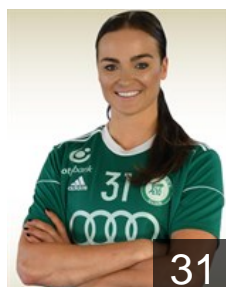

4

GER

**Althaus Anja**

Position: Line Player  
Place of birth: Magdeburg  
Date of birth: 03.09.1982  
Height: 177 cm

20

BRA

**Amorim Taleska E.**

Position: Back  
Place of birth: Blumenau  
Date of birth: 23.09.1986  
Height: 186 cm

18

HUN

**Bino Boglarka**

Position: Goalkeeper  
Place of birth: Szombathely  
Date of birth: 11.10.1999  
Height: 184 cm

1

HUN

**Bodi Bernadett**

Position: Wing  
Place of birth: Szeged  
Date of birth: 09.03.1986  
Height: 175 cm

33

NED

**Broch Yvette**

Position: Line Player  
Place of birth: Monster  
Date of birth: 21.12.1990  
Height: 184 cm

31

HUN

**Fodor Csenge**

Position: Wing  
Place of birth: Keszthely  
Date of birth: 23.04.1999  
Height: 166 cm

32

HUN

**Gerhath Kincső**

Position: Back  
Place of birth: Győr  
Date of birth: 20.01.2001  
Height: 177 cm

17

HUN

**Görbicz Anita**

Position: Centre Back  
Place of birth: Veszprem  
Date of birth: 13.05.1983  
Height: 173 cm