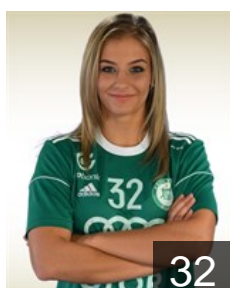

18

HUN

**Bino Boglarka**

Position: Goalkeeper  
Place of birth: Szombathely  
Date of birth: 11.10.1999  
Height: 184 cm

1

HUN

**Bodi Bernadett**

Position: Wing  
Place of birth: Szeged  
Date of birth: 09.03.1986  
Height: 175 cm

33

NED

**Broch Yvette**

Position: Line Player  
Place of birth: Monster  
Date of birth: 21.12.1990  
Height: 184 cm

31

HUN

**Fodor Csenge**

Position: Wing  
Place of birth: Keszthely  
Date of birth: 23.04.1999  
Height: 166 cm

32

HUN

**Gerhath Kincső**

Position: Back  
Place of birth: Győr  
Date of birth: 20.01.2001  
Height: 177 cm

17

HUN

**Görbicz Anita**

Position: Centre Back  
Place of birth: Veszprem  
Date of birth: 13.05.1983  
Height: 173 cm

13

ESP

**Gonzalez Alvarez Mireya**

Position: Right Back  
Place of birth: Leon  
Date of birth: 18.07.1991  
Height: 178 cm

99

NOR

**Grimsbø Kari Aalvik**

Position: Goalkeeper  
Place of birth: Bergen  
Date of birth: 04.01.1985  
Height: 180 cm