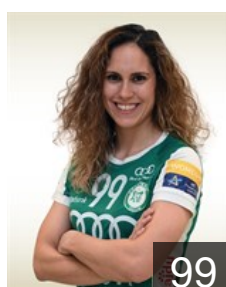

32

HUN

**Gerhath Kincső**

Position: Back  
Place of birth: Győr  
Date of birth: 20.01.2001  
Height: 177 cm

17

HUN

**Görbicz Anita**

Position: Centre Back  
Place of birth: Veszprem  
Date of birth: 13.05.1983  
Height: 173 cm

13

ESP

**Gonzalez Alvarez Mireya**

Position: Right Back  
Place of birth: Leon  
Date of birth: 18.07.1991  
Height: 178 cm

99

NOR

**Grimsbø Kari Aalvik**

Position: Goalkeeper  
Place of birth: Bergen  
Date of birth: 04.01.1985  
Height: 180 cm