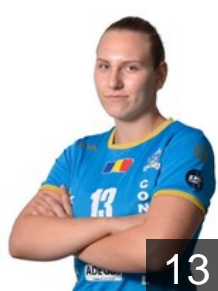

CLUB COMPETITIONS - DELEGATION LIST

WOMEN'S EHF Champions League 2017/18

WOMEN'S

 ROU SCM Craiova - Players

 ROU

Ardean Elisei Valentina Neli

Position: Left Wing
Place of birth: Focsani
Date of birth: 05.06.1982
Height: 171 cm

 ROU

Florianu Florina Cristina

Position: Left Back
Place of birth: Slatina
Date of birth: 29.09.1989
Height: 184 cm

 MNE

Klikovac Bobana

Position: Line Player
Place of birth: Cetinje
Date of birth: 19.07.1995
Height: 181 cm

 ROU

Lung Cristina Daniela

Position: Goalkeeper
Place of birth: CRAIOVA
Date of birth: 04.01.2000
Height: -

 SRB

Nikolic Zeljka

Position: Right Wing
Place of birth: Priboj
Date of birth: 12.07.1991
Height: 164 cm

 ROU

Popescu Aura Teodora

Position: Line Player
Place of birth: CRAIOVA
Date of birth: 07.11.1998
Height: 175 cm

 ROU

Pricopi Dana Andreea

Position: Centre Back
Place of birth: Brasov
Date of birth: 20.02.1994
Height: 173 cm