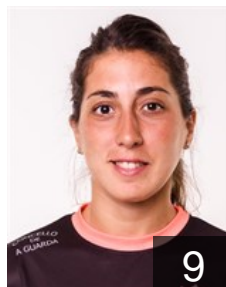

ESP

Hernandez Ruz Ines

Position: Line Player
Place of birth: ALMERIA
Date of birth: 30.08.1986
Height: 172 cm

BLR

Kurchankova Alesia

Position: Line Player
Place of birth: BELARUS
Date of birth: 04.07.1980
Height: 167 cm

ESP

Lorenzo Raquel

Position: Goalkeeper
Place of birth: A Guarda
Date of birth: 27.10.1993
Height: 170 cm

CLUB COMPETITIONS - DELEGATION LIST

WOMEN'S EHF Champions League 2017/18

WOMEN'S

 ESP Club Balonmán Atlético Guardes - Players

 ESP

Mendez Garcia Marta

Position: Left Back
Place of birth: LEON
Date of birth: 07.11.1994
Height: 185 cm

 ARG

Mendoza Luciana

Position: Right Back
Place of birth: Buenos Aires
Date of birth: 14.03.1990
Height: 171 cm