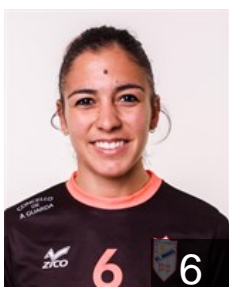

CLUB COMPETITIONS - DELEGATION LIST

WOMEN'S EHF Champions League 2017/18

WOMEN'S

ESP Club Balonmán Atlético Guardes - Players

ESP

Carratu Santoro Marisol

Position: Goalkeeper
Place of birth: Buenos Aires
Date of birth: 15.07.1986
Height: 175 cm

ESP

Carrera Fernandez Estela

Position: Goalkeeper
Place of birth: Elda
Date of birth: 08.10.1991
Height: -

ESP

Castell Rebeca

Position: Line Player
Place of birth: CASTELLON DE
Date of birth: 20.04.1994
Height: 172 cm

POR

Cerqueira Rodrigues A.

Position: Right Wing
Place of birth: CAMINHA
Date of birth: 08.10.1990
Height: 165 cm

ESP

Doiro Rodriguez Estela

Position: Line Player
Place of birth: LA GUARDIA
Date of birth: 28.12.1990
Height: 162 cm

ESP

Egozkue Extremado Naiara

Position: Left Wing
Place of birth: Pamplona
Date of birth: 21.10.1983
Height: 173 cm

ESP

Espiñeira Sanchez Anthia

Position: Centre Back
Place of birth: VIGO
Date of birth: 27.11.1996
Height: -