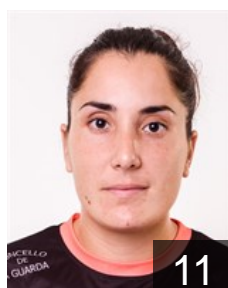

ESP

Egozkue Extremado Naiara

Position: Left Wing
Place of birth: Pamplona
Date of birth: 21.10.1983
Height: 173 cm

ESP

Espiñeira Sanchez Anthia

Position: Centre Back
Place of birth: VIGO
Date of birth: 27.11.1996
Height: -

ESP

Gomez Suau Carla

Position: Back
Place of birth: SANT ANTONI
Date of birth: 30.01.1991
Height: 180 cm

ESP

Gutierrez Bermejo Jennifer

Position: Left Wing
Place of birth: Horgen
Date of birth: 20.02.1995
Height: -

ESP

Hernandez Ruz Ines

Position: Line Player
Place of birth: ALMERIA
Date of birth: 30.08.1986
Height: 172 cm

BLR

Kurchankova Alesia

Position: Line Player
Place of birth: BELARUS
Date of birth: 04.07.1980
Height: 167 cm