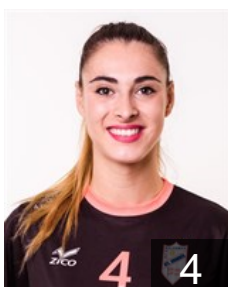

 ESP

Mendez Garcia Marta

Position: Left Back
Place of birth: LEON
Date of birth: 07.11.1994
Height: 185 cm

 ARG

Mendoza Luciana

Position: Right Back
Place of birth: Buenos Aires
Date of birth: 14.03.1990
Height: 171 cm

 ESP

Pombal Martinez Marta

Position: Line Player
Place of birth: Oia
Date of birth: 18.03.1999
Height: 169 cm

 BRA

Romero Moraes Gabriela

Position: Centre Back
Place of birth: SAO PAULO
Date of birth: 25.03.1996
Height: 168 cm