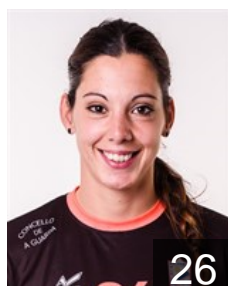

ESP

Egozkue Extremado Naiara

Position: Left Wing
Place of birth: Pamplona
Date of birth: 21.10.1983
Height: 173 cm

ESP

Espiñeira Sanchez Anthia

Position: Centre Back
Place of birth: VIGO
Date of birth: 27.11.1996
Height: -

ESP

Gomez Suau Carla

Position: Back
Place of birth: SANT ANTONI
Date of birth: 30.01.1991
Height: 180 cm

ESP

Gutierrez Bermejo Jennifer

Position: Left Wing
Place of birth: Horgen
Date of birth: 20.02.1995
Height: -