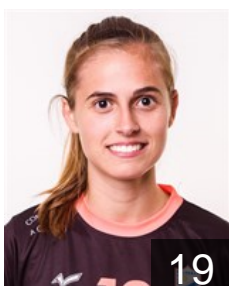

POR

Cerqueira Rodrigues A.

Position: Right Wing
Place of birth: CAMINHA
Date of birth: 08.10.1990
Height: 165 cm

ESP

Doiro Rodriguez Estela

Position: Line Player
Place of birth: LA GUARDIA
Date of birth: 28.12.1990
Height: 162 cm

ESP

Egozkue Extremado Naiara

Position: Left Wing
Place of birth: Pamplona
Date of birth: 21.10.1983
Height: 173 cm

ESP

Espiñeira Sanchez Anthia

Position: Centre Back
Place of birth: VIGO
Date of birth: 27.11.1996
Height: -