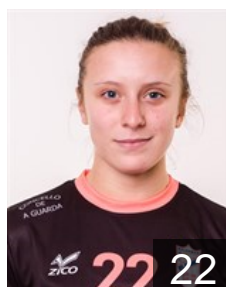

ARG

Urban Medel Rosario Victoria

Position: Right Wing
Place of birth: BUENOS AIRES
Date of birth: 13.03.1997
Height: 164 cm

TEAM OFFICIALS

ESP

Gonzalez Colorado Abel

Date of birth: 13.03.1966

ESP

Prades Pons Jose Ignacio

Date of birth: 08.09.1975