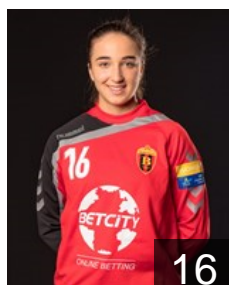

 SLO

Lazovic Barbara

Position: Right Back
Place of birth: Brezice
Date of birth: 04.01.1988
Height: 183 cm

 SRB

Lekic Andrea

Position: Centre Back
Place of birth: Beograd
Date of birth: 06.09.1987
Height: 178 cm

 FRA

Leynaud A.

Position: Goalkeeper
Place of birth: Aubenas
Date of birth: 02.05.1986
Height: 178 cm

CLUB COMPETITIONS - DELEGATION LIST

WOMEN'S EHF Champions League 2017/18

WOMEN'S

 MKD WHC Vardar - Players

 MKD

Micevska Jovana

Position: Goalkeeper
Place of birth: Skopje
Date of birth: 26.07.2000
Height: -

 CRO

Penezic Andrea

Position: Left Back
Place of birth: Zagreb
Date of birth: 13.11.1985
Height: 186 cm

 SRB