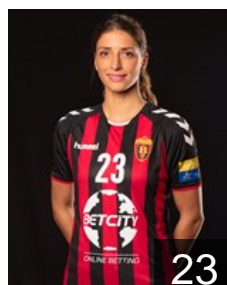

 SLO

Lazovic Barbara

Position: Right Back
Place of birth: Brezice
Date of birth: 04.01.1988
Height: 183 cm

 SRB

Lekic Andrea

Position: Centre Back
Place of birth: Beograd
Date of birth: 06.09.1987
Height: 178 cm

 FRA

Leynaud A.

Position: Goalkeeper
Place of birth: Aubenas
Date of birth: 02.05.1986
Height: 178 cm

CLUB COMPETITIONS - DELEGATION LIST

WOMEN'S EHF Champions League 2017/18

WOMEN'S

 MKD WHC Vardar - Players

 MKD

Micevska Jovana

Position: Goalkeeper
Place of birth: Skopje
Date of birth: 26.07.2000
Height: -

 CRO

Penezic Andrea

Position: Left Back
Place of birth: Zagreb
Date of birth: 13.11.1985
Height: 186 cm

 SRB