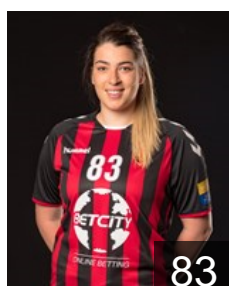

CLUB COMPETITIONS - DELEGATION LIST

WOMEN'S EHF Champions League 2017/18

WOMEN'S

 MKD WHC Vardar - Players

 MKD

Bajramoska Mirjeta

Position: Left Back
Place of birth: Bitola
Date of birth: 22.11.1984
Height: 179 cm

 SLO

Lazovic Barbara

Position: Right Back
Place of birth: Brezice
Date of birth: 04.01.1988
Height: 183 cm

 SRB

Lekic Andrea

Position: Centre Back
Place of birth: Beograd
Date of birth: 06.09.1987
Height: 178 cm

 FRA

Leynaud A.

Position: Goalkeeper
Place of birth: Aubenas
Date of birth: 02.05.1986
Height: 178 cm

CLUB COMPETITIONS - DELEGATION LIST

WOMEN'S EHF Champions League 2017/18

WOMEN'S

 MKD WHC Vardar - Players

 MKD

Micevska Jovana

Position: Goalkeeper
Place of birth: Skopje
Date of birth: 26.07.2000
Height: -

 CRO

Penezic Andrea

Position: Left Back
Place of birth: Zagreb
Date of birth: 13.11.1985
Height: 186 cm

 SRB