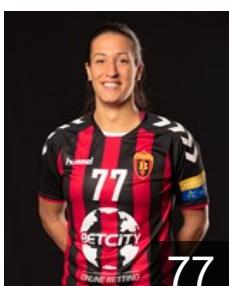

 MKD

Gichevska Leonida

Position: Left Back
Place of birth: Sveti Nikole
Date of birth: 20.06.1998
Height: -

 MKD

Keramichieva Teodora

Position: Left Back
Place of birth: Skopje
Date of birth: 14.01.1996
Height: 176 cm

 RUS

Khmyrova Tatiana

Position: Right Back
Place of birth: Volgograd
Date of birth: 06.02.1990
Height: 178 cm

 MNE

Klikovac Andrea

Position: Right Back
Place of birth: Podgorica
Date of birth: 05.05.1991
Height: 174 cm

 RUS

Kuznetsova Polina

Position: Left Wing
Place of birth: Shopokov
Date of birth: 10.06.1987
Height: 170 cm

 FRA

Lacrabere Alexandra

Position: Right Back
Place of birth: Pau
Date of birth: 27.04.1987
Height: 177 cm

 SLO

Lazovic Barbara

Position: Right Back
Place of birth: Brezice
Date of birth: 04.01.1988
Height: 183 cm

 SRB

Lekic Andrea

Position: Centre Back
Place of birth: Beograd
Date of birth: 06.09.1987
Height: 178 cm