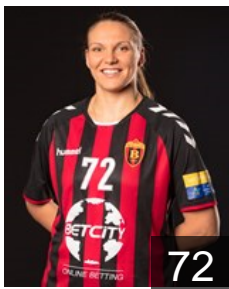

CLUB COMPETITIONS - DELEGATION LIST

WOMEN'S EHF Champions League 2017/18

WOMEN'S

 MKD WHC Vardar - Players

 MKD

Bajramoska Mirjeta

Position: Left Back
Place of birth: Bitola
Date of birth: 22.11.1984
Height: 179 cm

 CRO

Canadija Andrea

Position: Line Player
Place of birth: Sinj
Date of birth: 09.10.1993
Height: 174 cm

 SRB

Cvijic Dragana

Position: Line Player
Place of birth: Beograd
Date of birth: 15.03.1990
Height: 183 cm

 MKD

Gichevska Leonida

Position: Left Back
Place of birth: Sveti Nikole
Date of birth: 20.06.1998
Height: -

 MKD

Keramichieva Teodora

Position: Left Back
Place of birth: Skopje
Date of birth: 14.01.1996
Height: 176 cm