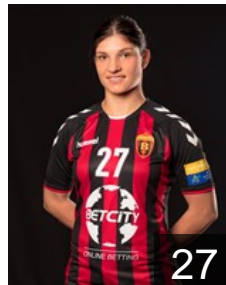

CLUB COMPETITIONS - DELEGATION LIST

WOMEN'S EHF Champions League 2017/18

WOMEN'S

 MKD WHC Vardar - Players

 MKD

Bajramoska Mirjeta

Position: Left Back
Place of birth: Bitola
Date of birth: 22.11.1984
Height: 179 cm

 CRO

Canadija Andrea

Position: Line Player
Place of birth: Sinj
Date of birth: 09.10.1993
Height: 174 cm

 SRB

Cvijic Dragana

Position: Line Player
Place of birth: Beograd
Date of birth: 15.03.1990
Height: 183 cm

 MKD

Gichevska Leonida

Position: Left Back
Place of birth: Sveti Nikole
Date of birth: 20.06.1998
Height: -

 MKD

Keramichieva Teodora

Position: Left Back
Place of birth: Skopje
Date of birth: 14.01.1996
Height: 176 cm