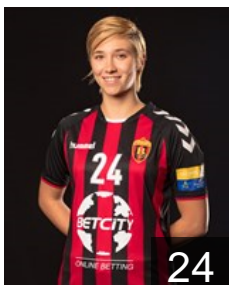

CLUB COMPETITIONS - DELEGATION LIST

WOMEN'S EHF Champions League 2017/18

WOMEN'S

 MKD WHC Vardar - Players

 MKD

Bajramoska Mirjeta

Position: Left Back
Place of birth: Bitola
Date of birth: 22.11.1984
Height: 179 cm

 CRO

Canadija Andrea

Position: Line Player
Place of birth: Sinj
Date of birth: 09.10.1993
Height: 174 cm

 SRB

Cvijic Dragana

Position: Line Player
Place of birth: Beograd
Date of birth: 15.03.1990
Height: 183 cm

 MKD

Gichevska Leonida

Position: Left Back
Place of birth: Sveti Nikole
Date of birth: 20.06.1998
Height: -

 MKD

Keramichieva Teodora

Position: Left Back
Place of birth: Skopje
Date of birth: 14.01.1996
Height: 176 cm

 RUS

Khmyrova Tatiana

Position: Right Back
Place of birth: Volgograd
Date of birth: 06.02.1990
Height: 178 cm

 MNE

Klikovac Andrea

Position: Right Back
Place of birth: Podgorica
Date of birth: 05.05.1991
Height: 174 cm