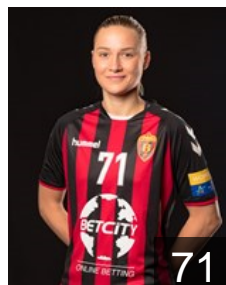

CLUB COMPETITIONS - DELEGATION LIST

WOMEN'S EHF Champions League 2017/18

WOMEN'S

 MKD WHC Vardar - Players

 MKD

Bajramoska Mirjeta

Position: Left Back
Place of birth: Bitola
Date of birth: 22.11.1984
Height: 179 cm

 CRO

Canadija Andrea

Position: Line Player
Place of birth: Sinj
Date of birth: 09.10.1993
Height: 174 cm

 SRB

Cvijic Dragana

Position: Line Player
Place of birth: Beograd
Date of birth: 15.03.1990
Height: 183 cm

 MKD

Gichevska Leonida

Position: Left Back
Place of birth: Sveti Nikole
Date of birth: 20.06.1998
Height: -

 MKD

Keramichieva Teodora

Position: Left Back
Place of birth: Skopje
Date of birth: 14.01.1996
Height: 176 cm

 RUS

Khmyrova Tatiana

Position: Right Back
Place of birth: Volgograd
Date of birth: 06.02.1990
Height: 178 cm

 MNE

Klikovac Andrea

Position: Right Back
Place of birth: Podgorica
Date of birth: 05.05.1991
Height: 174 cm