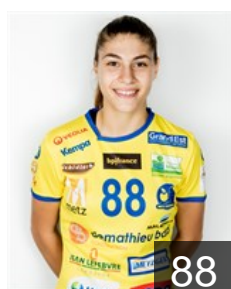

# CLUB COMPETITIONS - DELEGATION LIST

WOMEN'S EHF Champions League 2017/18

WOMEN'S

 FRA Metz Handball - Players

 NED

**Bel-Gareh Ilya**

Position: Right Wing  
Place of birth: beek  
Date of birth: 11.09.1997  
Height: 168 cm

 HUN

**Csapo Kyra Viven**

Position: Goalkeeper  
Place of birth: Budapest  
Date of birth: 02.12.1993  
Height: 180 cm

 FRA

**Di Rocco Ilona**

Position: Centre Back  
Place of birth: sedan  
Date of birth: 18.05.2000  
Height: 175 cm

 FRA

**Dos Reis Manuela**

Position: Goalkeeper  
Place of birth: verdun  
Date of birth: 29.06.1999  
Height: 181 cm

 FRA

**Dos Reis Ornella**

Position: Left Back  
Place of birth: Verdun  
Date of birth: 03.01.1997  
Height: 181 cm