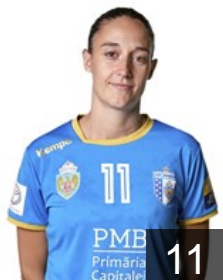

CLUB COMPETITIONS - DELEGATION LIST

WOMEN'S EHF Champions League 2017/18

WOMEN'S

 ROU CSM Bucuresti - Players

 FRA

Ayglon Saurina Camille

Position: Right Back
Place of birth: Avignon
Date of birth: 21.05.1985
Height: 180 cm

 ROU

Bazaliu Bianca

Position: Left Back
Place of birth: SLATINA
Date of birth: 30.07.1997
Height: 179 cm

 ROU

Curea Iulia Vasilica

Position: Left Wing
Place of birth: Bacau
Date of birth: 08.04.1982
Height: 172 cm

 NOR

Frafjord Marit Malm

Position: Line Player
Place of birth: Tromso
Date of birth: 25.11.1985
Height: 182 cm

 CRO

Grubisic Jelena

Position: Goalkeeper
Place of birth: Zagreb
Date of birth: 20.01.1987
Height: 184 cm

 SWE

Hagman Nathalie

Position: Right Wing
Place of birth: Farsta
Date of birth: 19.07.1991
Height: 167 cm

 ROU

Iordache Alina

Position: Goalkeeper
Place of birth: Bucuresti
Date of birth: 22.03.1982
Height: 177 cm