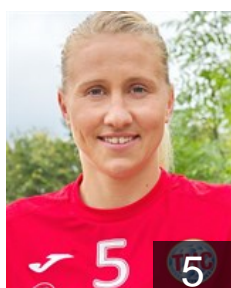

GER

Hubinger Anne

Position: Right Back
Place of birth: Ribnitz-
Date of birth: 31.07.1993
Height: 185 cm

SVK

Jakubisova Lydia

Position: Right Wing
Place of birth: Bojnice
Date of birth: 14.10.1981
Height: 168 cm

GER

Krause Jana

Position: Goalkeeper
Place of birth: München
Date of birth: 10.06.1987
Height: 186 cm

GER

Lang Saskia

Position: Left Back
Place of birth: Lörrach
Date of birth: 19.12.1986
Height: 179 cm

CZE