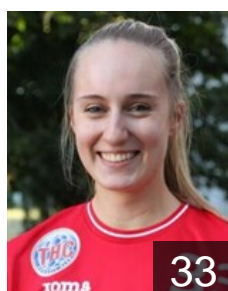

Position: Left Back
Place of birth: Innsbruck
Date of birth: 27.02.1990
Height: -

GER

Schilk Nina

Position: Left Wing
Place of birth: Hamburg
Date of birth: 09.07.1989
Height: 165 cm

GER

Schmelzer Meike

Position: Line Player
Place of birth: Wiesbaden
Date of birth: 19.07.1993
Height: 178 cm

GER

Westland Antonia

Position: Left Back
Place of birth: Erfurt
Date of birth: 21.11.1997
Height: 179 cm

GER

Wohlbold Kerstin

Position: Centre Back
Place of birth: Friedrichshafen
Date of birth: 11.01.1984
Height: 169 cm