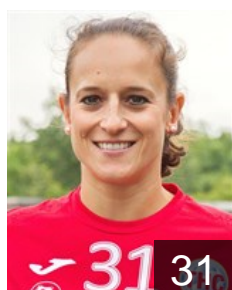

GER

Wohlbold Kerstin

Position: Centre Back
Place of birth: Friedrichshafen
Date of birth: 11.01.1984
Height: 169 cm