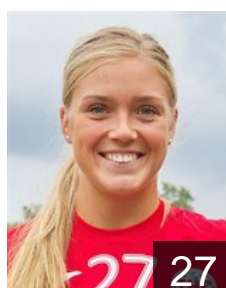

GER

Eckerle Dinah

Position: Goalkeeper
Place of birth: Leonberg
Date of birth: 16.10.1995
Height: 174 cm

GER

Fichtner Lara-Sophie

Position: Left Wing
Place of birth: Erfurt
Date of birth: 17.07.2001
Height: 168 cm

GER

Fuhrmann Franziska

Position: Line Player
Place of birth: Erfurt
Date of birth: 23.01.1989
Height: 177 cm

AUT

Huber Josefine

Position: Line Player
Place of birth: Wien
Date of birth: 19.02.1996
Height: 180 cm

GER

Hubinger Anne

Position: Right Back
Place of birth: Ribnitz-
Date of birth: 31.07.1993
Height: 185 cm

SVK

Jakubisova Lydia

Position: Right Wing
Place of birth: Bojnice
Date of birth: 14.10.1981
Height: 168 cm